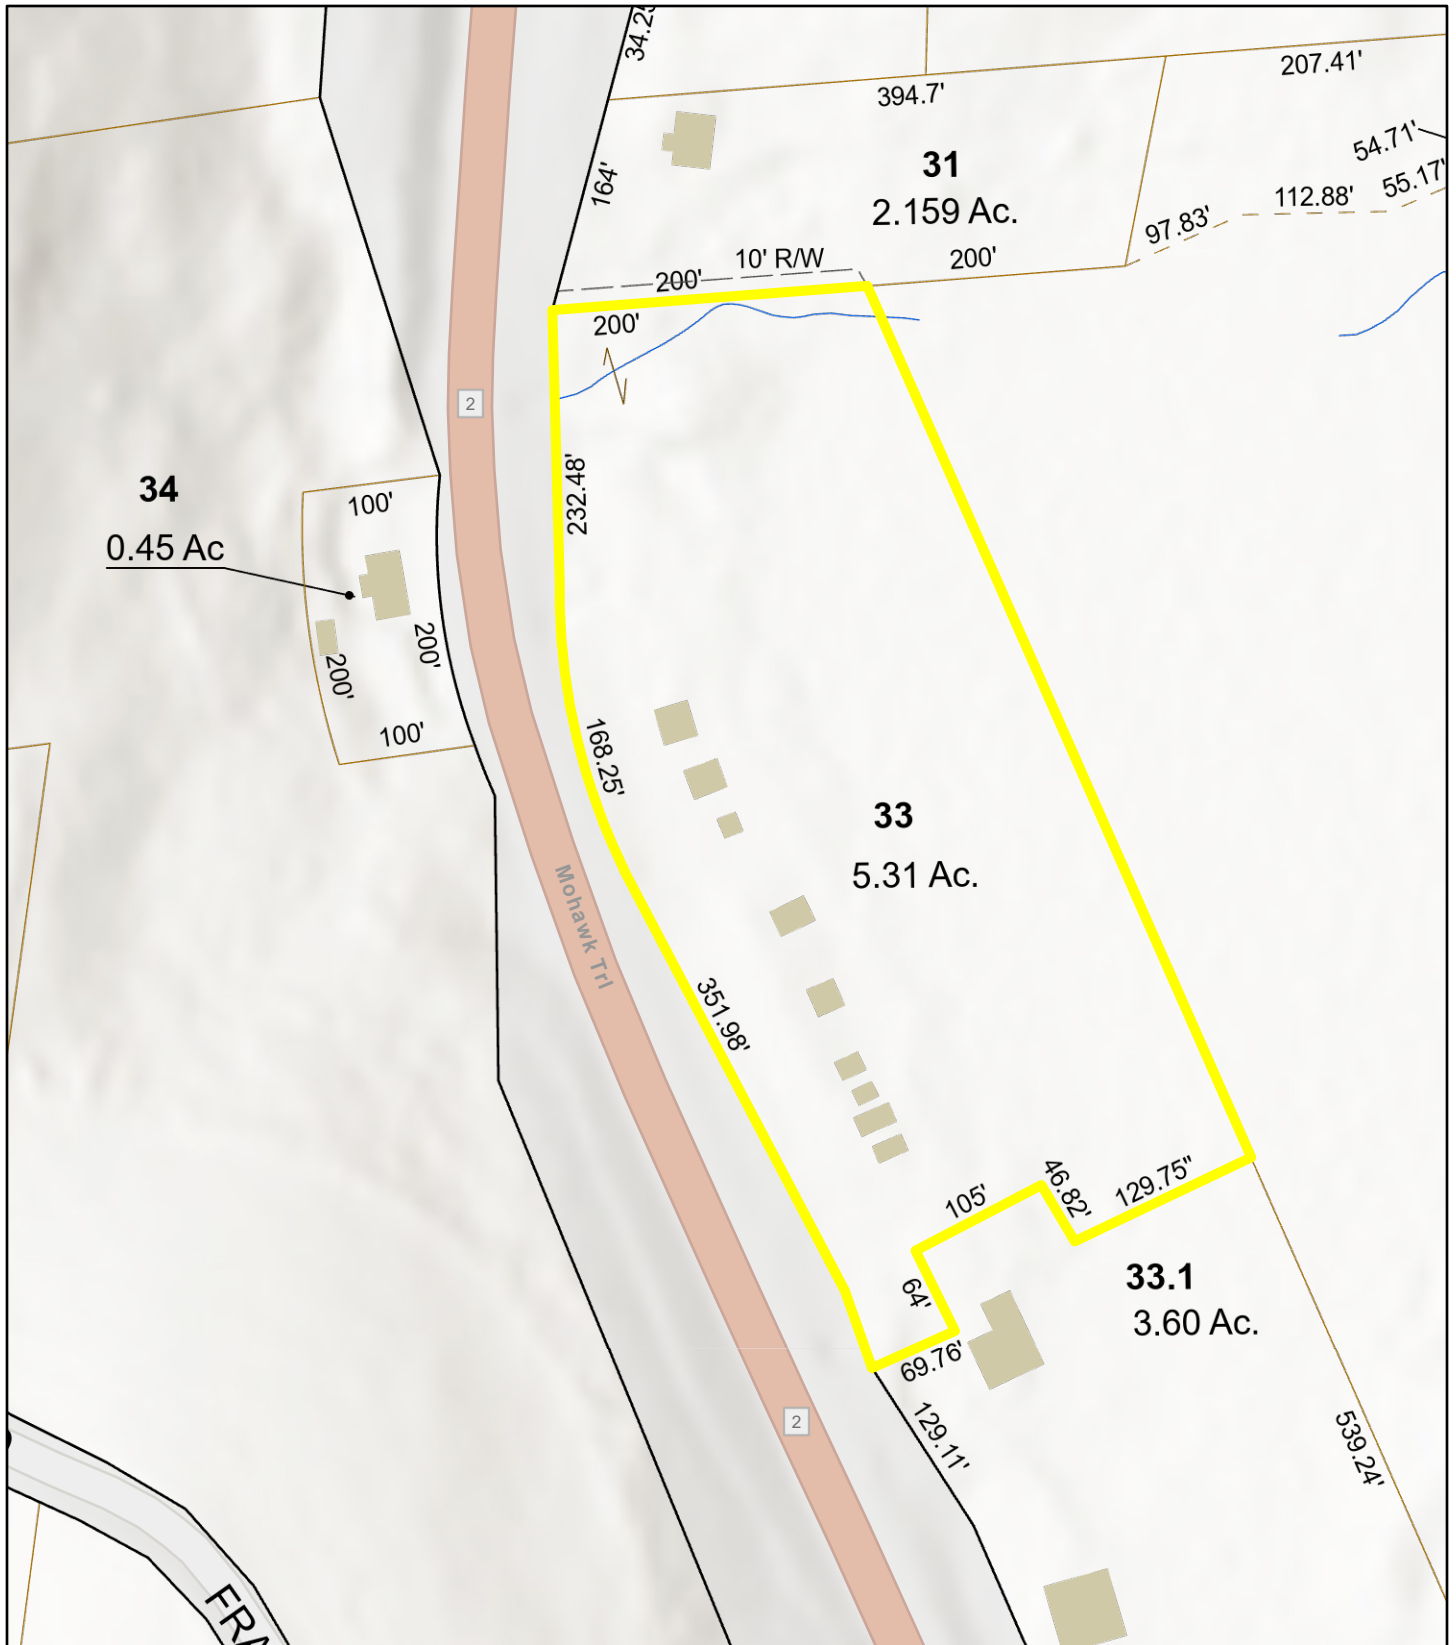

1105 Mohawk Trail (Route 2)

Town of Shelburne, MA

1 inch = 139 Feet

www.cai-tech.com

March 24, 2025

Data shown on this map is provided for planning and informational purposes only. The municipality and CAI Technologies are not responsible for any use for other purposes or misuse or misrepresentation of this map.