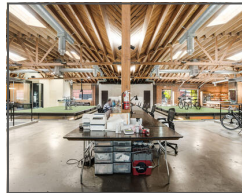

2210 Broadway
Santa Monica, CA 90404

Ned Geoghegan
SandHill Management

☎ 818.519.0592

✉ ngeoghegan@sandhillmgmt.com