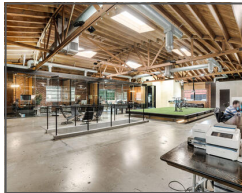

2210 Broadway
Santa Monica, CA 90404

Ned Geoghegan
SandHill Management

☎ 818.519.0592

✉ ngeoghegan@sandhillmgmt.com