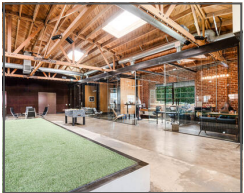

2210 Broadway
Santa Monica, CA 90404

Ned Geoghegan
SandHill Management

☎ 818.519.0592

✉ ngeoghegan@sandhillmgmt.com