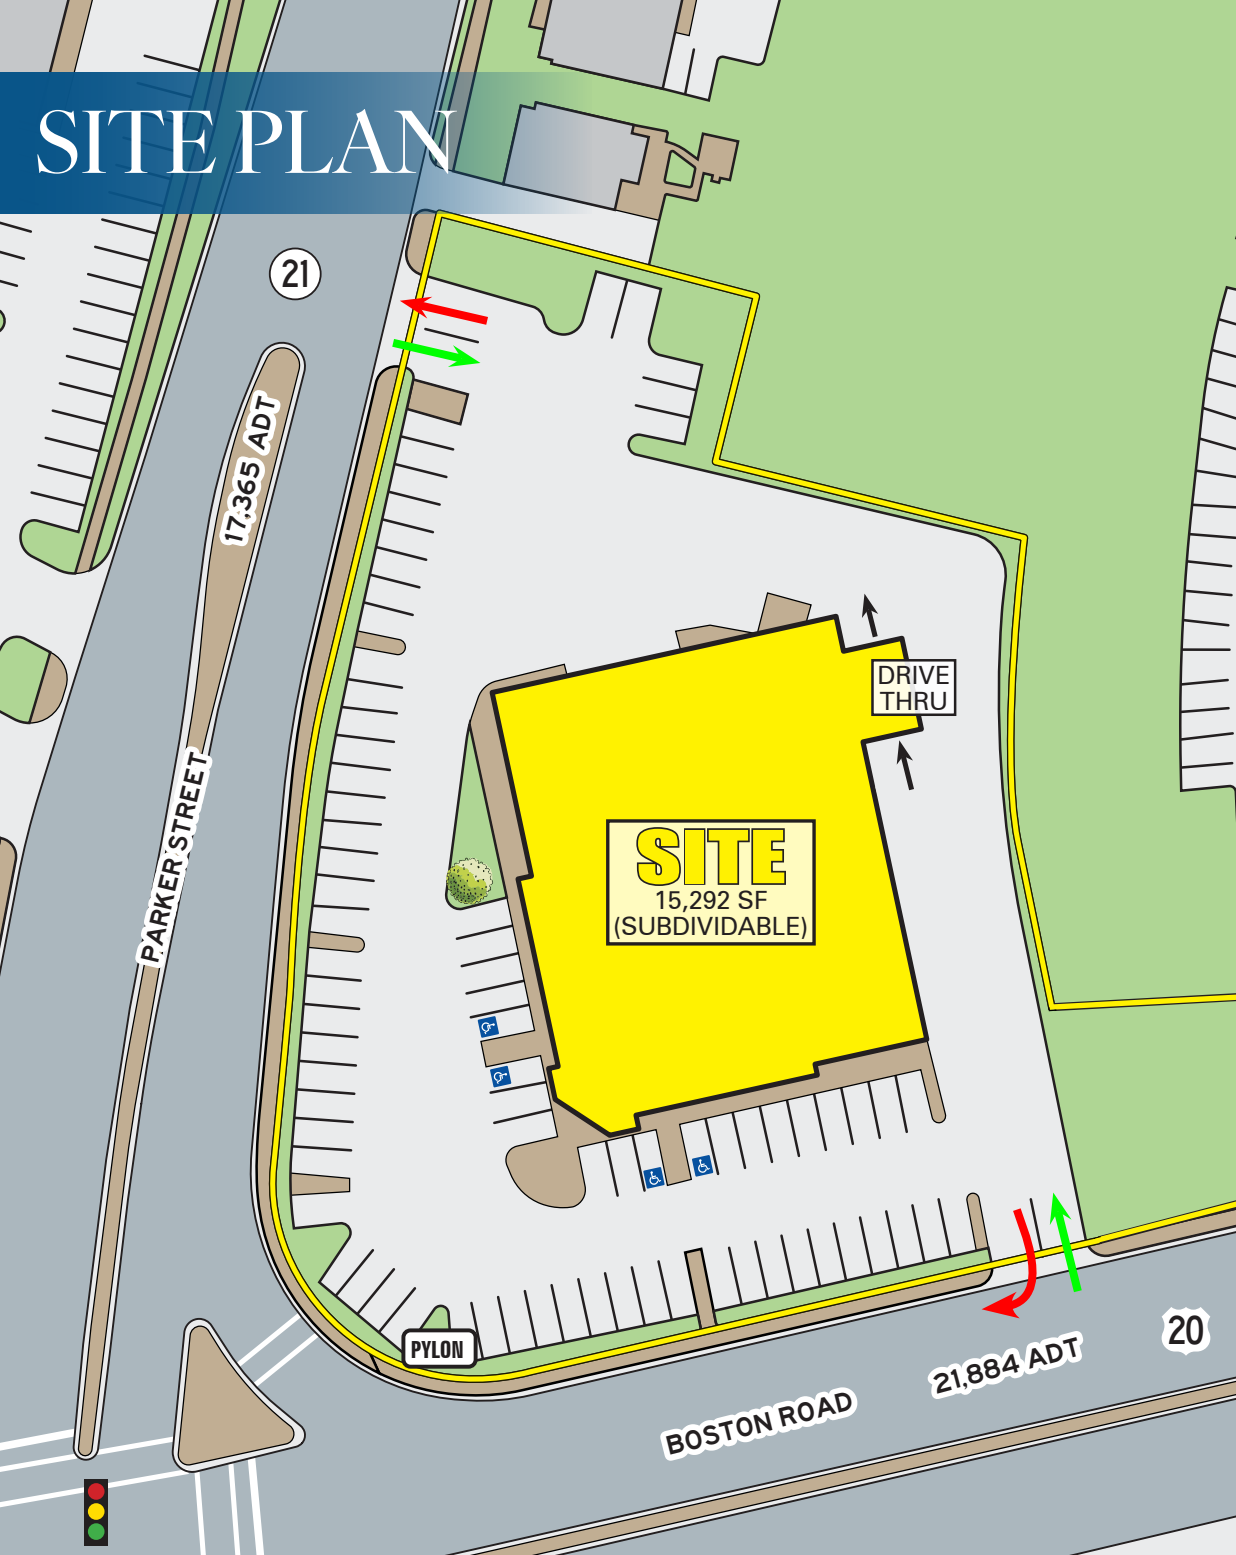

1440 BOSTON ROAD | SPRINGFIELD, MA

FORMER WALGREENS

15,292 SF (SUBDIVIDABLE) AVAILABLE ON 1.74 ACRES

ZOOM AERIAL

SITE
15,292 SF
(SUBDIVIDABLE)

2026 DEMOGRAPHICS

| | 3 MILES | 5 MILES | 7 MILES |
|--------------------------|----------|----------|----------|
| TOTAL POPULATION | 61,145 | 166,534 | 284,474 |
| TOTAL DAYTIME POPULATION | 58,336 | 157,162 | 300,827 |
| MEDIAN HH INCOME | \$69,082 | \$66,118 | \$62,582 |

SITE PLAN

PROPERTY HIGHLIGHTS

- 15,292 SF Freestanding Building (Subdividable)
- 1.74 Acres
- Pylon Signage
- Signalized Corner
- Redevelopment Opportunity
- Drive-Thru Permitted
- 75 Existing Parking Spaces
- Adjacent to new Springfield Crossing development (BJ's, Target, Hobby Lobby, PetSmart, Chick-Fil-A, Chipotle)

Scan for
Virtual Tour
or [Click Here](#)

MARKET AERIAL

SITE
1440 BOSTON RD

NAMCO
HARBOR FREIGHT
TOOLS
STAPLES
petco
LOWE'S
JOB LOT
STOP&SHOP

Ocean State
JOB LOT
ROCKY'S
ACE Hardware
STOP&SHOP

Baystate Health