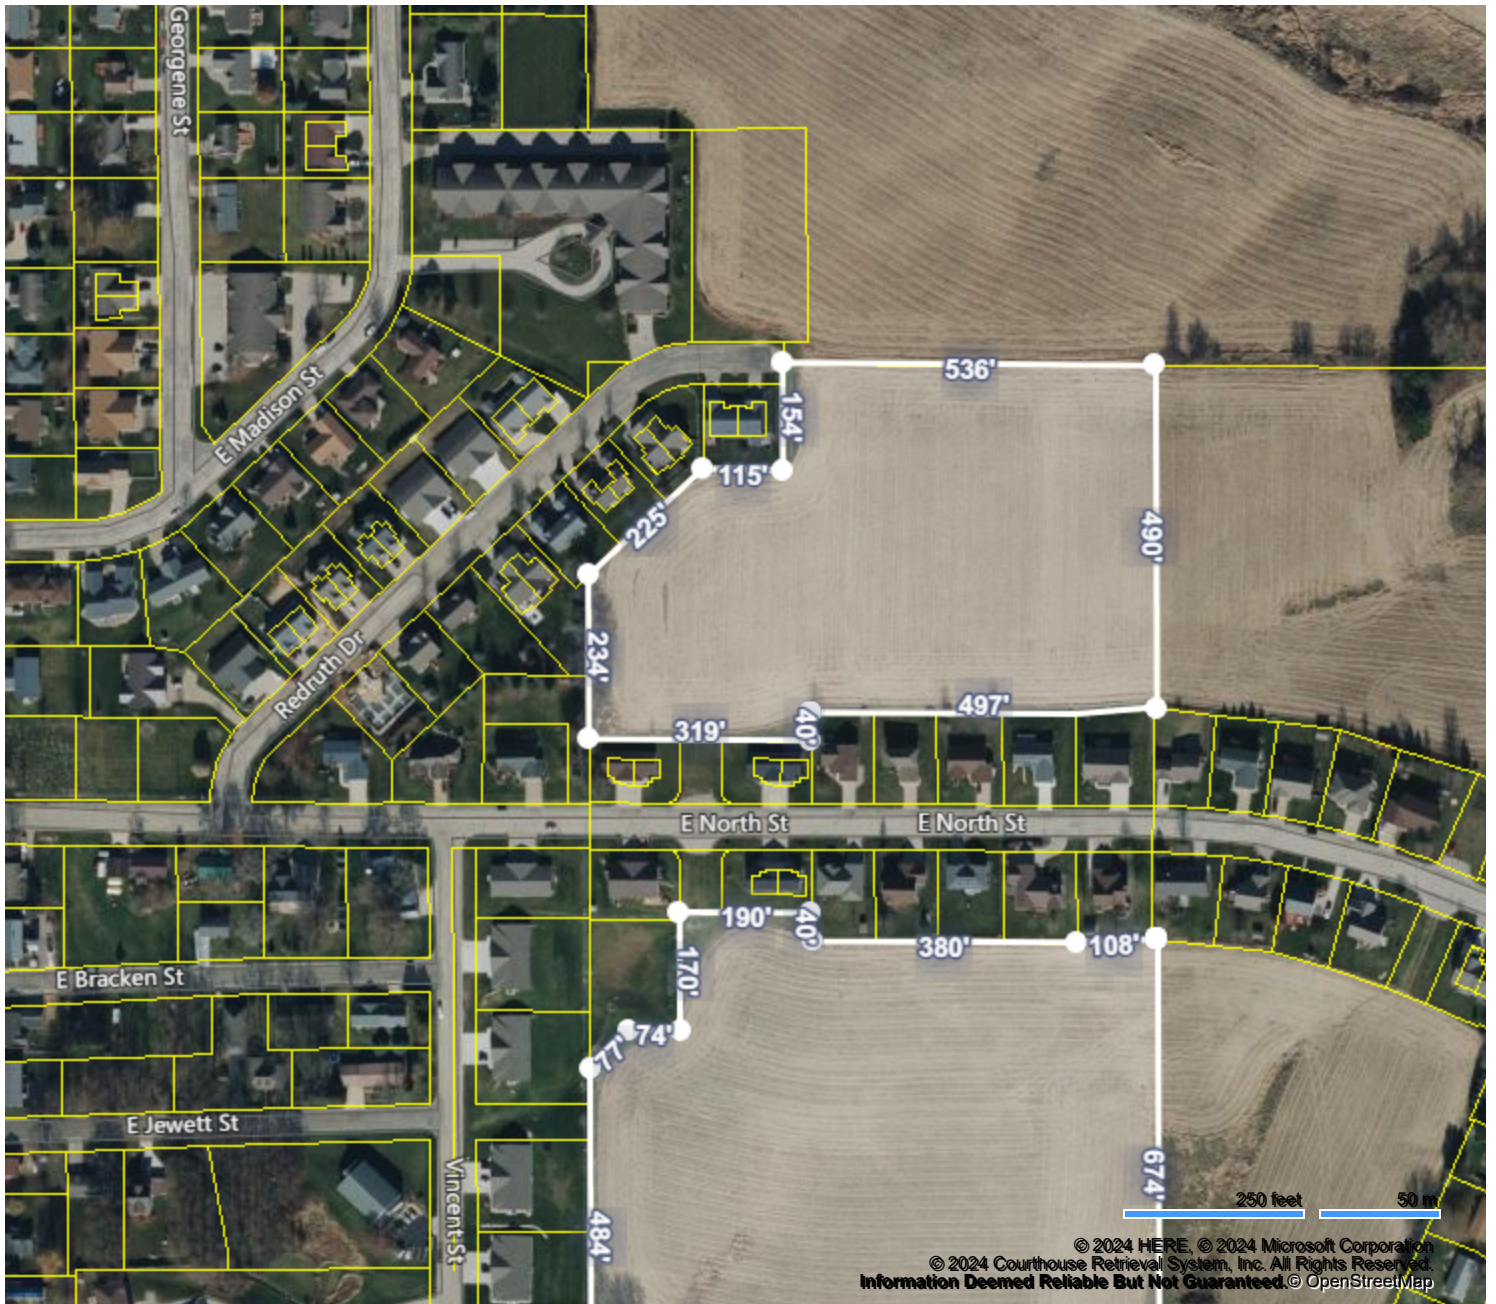

Trish Schaefer
American, REALTORS
608-347-2547
trish.schaefer@gmail.com

Map for Parcel Address: No Address Available WI Parcel ID: 216-1078

© 2024 Courthouse Retrieval System, Inc. All Rights Reserved.
Information Deemed Reliable But Not Guaranteed.