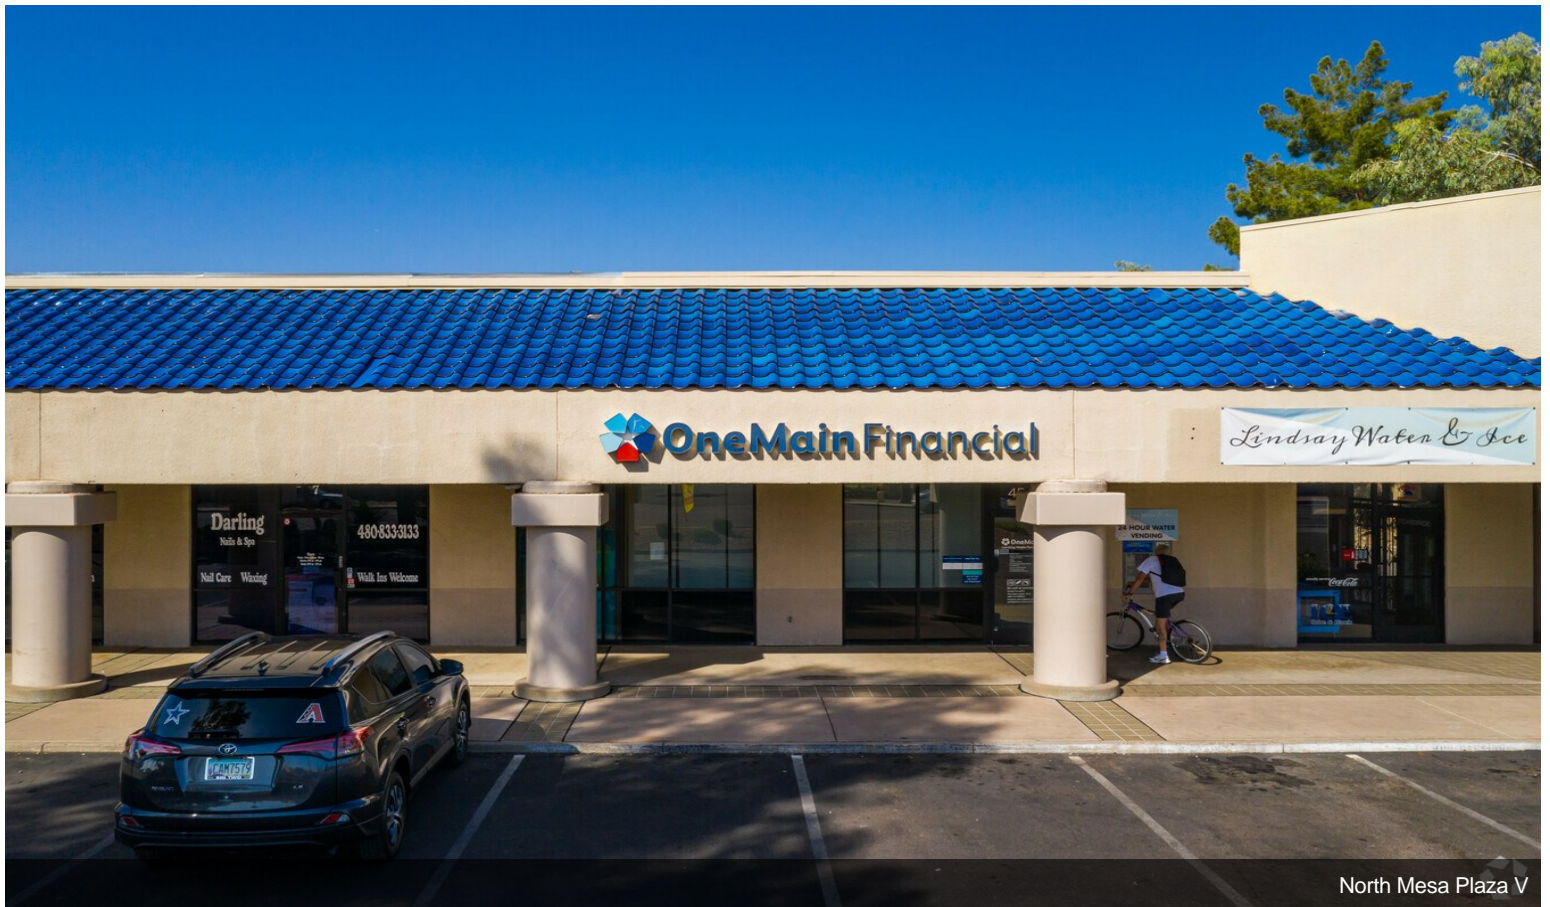

North Mesa Plaza V