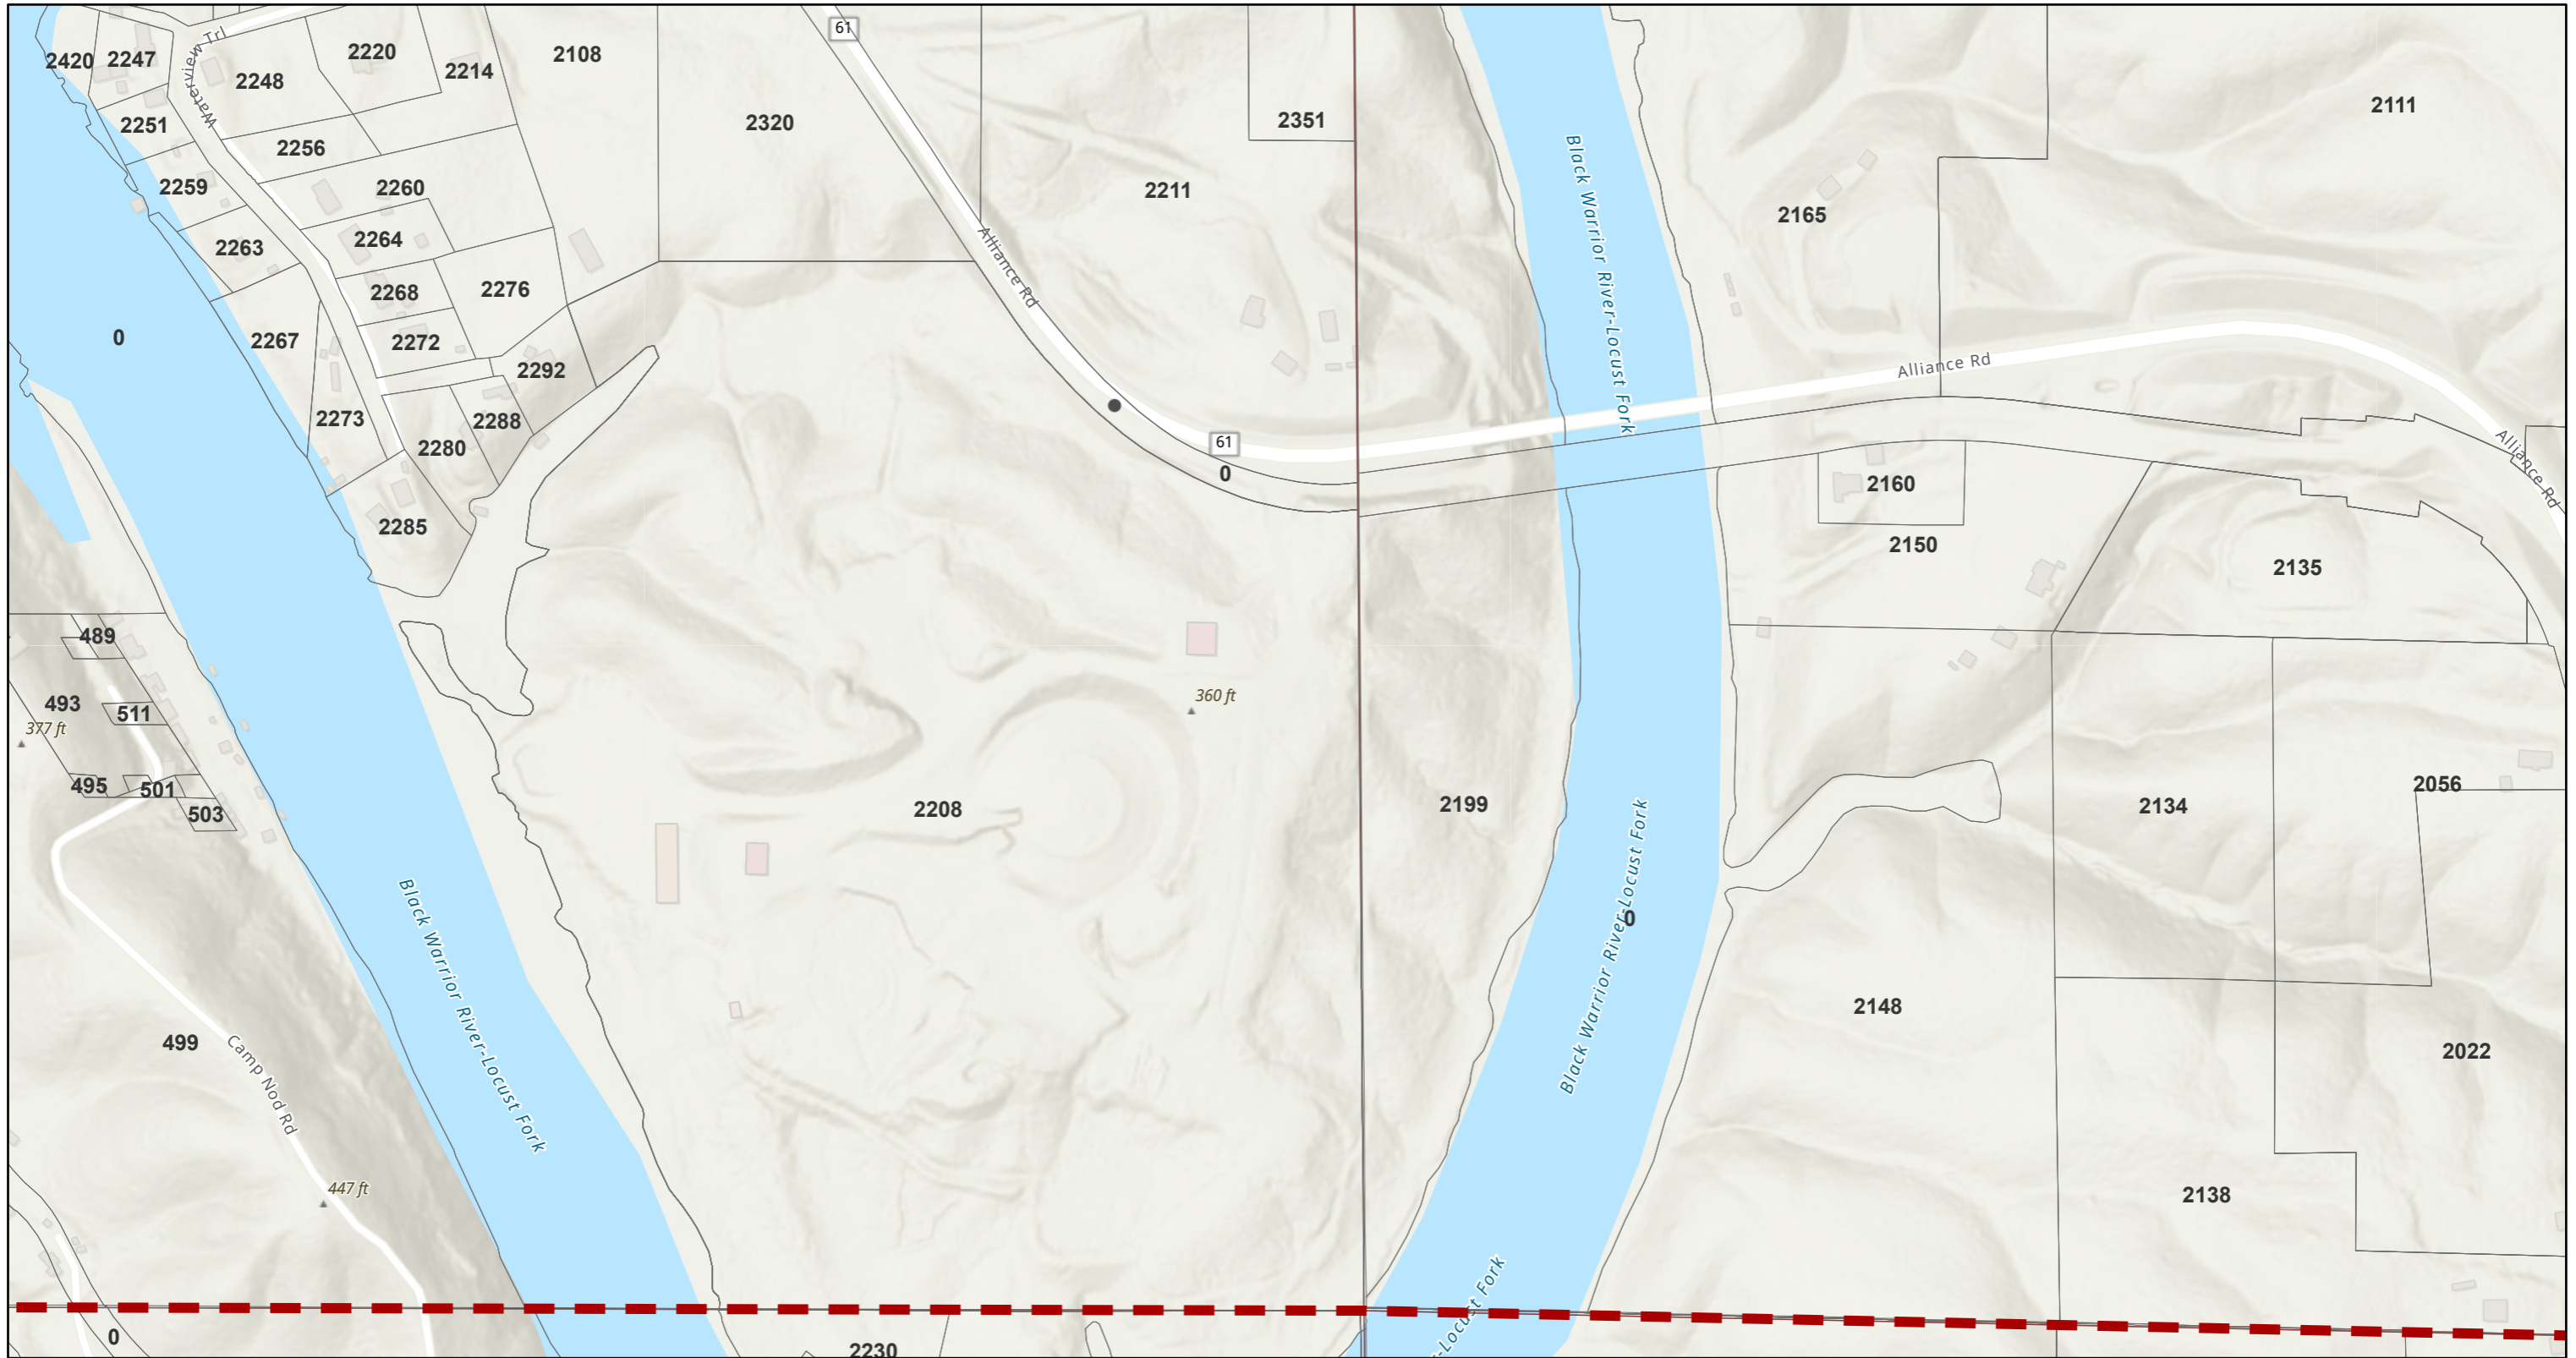

Topographic map of 2210 Alliance Rd

May 6, 2022

-  Court Division Line
-  Parcels
-  PLSS Quarter Sections

1:4,514

Sources: Esri, Airbus DS, USGS, NGA, NASA, CGIAR, N Robinson, NCEAS, NLS, OS, NMA, Geodastyrelsen, Rijkswaterstaat, GSA, Geoland, FEMA, Intermap and the GIS user community, Sources: Esri, HERE, Garmin, FAO, NOAA, USGS, © OpenStreetMap contributors, and the GIS User Community