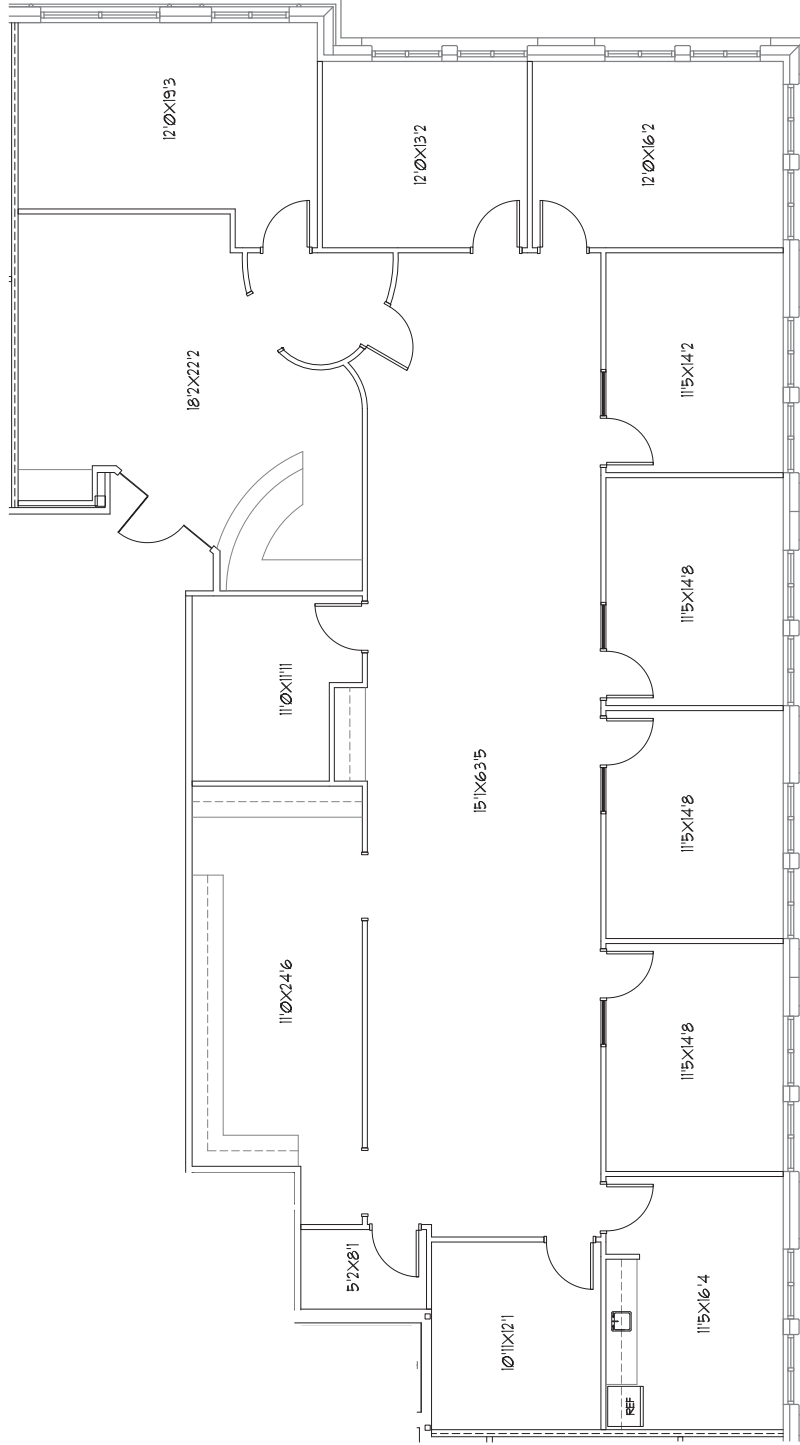

SUITE 240A
 18618 TUSCANY STONE
 4,251 RSF

DRAWING INFO.
 SCALE: 1/8" = 1'-0"
 DATE: 08/27/09
 RUTH@THEJORDANGROUP-SAC01