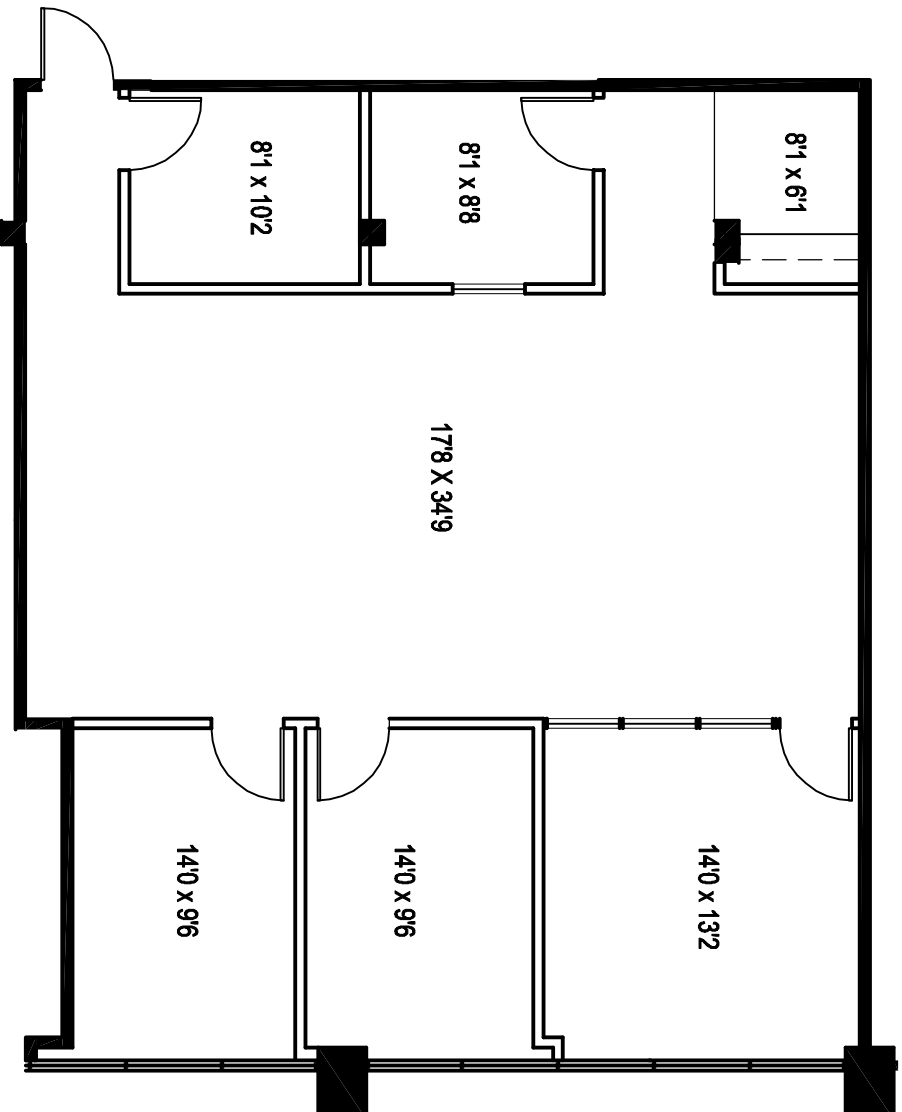

Midtown Centre OFFICE PARK

3947 BOULEVARD CENTER DRIVE
1000 BUILDING SUITE 5
JACKSONVILLE, FLORIDA 32207
904-396-9092

walburn studio
art . architecture . environments
3947 BOULEVARD CENTER DRIVE, SUITE 8
JACKSONVILLE, FLORIDA 32207

FLOOR PLAN
SUITE 201, 4000 BUILDING
4811 BEACH BOULEVARD
JACKSONVILLE, FLORIDA

SCALE: 1/8"=1'-0"
R.S.F.: 1,583
8/30/10

SHEET:
1
OF 1