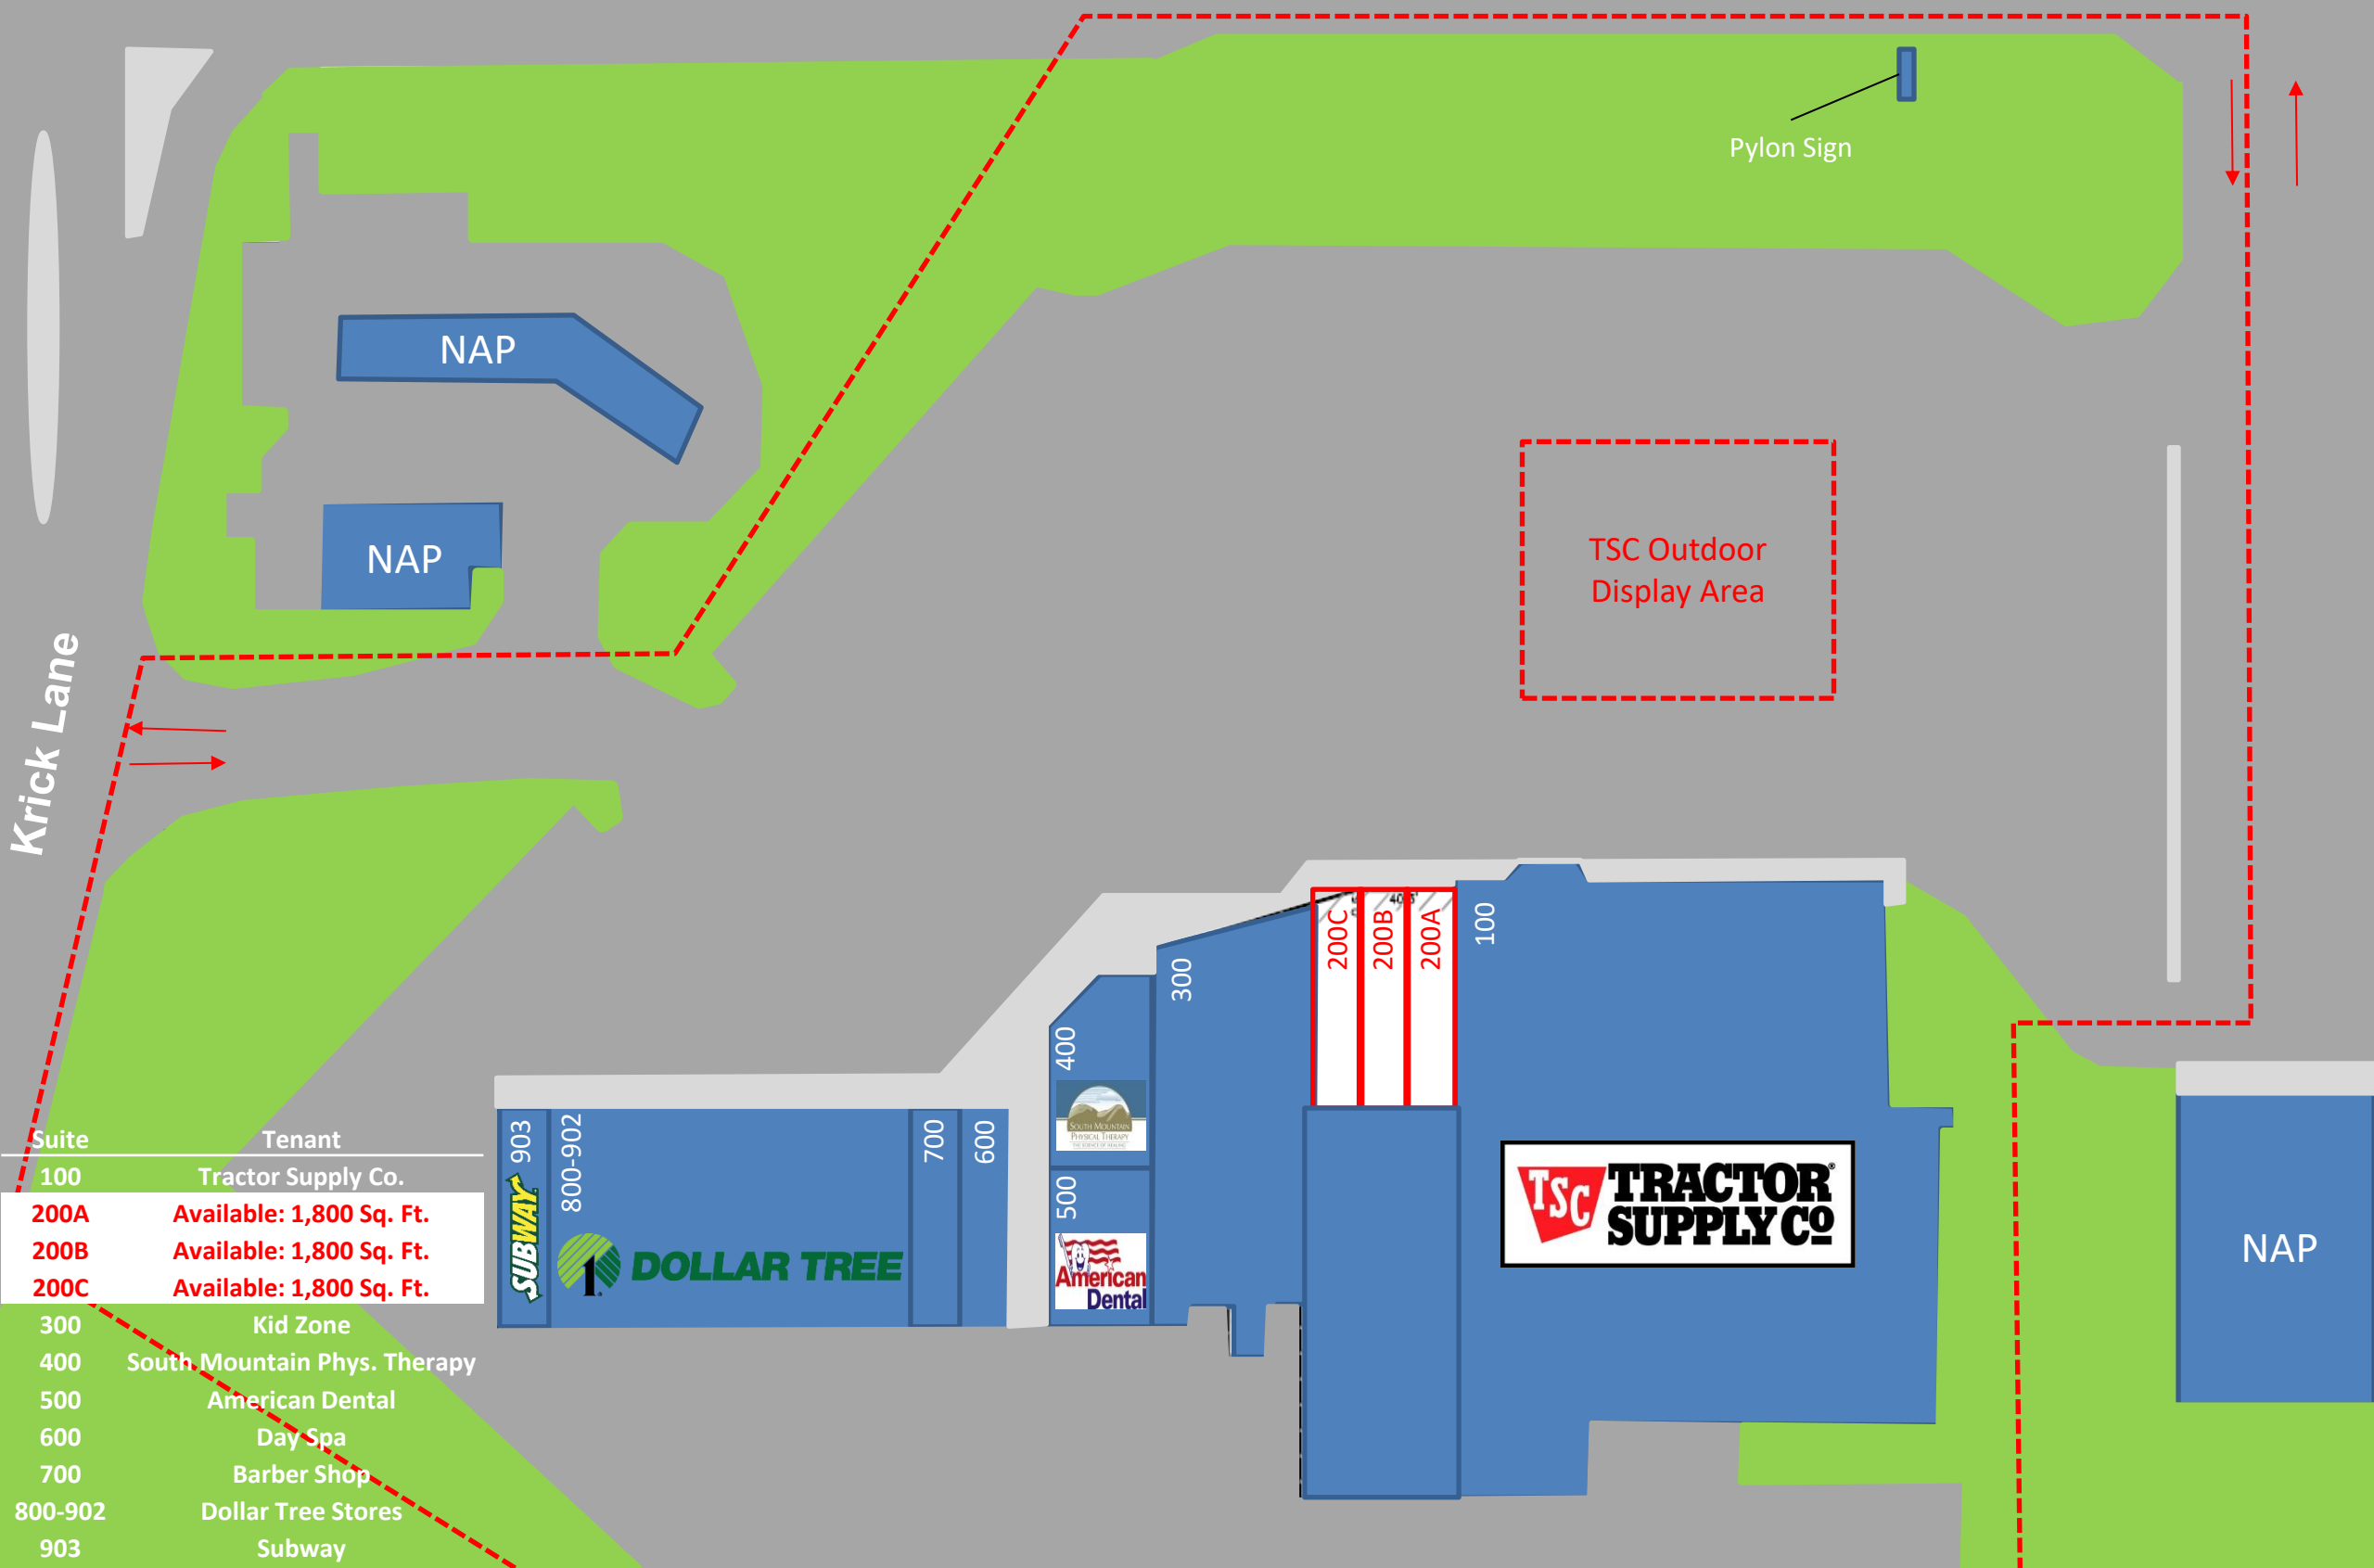

SINKING SPRING PLAZA

4750 PENN AVENUE, SINKING SPRING, PA 19608

Three(3), 1,800+/- SF SPACES AVAILABLE FOR LEASE

JOIN:

PROPERTY HIGHLIGHTS

- Sinking Spring Plaza is a 74,000+/- SF, multi-tenant retail shopping center located in the heart of the Sinking Spring, PA area.
- Located at the intersection of Penn Avenue (Route 422) and Krick Lane, the Center benefits from two (2) signalized lights, making for convenient ingress and egress.
- Major area retailers include - Fecera's Furniture, Redner's Market, Rite Aid and Wine & Spirits, Ace Hardware, Starbucks, Sheetz, Popeyes and Members 1st Credit Union.
- Current tenants include: Subway, South Mountain Physical Therapy, American Dental, Barber Shop, Day Spa & Kid Zone.

Three(3), 1,800 Sq. Ft. Spaces Available

Funzone

← PENN AVENUE 20,000+/- ADT →

Suite	Tenant
100	Tractor Supply Co.
200A	Available: 1,800 Sq. Ft.
200B	Available: 1,800 Sq. Ft.
200C	Available: 1,800 Sq. Ft.
300	Kid Zone
400	South Mountain Phys. Therapy
500	American Dental
600	Day Spa
700	Barber Shop
800-902	Dollar Tree Stores
903	Subway

SUBWAY 903
800-902
DOLLAR TREE
700
600

400
500
American Dental
300
200C
200B
200A
100

TSC TRACTOR SUPPLY CO.
100

NAP

SITE

TSC TRACTOR SUPPLY CO

DOLLAR TREE

SOUTH MOUNTAIN PHYSICAL THERAPY
THE SCIENCE OF HEALING

SUBWAY **American Dental**

Redner's WAREHOUSE MARKETS
Serving Our Local Communities Since 1970
PA Wine & Spirits Stores
FINE WINE & GOOD SPIRITS

Please enjoy responsibly.

RITE AID **Wendy's**
OLD FASHIONED HAMBURGERS