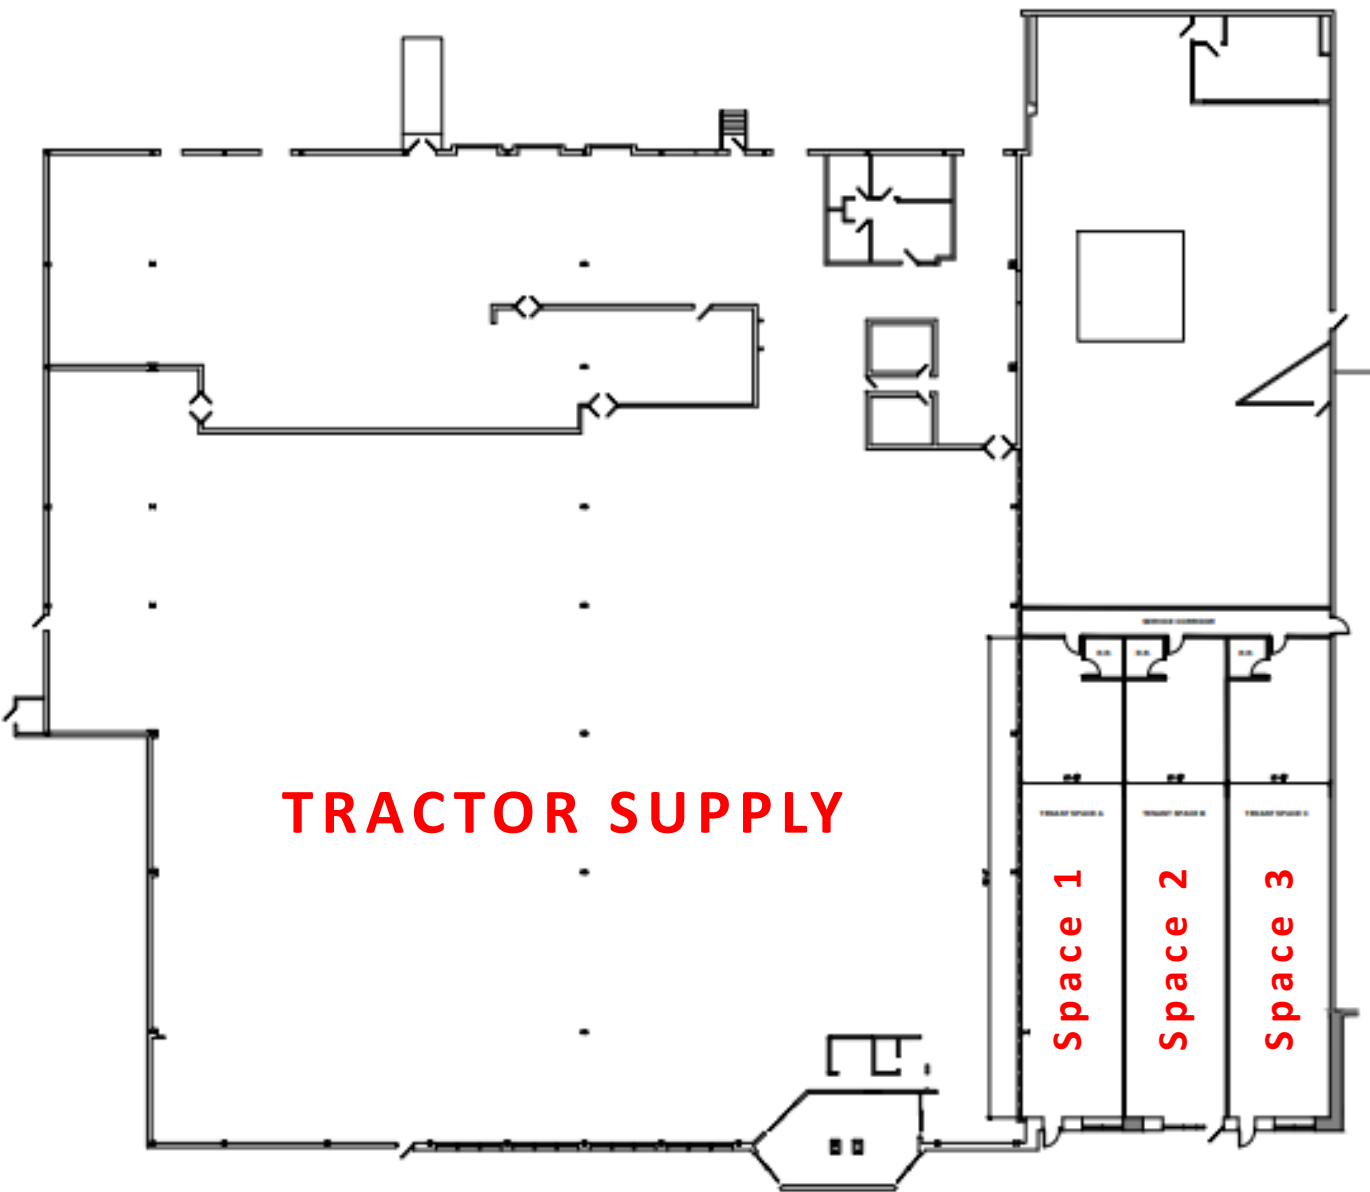

Three(3), 1,800 Sq. Ft. Spaces Available

Funzone

← PENN AVENUE 20,000+/- ADT →

Suite	Tenant
100	Tractor Supply Co.
200A	Available: 1,800 Sq. Ft.
200B	Available: 1,800 Sq. Ft.
200C	Available: 1,800 Sq. Ft.
300	Kid Zone
400	South Mountain Phys. Therapy
500	American Dental
600	Day Spa
700	Barber Shop
800-902	Dollar Tree Stores
903	Subway

SUBWAY 903
800-902
DOLLAR TREE
700
600

400
500
American Dental
300
200C
200B
200A
100

TSC TRACTOR SUPPLY CO.
100

NAP

SITE

TSC TRACTOR SUPPLY CO

DOLLAR TREE

SOUTH MOUNTAIN PHYSICAL THERAPY
THE SCIENCE OF HEALING