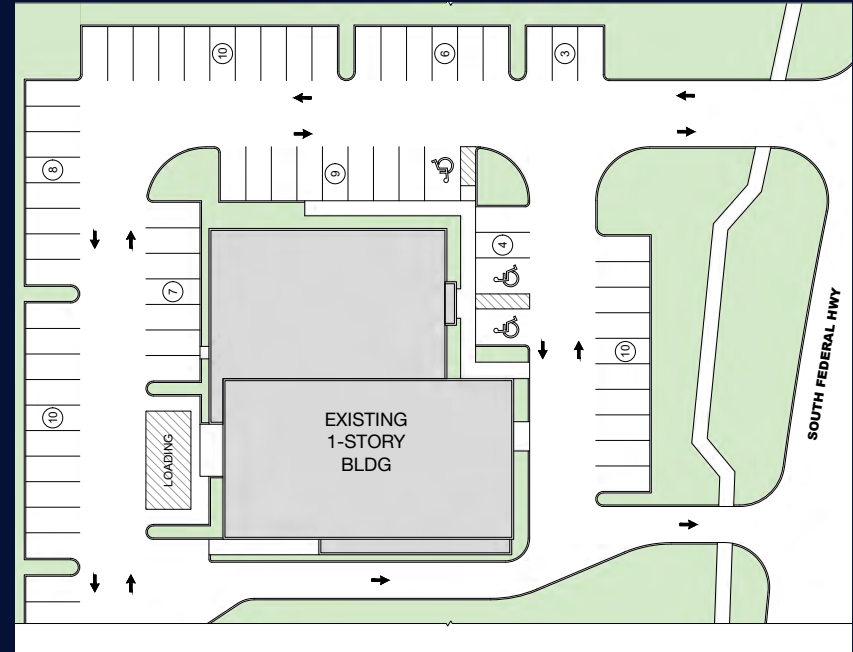

1840 S Federal Hwy

DELRAY BEACH, FL · 33483

AVAILABLE

2nd Gen.
Restaurant
Space:

- 2,155 SF
- 4,574 SF

Leasing Information:

BRIAN GELLEY

305.576.6874