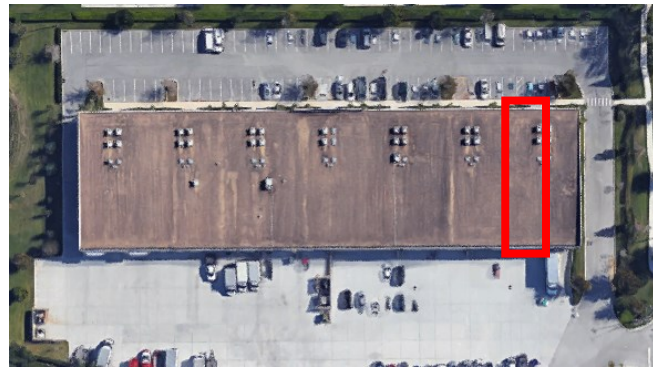

FOR SALE

\$30.00 PSF MG

**6457 Hazeltine National Drive
Unit 2
Orlando, Florida 32822**

Space Available: 1,000 ± SF
Upstairs Office: 500 ± SF
Downstairs Office: 500 ± SF

John Mason
Associate

Mobile: (239)-919-2731
John@mcnultygroupinc.com