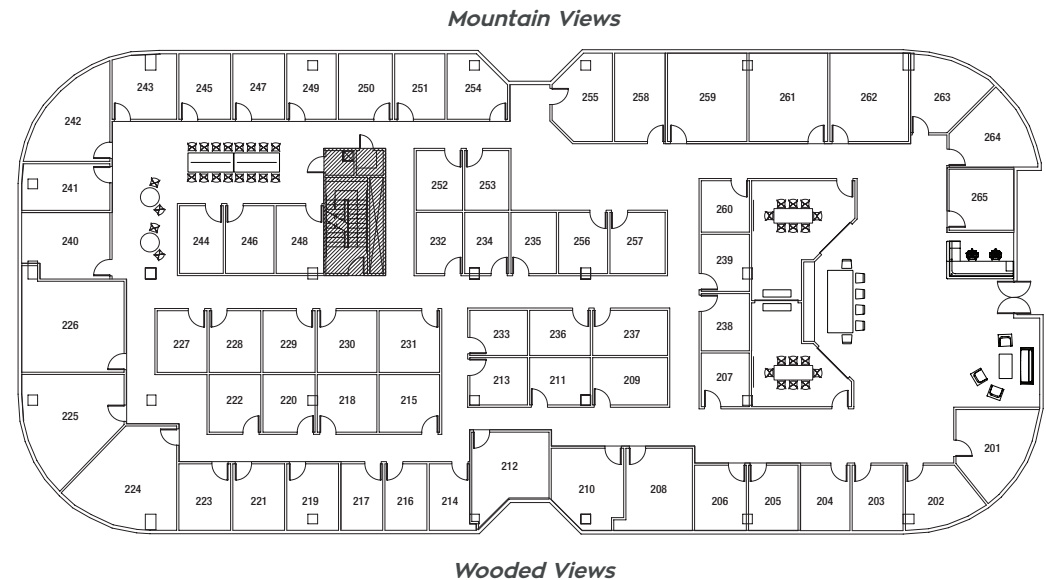

Contact: 214 Overlook Circle, Suite 200 | Brentwood, TN 37027 | (615) 205-5333

www.werkstatt360.com

WERKSTATT 360

Recommended Services

Meeting Room Packages

Essential: (8 Hours)
\$199/month

Enhanced: (16 Hours)
\$299/month