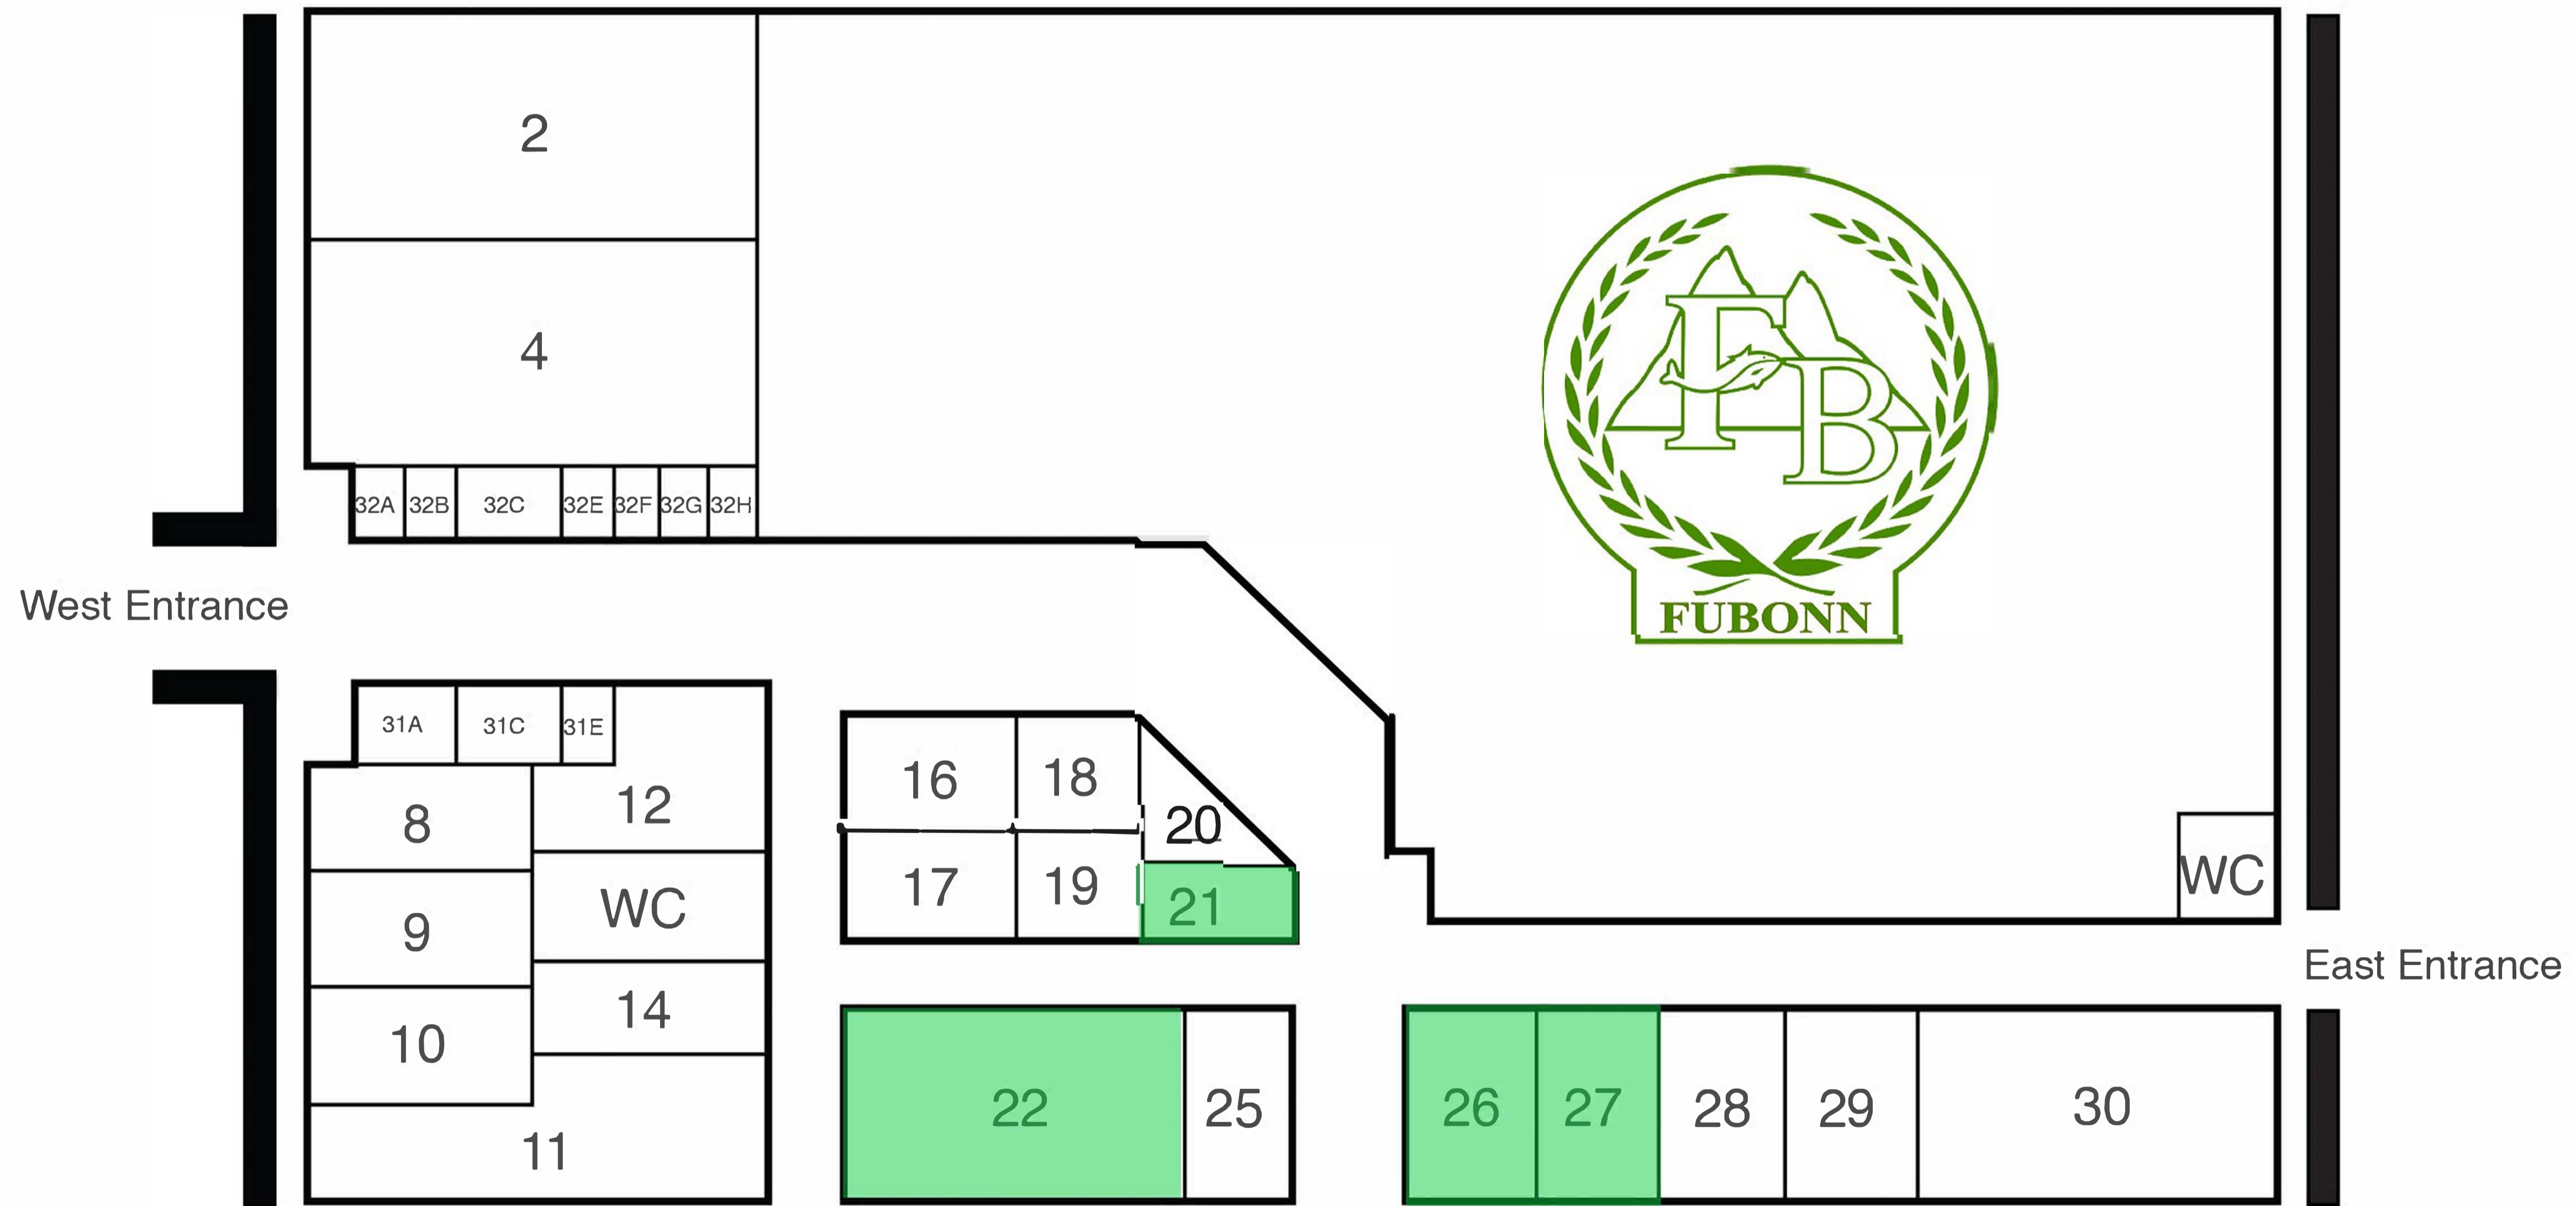

## CO-TENANTS:

- Bakery Space - +/-952 SF Fully Equipped
- Restaurant Space - +/-2,511 SF Infrastructure in place
- Retail +/-750 SF
- Retail/Beverage +/-455 SF

- Very busy Asian mall
- Grocery Anchored
- Great pad tenants
- Monument Sign
- Generous on-site parking

Available:

Suite 21 - +/-455 SF, retail

Suite 22 - +/-2,511 SF, fully equipped restaurant

Suite 25 - +/-750 SF, retail

Suite 27 - +/-952 SF, fully equipped bakery

Fubonn Shopping Center Floor Plan