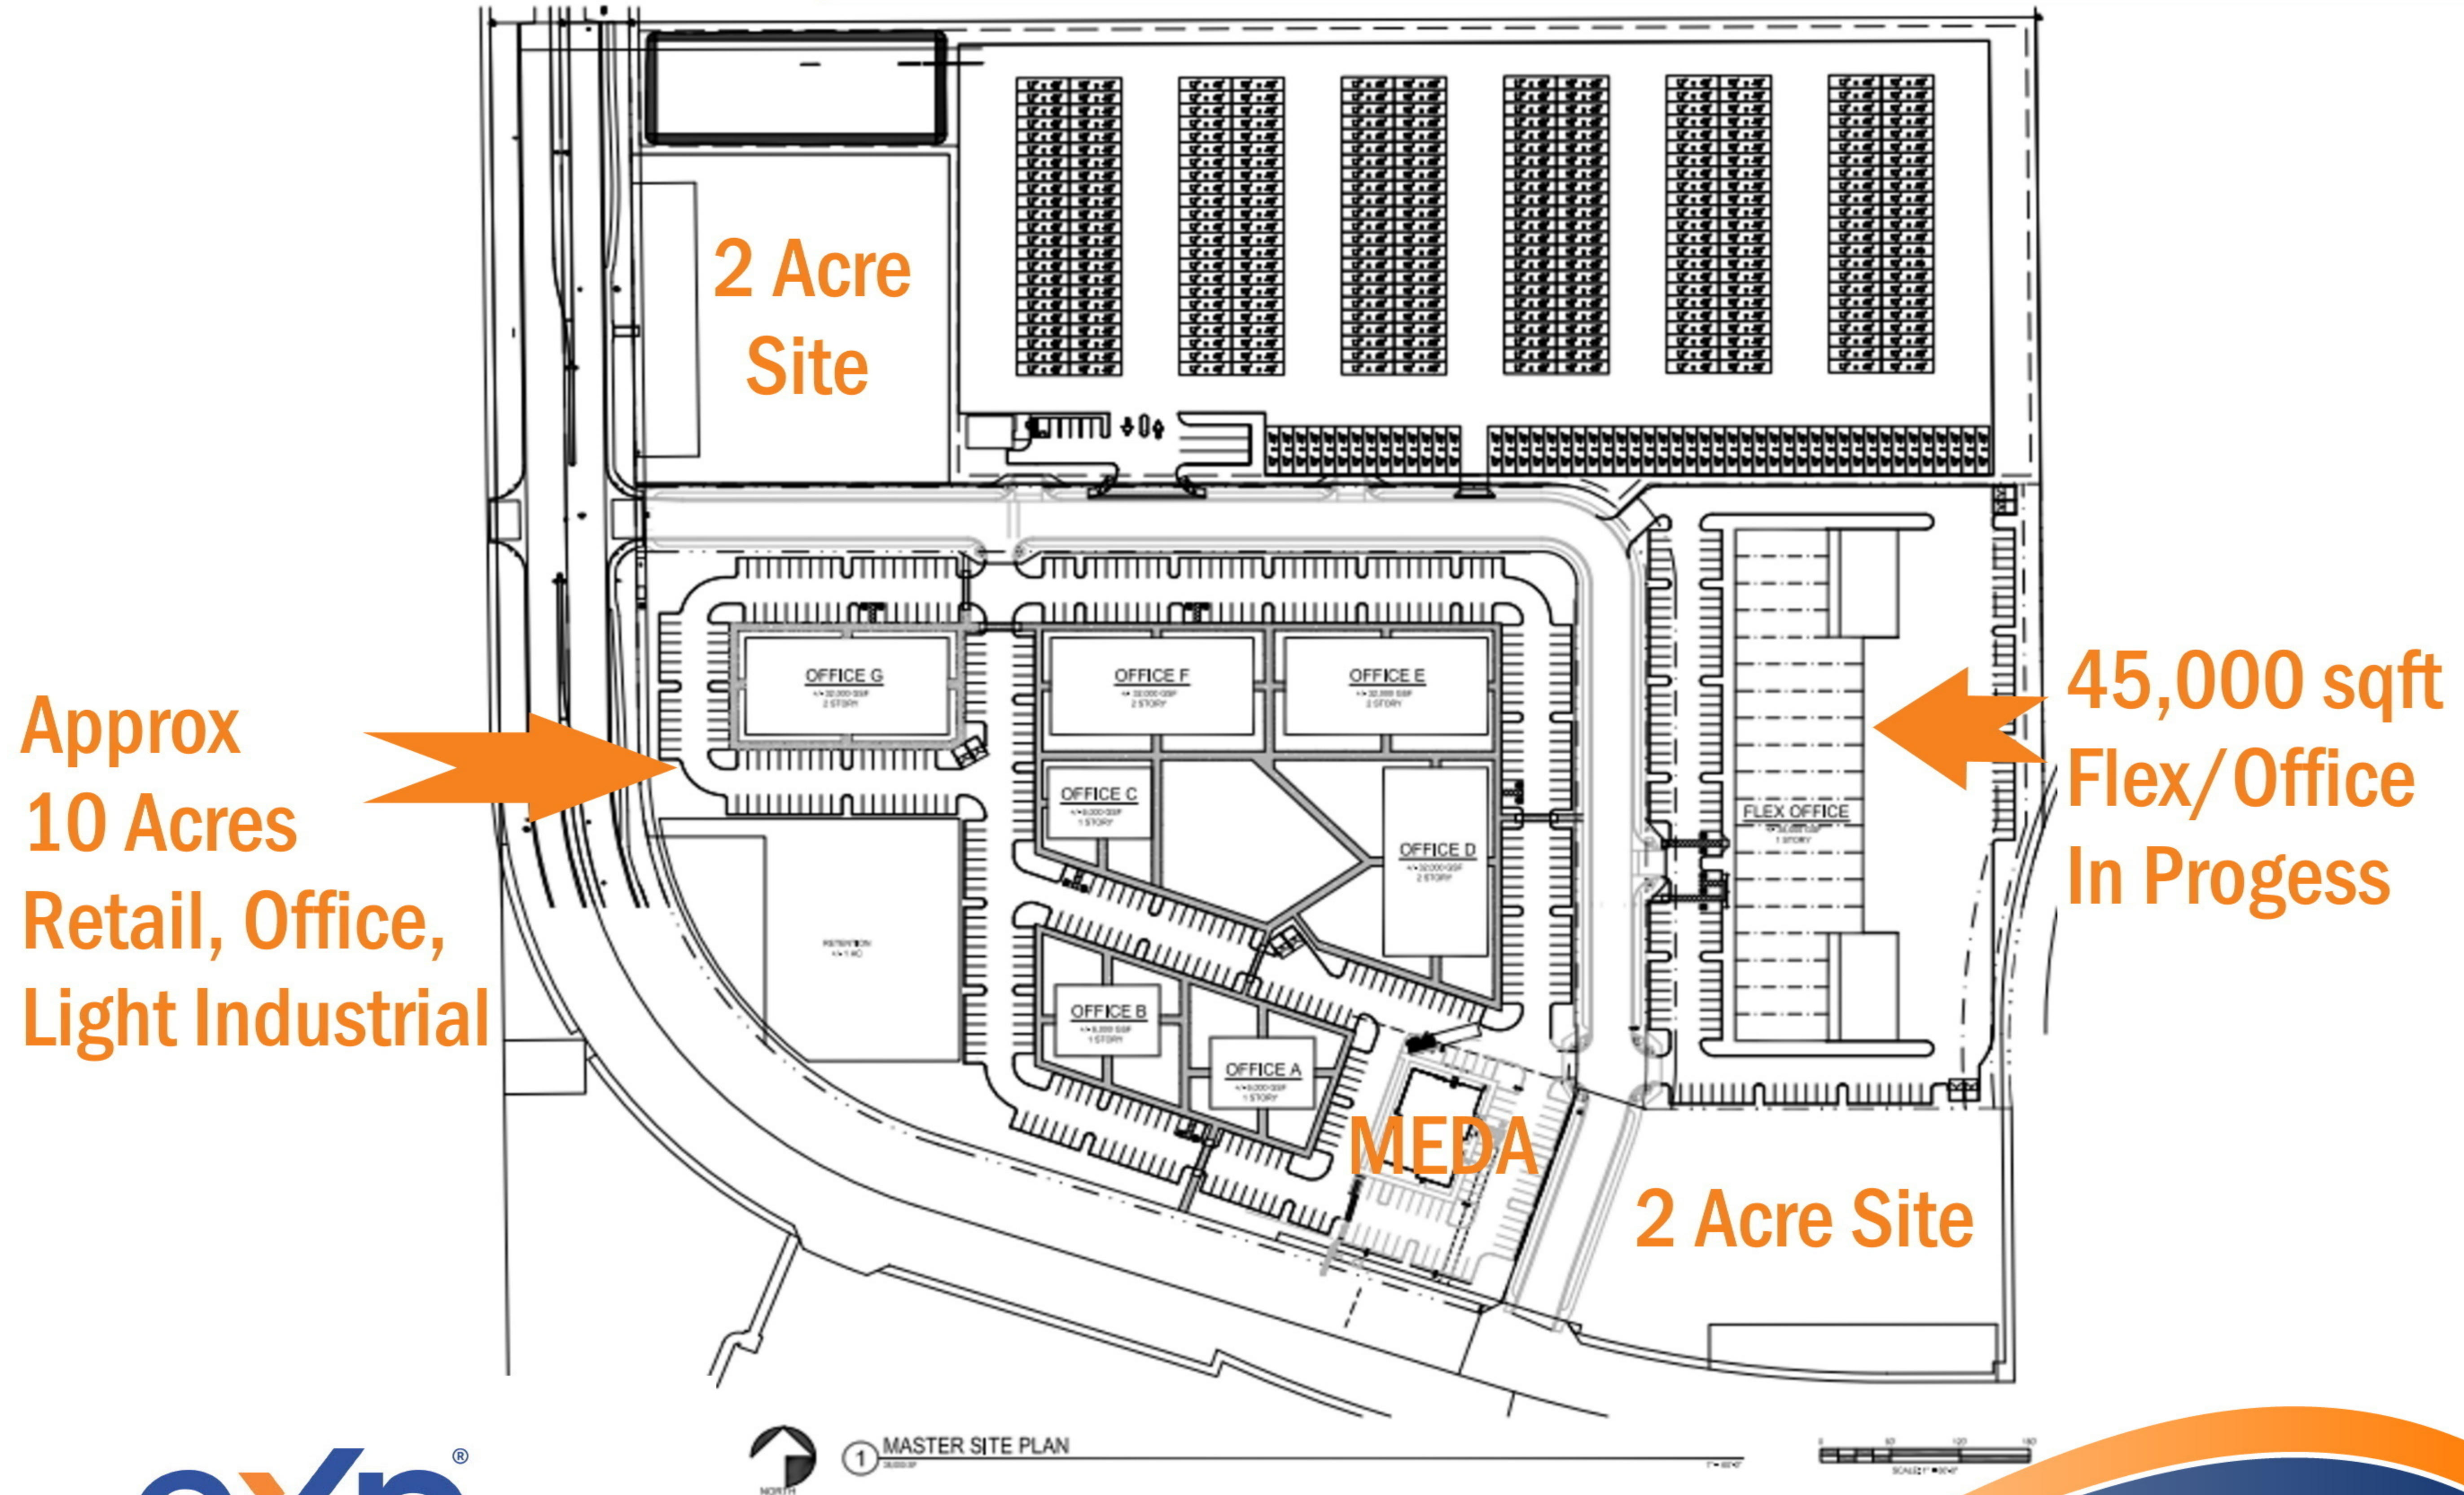

Build To Suit **Retail, Drive Thru, Office, Light Industrial**

Estrella Gin Business Park

North of W. Edison Rd. and West of N. Loma Rd., Maricopa AZ 851329

**CONSTRUCTION
SOLUTIONS
COMPANY**
208-514-4441
www.constructionsolutionsco.com
AZ ROC No. 326623

Estrella Gin Business Park

North of W. Edison Rd. and West of N. Loma Rd., Maricopa AZ 851329

Approx
10 Acres
Retail, Office,
Light Industrial

45,000 sqft
Flex/Office
In Progress

Shane M. Cook, REALTOR®
Commercial, Investment & Development