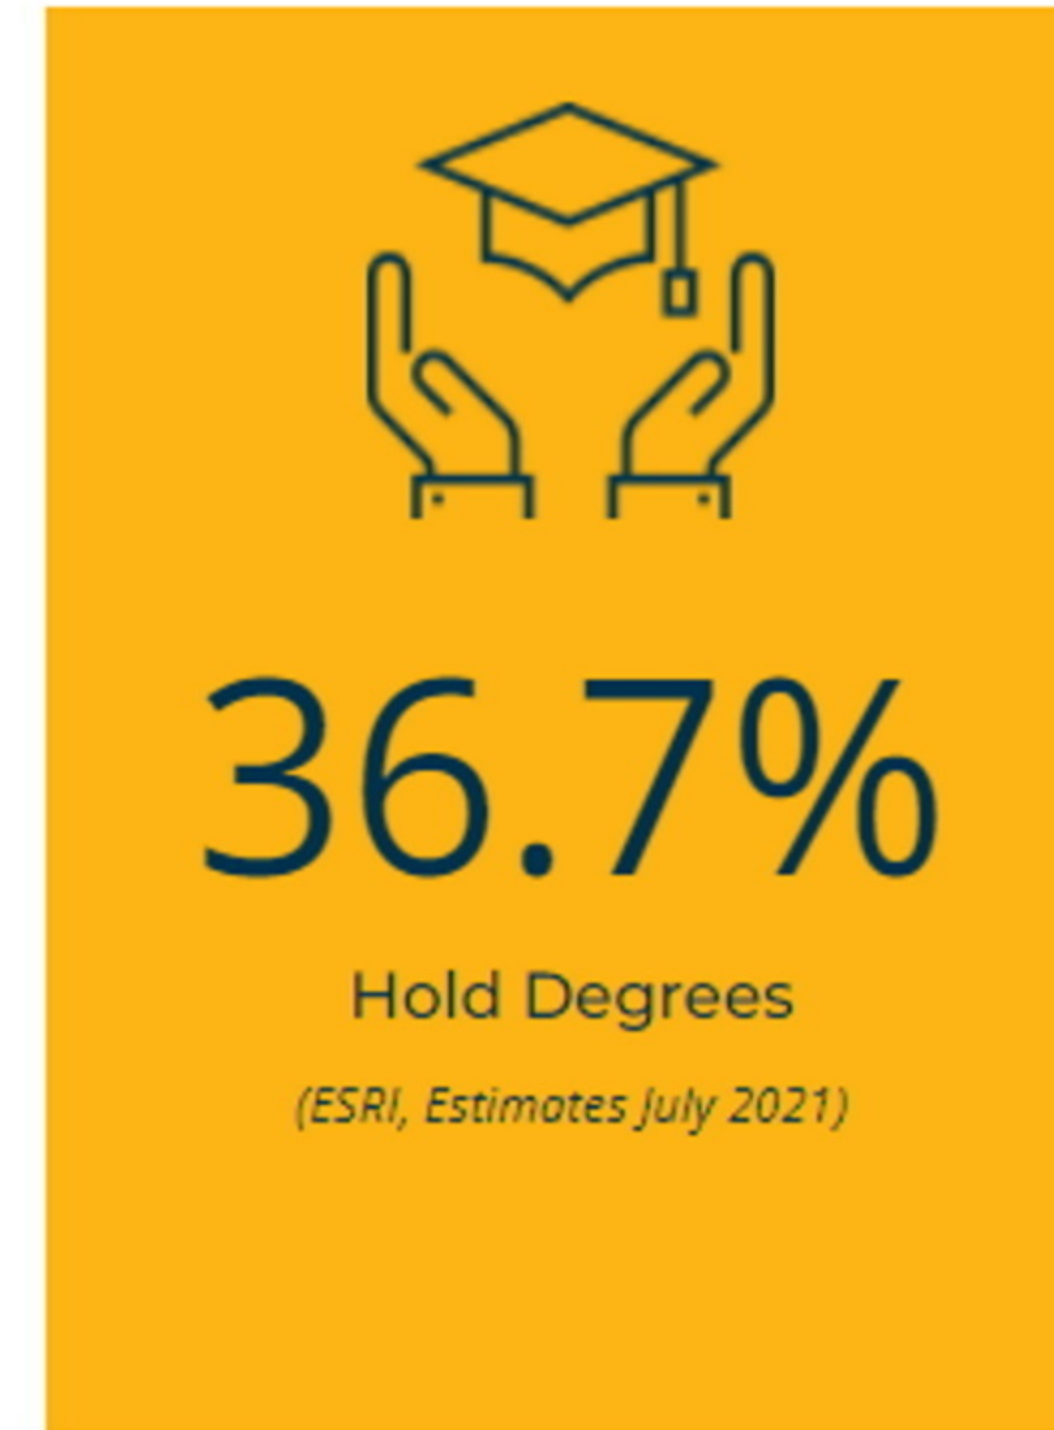

Build To Suit Retail, Drive Thru, Office, Light Industrial

Estrella Gin Business Park

Community Snapshot

North of W. Edison Rd. and West of N. Loma Rd., Maricopa AZ 851329

exp
REALTY
Shane M. Cook, REALTOR®
Commercial, Investment & Development

CIPS, GRI, RENE, ABR, C2EX, SRES, ePro
EstrellaGinAZ.com
shane.cook@exprealty.com
480-703-3316