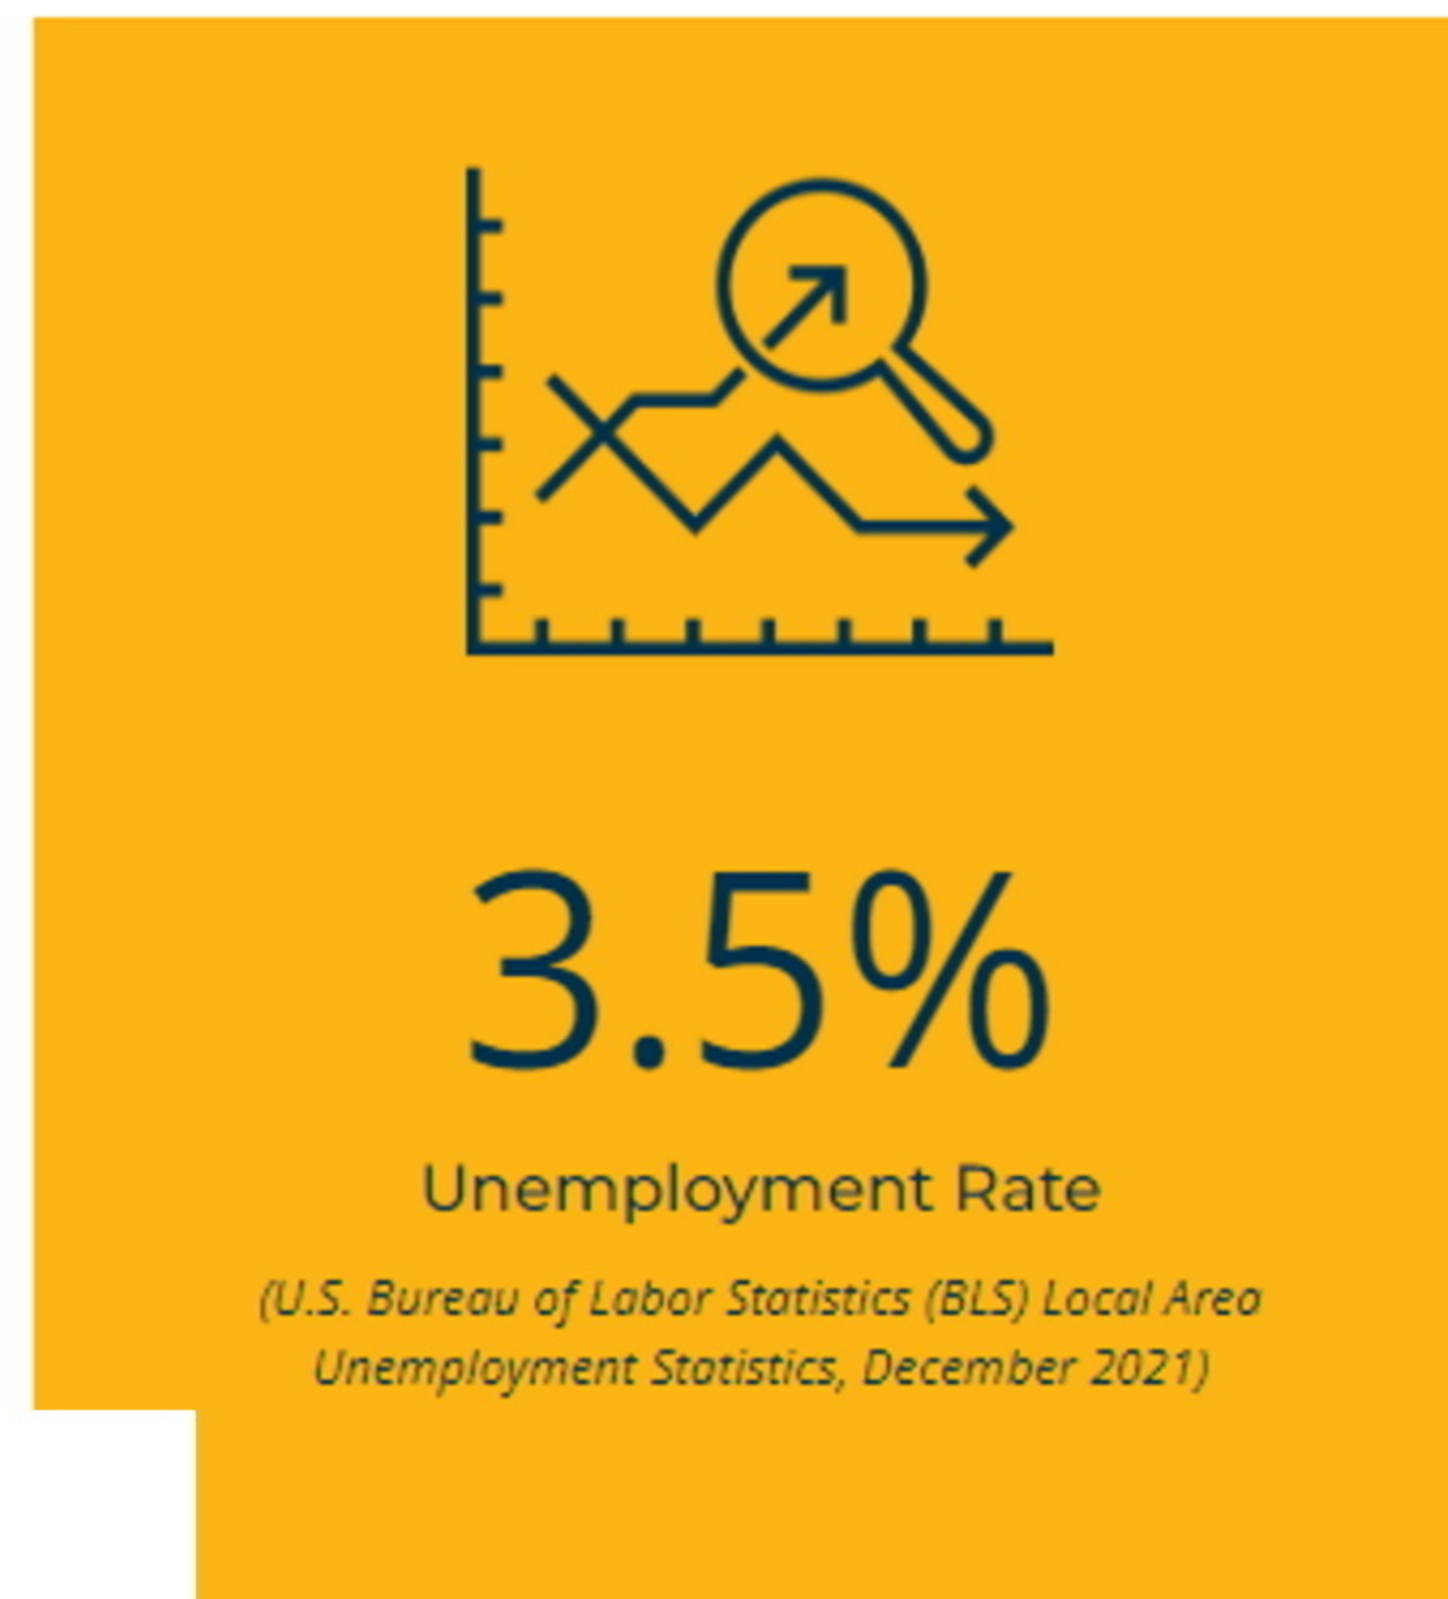

Build To Suit Retail, Drive Thru, Office, Light Industrial

Estrella Gin Business Park

Community Snapshot

North of W. Edison Rd. and West of N. Loma Rd., Maricopa AZ 851329

exp
REALTY
Shane M. Cook, REALTOR®
Commercial, Investment & Development