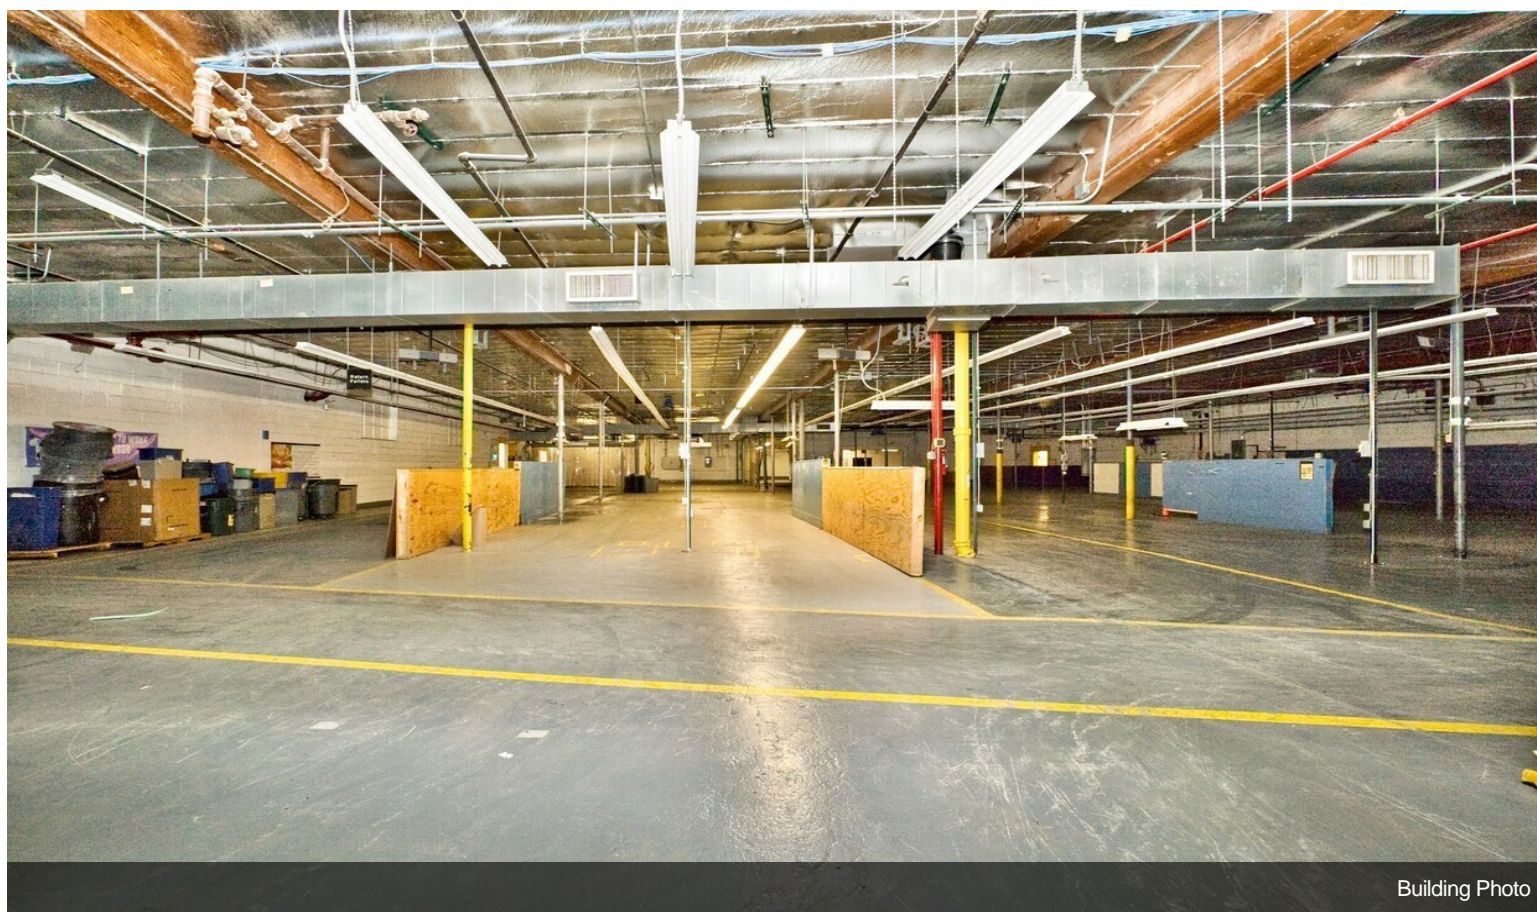

\$1,999,000

Discover an exceptional opportunity with this sprawling 86,000 square foot warehouse situated in the picturesque North Suburb of Waukegan. This versatile space features 14' high ceilings, 3 loading docks, 1 drive-in door, and ample on-site parking for over 240 vehicles, making it ideal for distributio, manufacturing, or storage operations. The property is fully equipped, with multiple offices that are filled with natural light thanks to the large windows. The building is climate-controlled with heting and a sprinkler system, providing endless possibilities for customization to suit your business needs. Conveniently located near Route 137 and just blocks from the shores of Lake Michigan, this warehouse offers a seamless accessibility for your logistics and transportation requirements. Don't miss this exceptional opportunity to elevate your operations

Property Photos

Building Photo

Building Photo

Property Photos

Building Photo

Building Photo

Property Photos

Building Photo

Building Photo

Property Photos

Building Photo