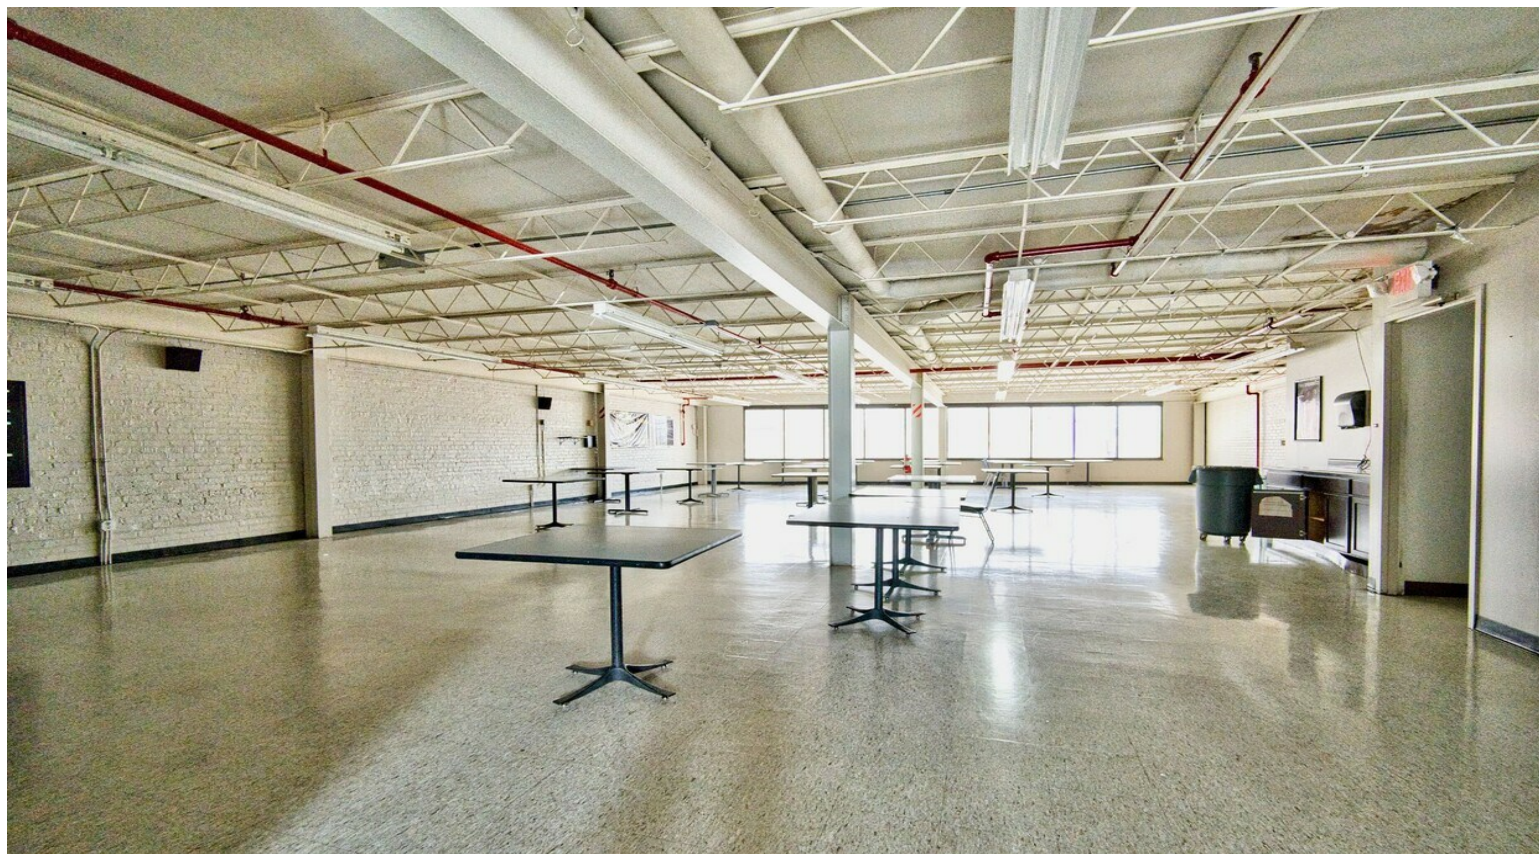

Building Photo