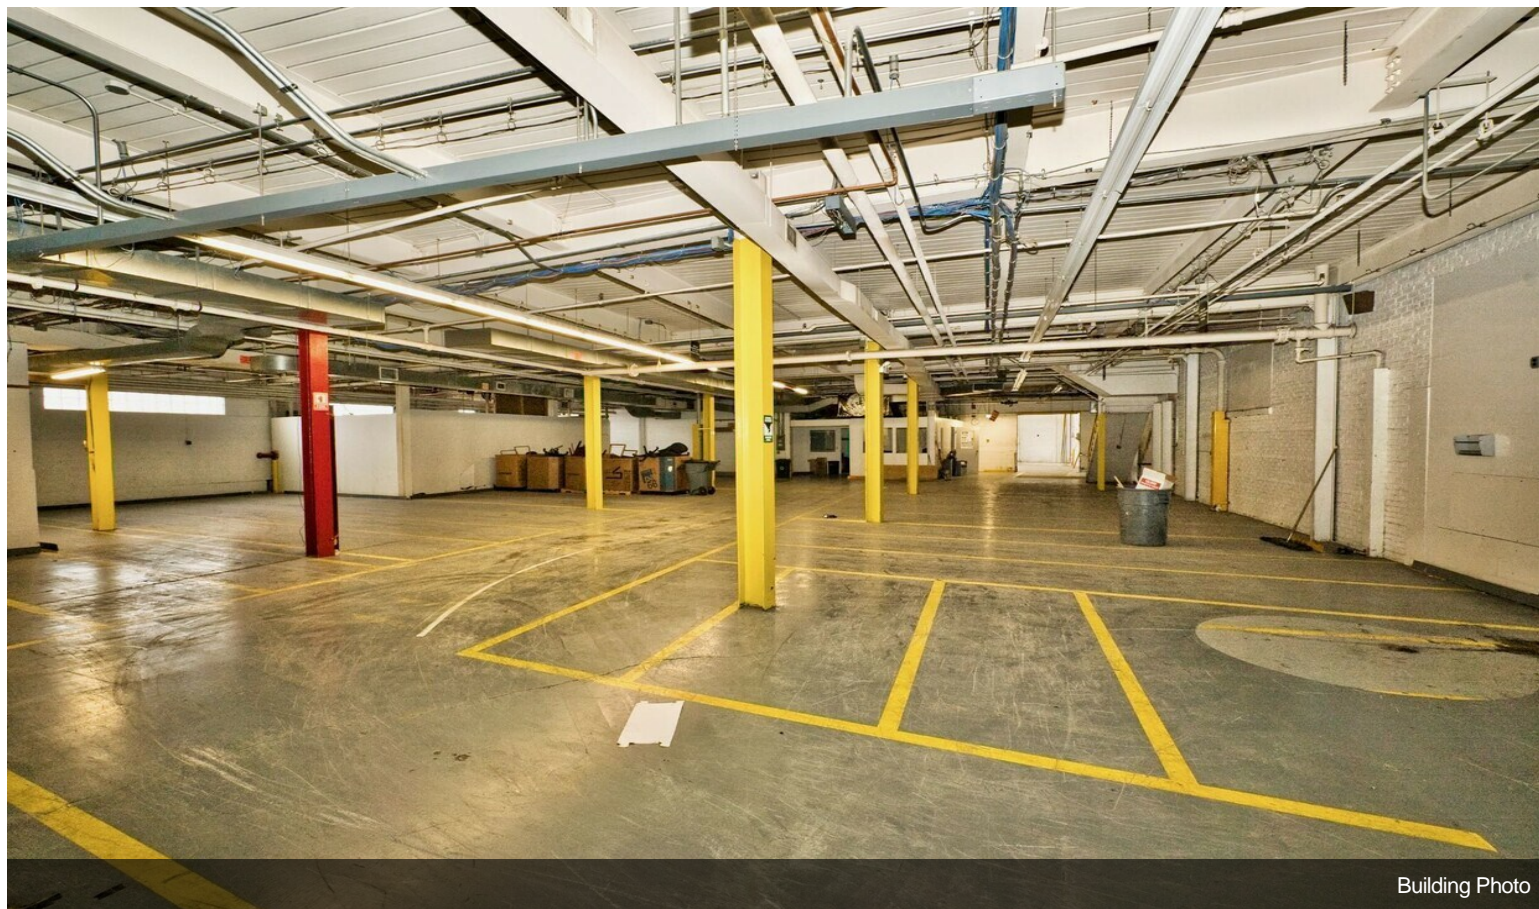

\$1,999,000

Discover an exceptional opportunity with this sprawling 86,000 square foot warehouse situated in the picturesque North Suburb of Waukegan. This versatile space features 14' high ceilings, 3 loading docks, 1 drive-in door, and ample on-site parking for over 240 vehicles, making it ideal for distributio, manufacturing, or storage operations. The property is fully equipped, with multiple offices that are filled with natural light thanks to the large windows. The building is climate-controlled with heting and a sprinkler system, providing endless possibilities for customization to suit your business needs. Conveniently located near Route 137 and just blocks from the shores of Lake Michigan, this warehouse offers a seamless accessibility for your logistics and transportation requirements. Don't miss this exceptional opportunity to elevate your operations

Building Photo

Building Photo

Property Photos

Building Photo

Building Photo

Property Photos

Building Photo

Building Photo

Property Photos

Building Photo

Building Photo

Property Photos

Building Photo

Building Photo

Property Photos

Building Photo