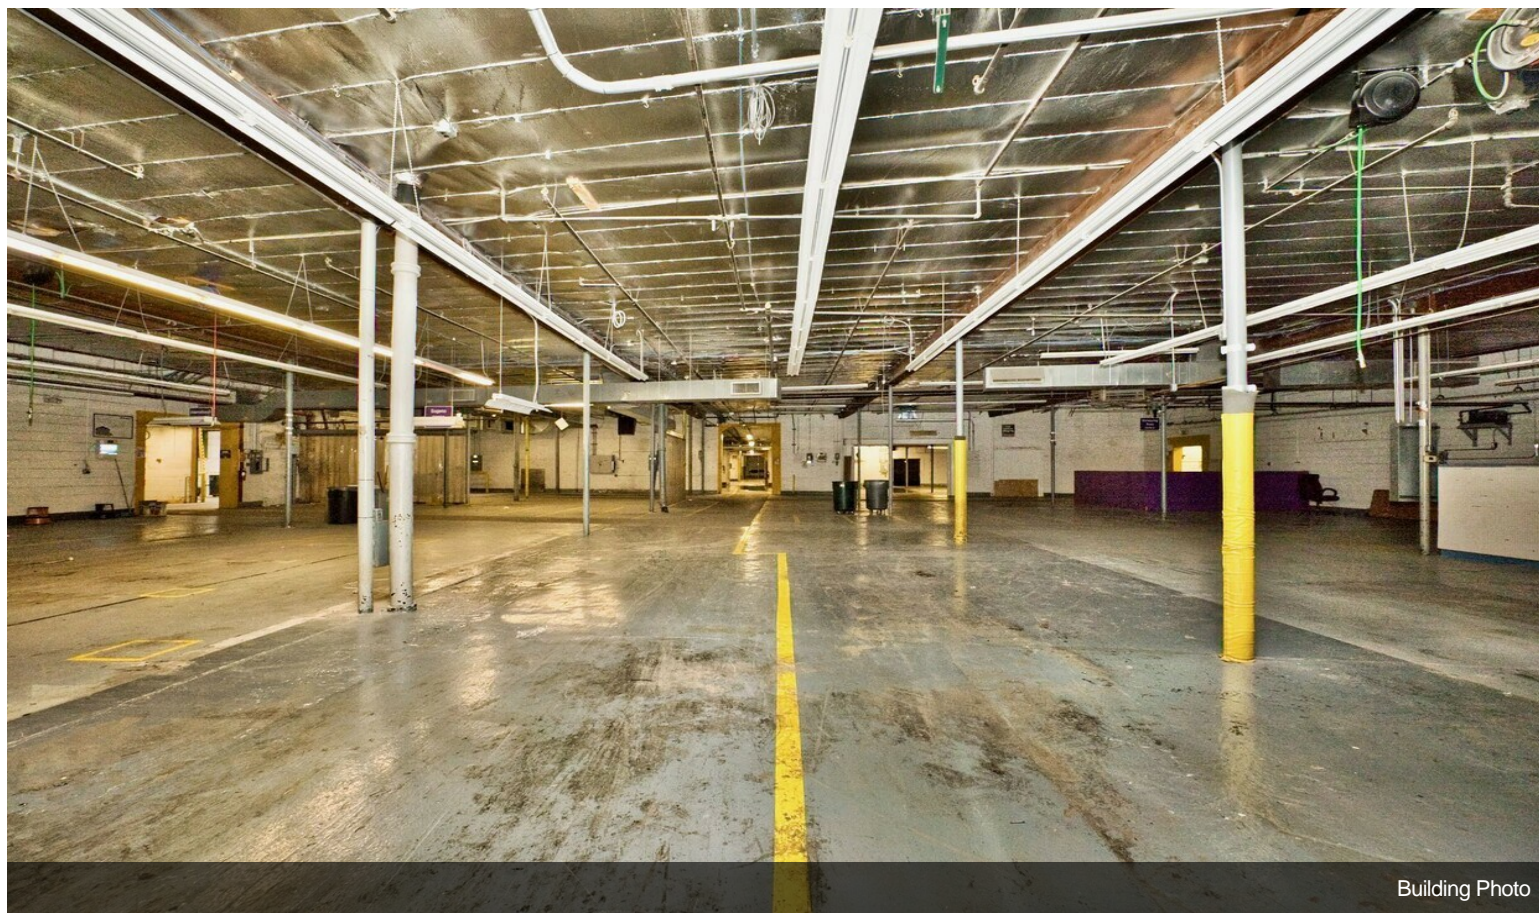

\$1,999,000

Discover an exceptional opportunity with this sprawling 86,000 square foot warehouse situated in the picturesque North Suburb of Waukegan. This versatile space features 14' high ceilings, 3 loading docks, 1 drive-in door, and ample on-site parking for over 240 vehicles, making it ideal for distributio, manufacturing, or storage operations. The property is fully equipped, with multiple offices that are filled with natural light thanks to the large windows. The building is climate-controlled with heting and a sprinkler system, providing endless possibilities for customization to suit your business needs. Conveniently located near Route 137 and just blocks from the shores of Lake Michigan, this warehouse offers a seamless accessibility for your logistics and transportation requirements. Don't miss this exceptional opportunity to elevate your operations

Building Photo

Building Photo

Property Photos

Building Photo

Building Photo

Property Photos

Building Photo

Building Photo

Property Photos

Building Photo

Building Photo

Property Photos

Building Photo

Building Photo

Property Photos

Building Photo