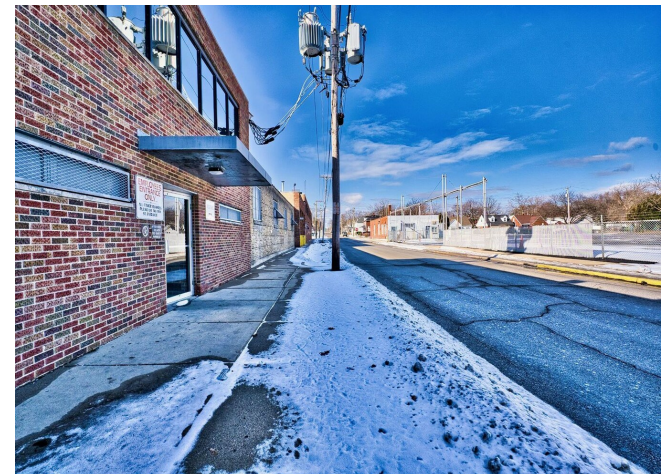

\$1,999,000

Discover an exceptional opportunity with this sprawling 86,000 square foot warehouse situated in the picturesque North Suburb of Waukegan. This versatile space features 14' high ceilings, 3 loading docks, 1 drive-in door, and ample on-site parking for over 240 vehicles, making it ideal for distributio, manufacturing, or storage operations. The property is fully equipped, with multiple offices that are filled with natural light thanks to the large windows. The building is climate-controlled with heting and a sprinkler system, providing endless possibilities for customization to suit your business needs. Conveniently located near Route 137 and just blocks from the shores of Lake Michigan, this warehouse offers a seamless accessibility for your logistics and transportation requirements. Don't miss this exceptional opportunity to elevate your operations

- Flexible workspace with stunning office areas and meeting rooms that are filled with ample natural light. For more information visit:

<https://www.loopnet.com/Listing/651-S-Martin-Luther-King-Jr-Ave-Waukegan-IL/33828778/>

Building Photo

Building Photo

Property Photos

Building Photo

Building Photo

Property Photos

Building Photo

Building Photo

Building Photo

Property Photos

Building Photo