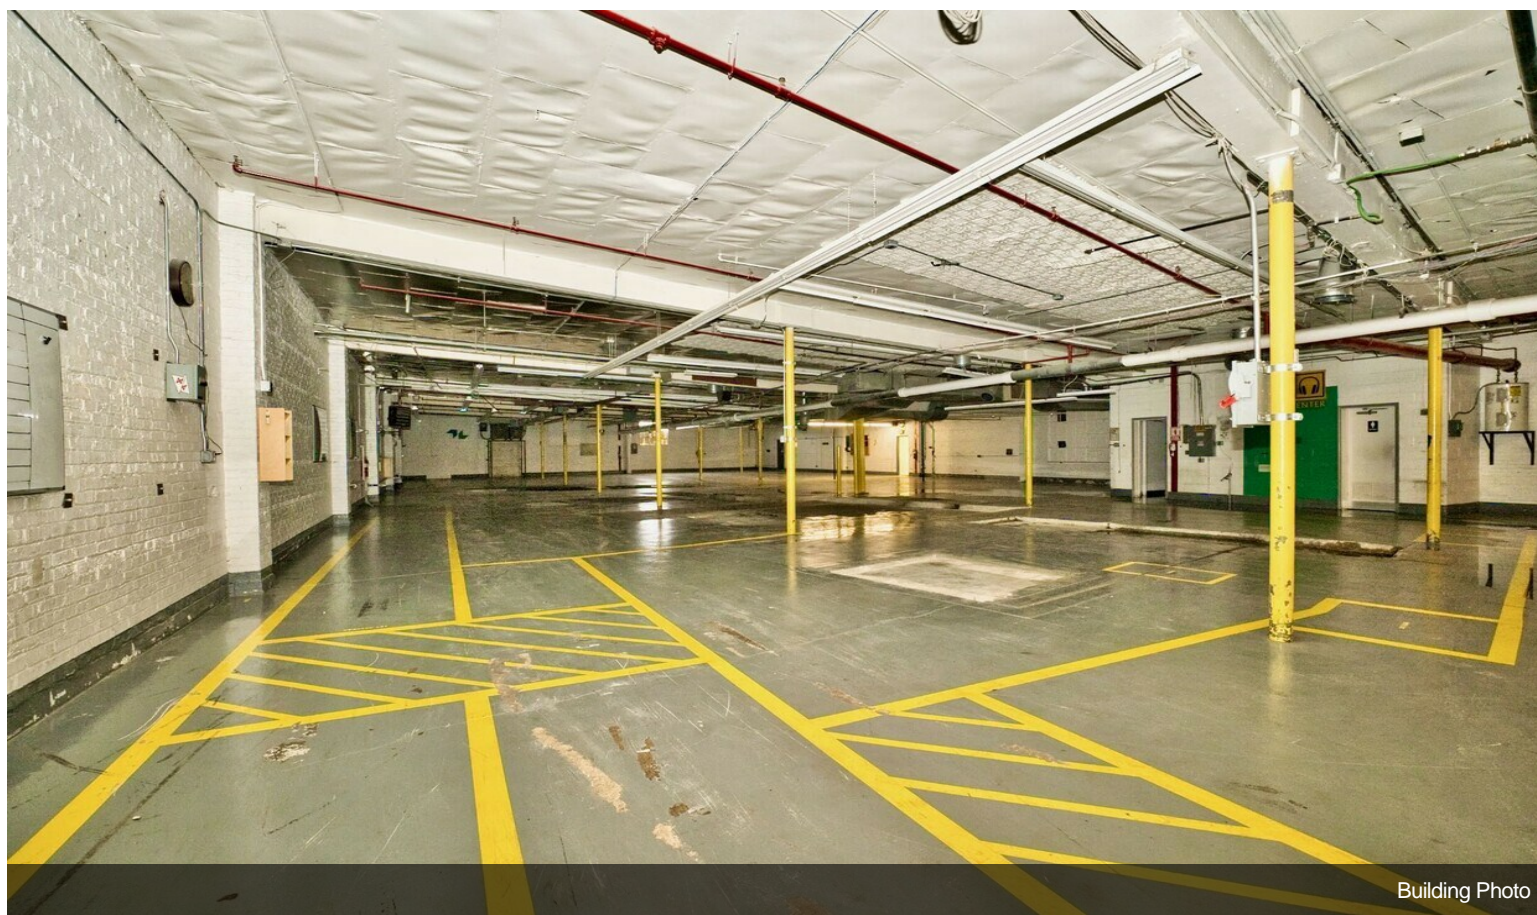

\$1,999,000

Discover an exceptional opportunity with this sprawling 86,000 square foot warehouse situated in the picturesque North Suburb of Waukegan. This versatile space features 14' high ceilings, 3 loading docks, 1 drive-in door, and ample on-site parking for over 240 vehicles, making it ideal for distributio, manufacturing, or storage operations. The property is fully equipped, with multiple offices that are filled with natural light thanks to the large windows. The building is climate-controlled with heting and a sprinkler system, providing endless possibilities for customization to suit your business needs. Conveniently located near Route 137 and just blocks from the shores of Lake Michigan, this warehouse offers a seamless accessibility for your logistics and transportation requirements. Don't miss this exceptional opportunity to elevate your operations

Property Photos

Building Photo

Building Photo

Property Photos

Building Photo

Building Photo

Property Photos

Building Photo

Building Photo

Property Photos

Building Photo