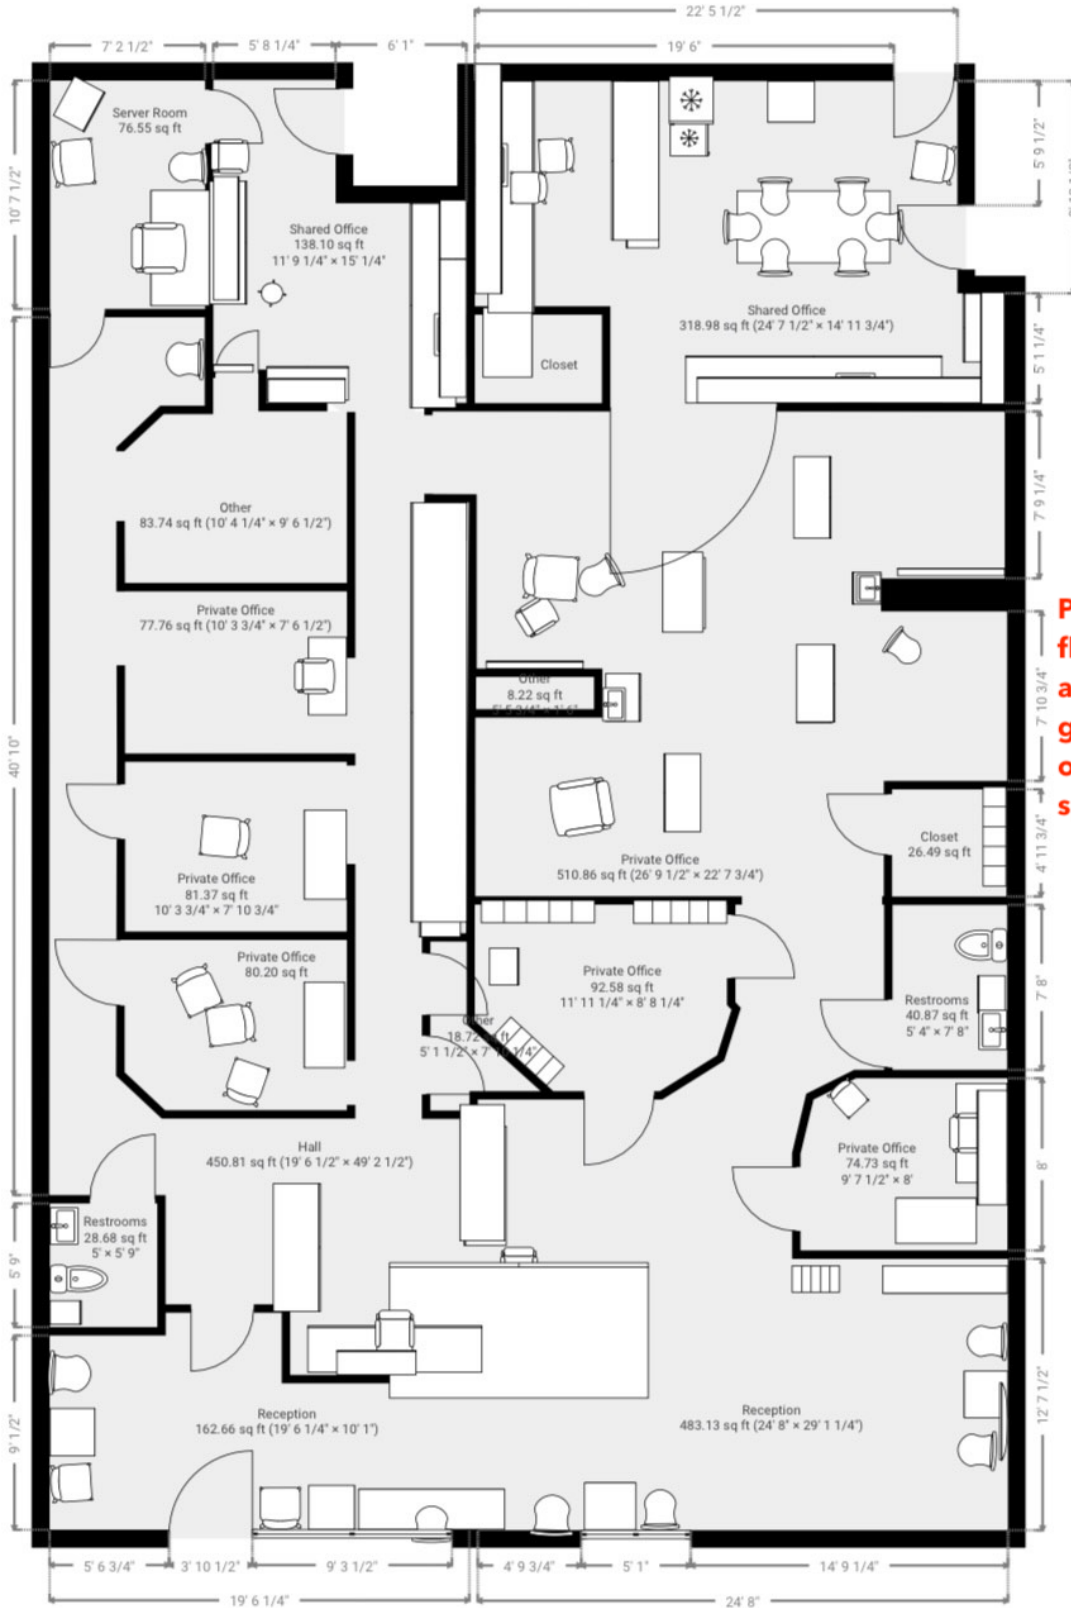

▼ Ground Floor

TOTAL AREA: 3137.36 sq ft • LIVING AREA: 3137.36 sq ft • ROOMS: 19

Please note this floor plan contains a few errors but gives a good sense of the layout of the space.