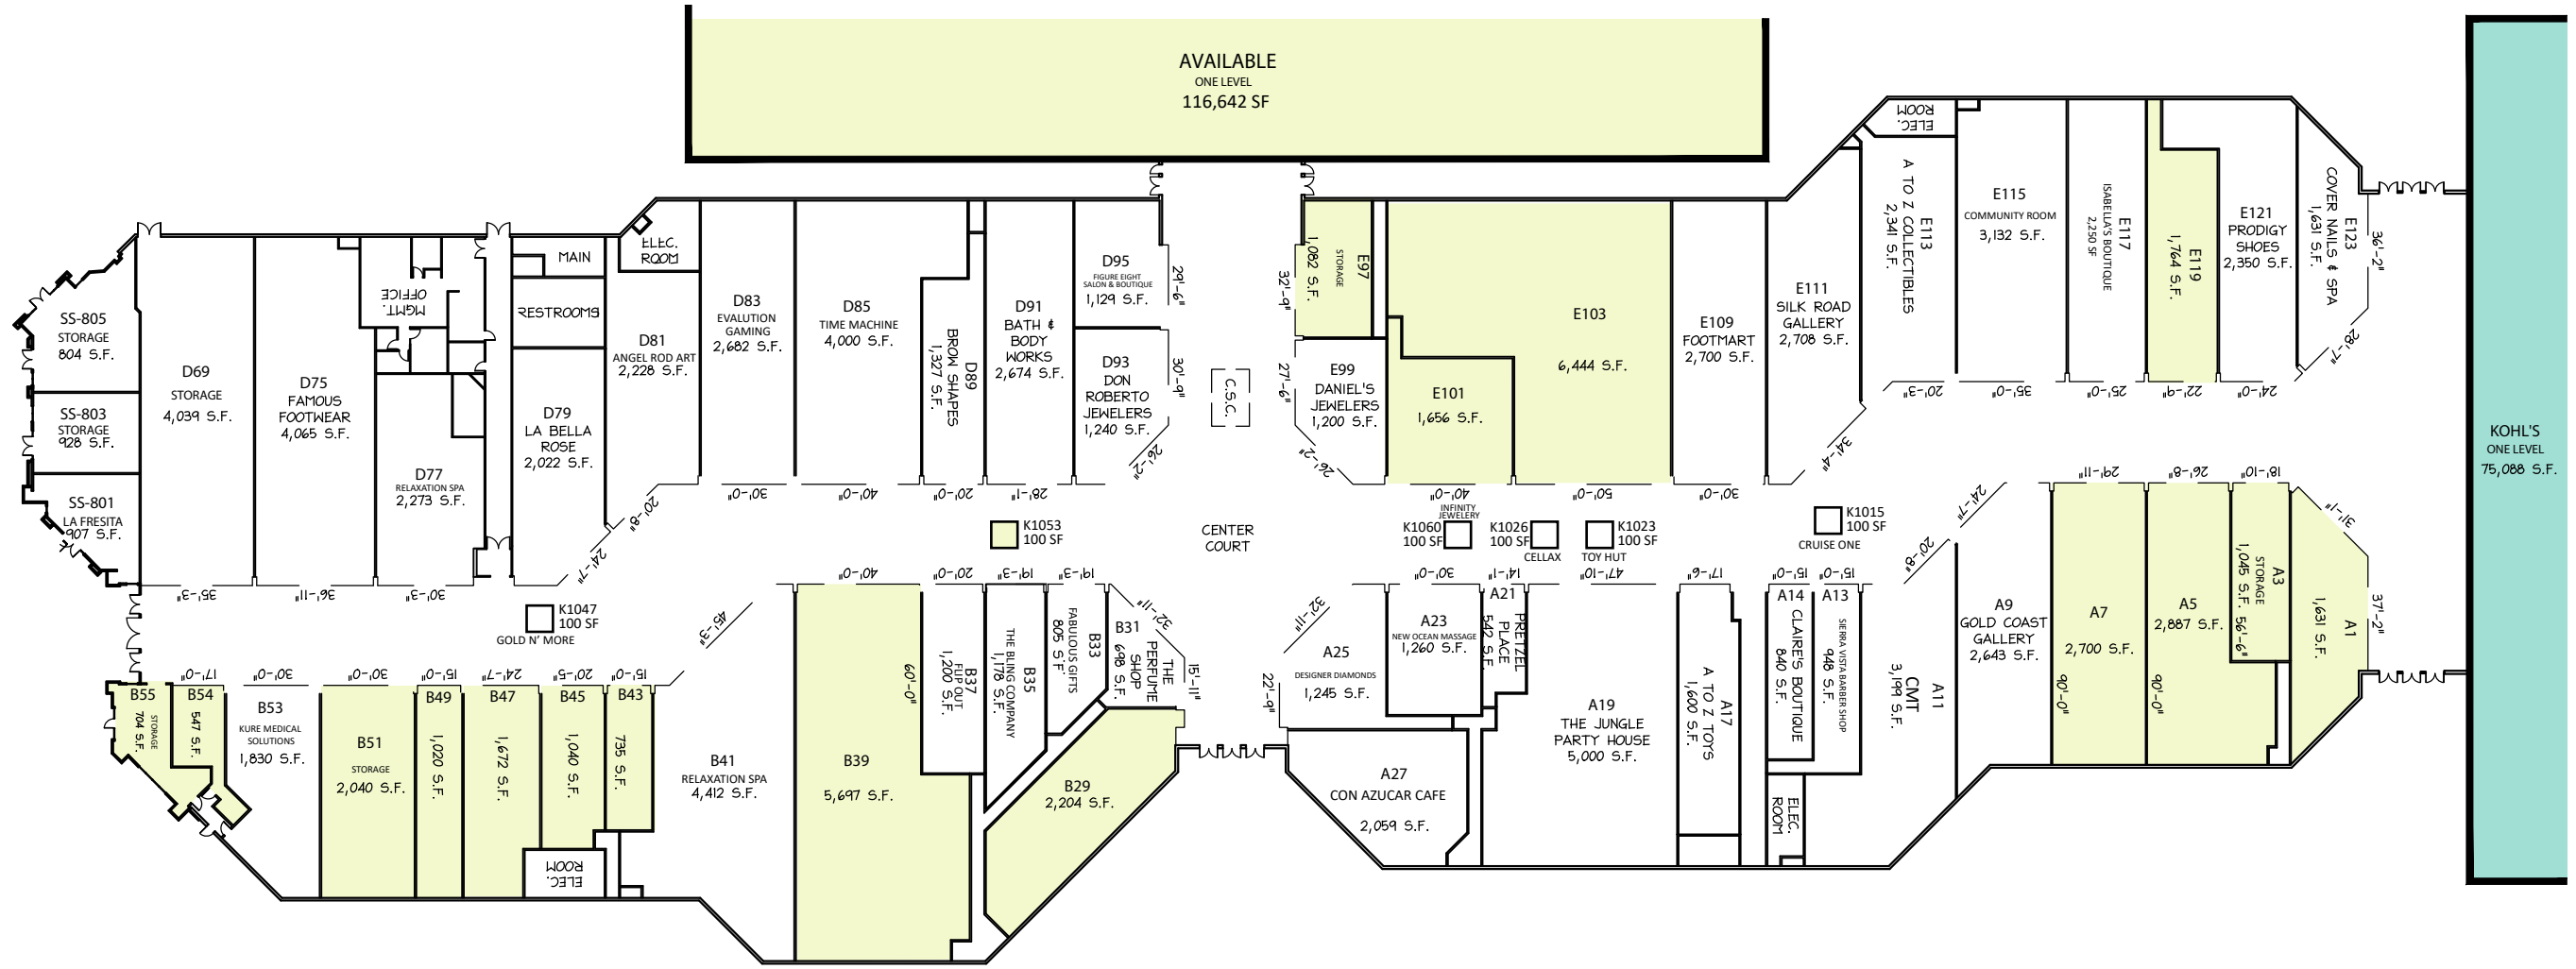

SIERRA VISTA MALL CLOVIS, CA

4403 E BLACK HORSE PIKE

LEASE PLAN
LP1

LEASED
 AVAILABLE

*NOT OWNED