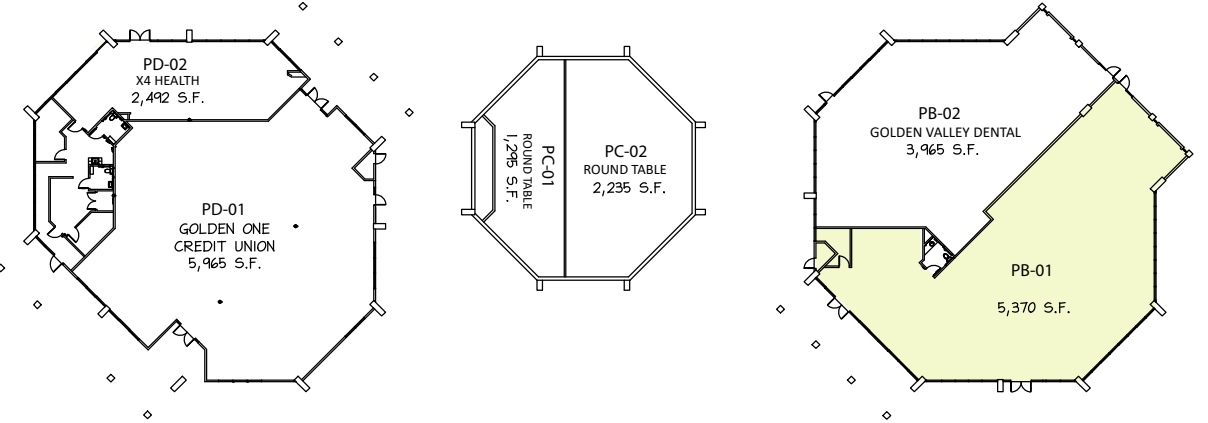

SIERRA VISTA MALL CLOVIS, CA

4403 E BLACK HORSE PIKE

LEASE PLAN
LP1

LEASED
 AVAILABLE

*NOT OWNED