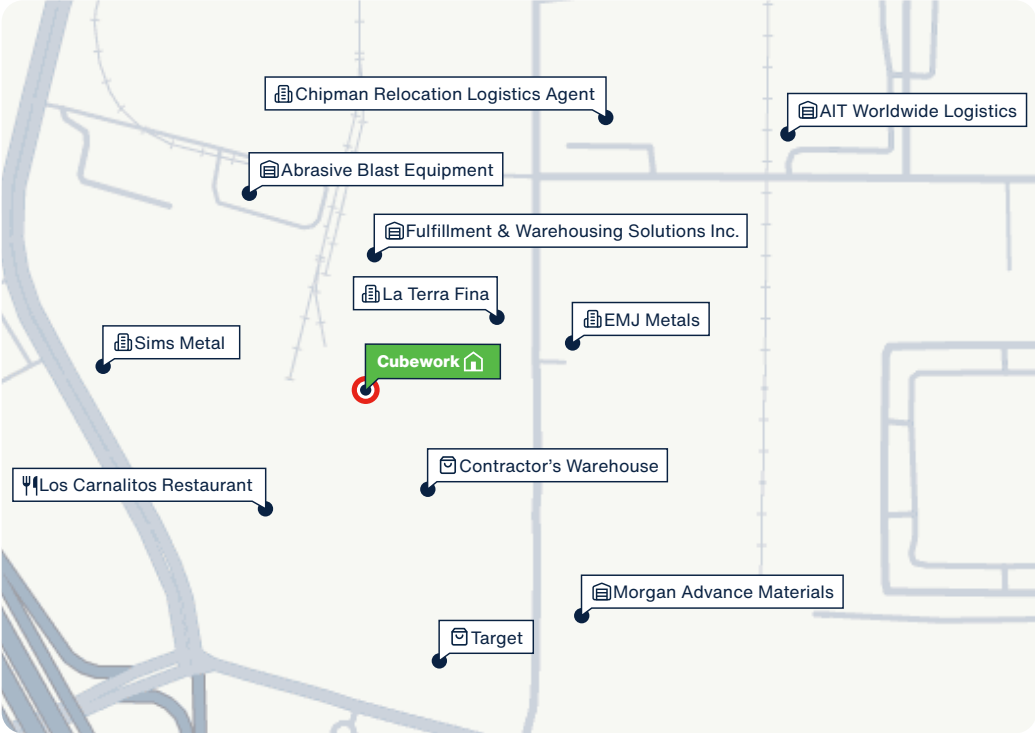

Proximity to Key Services

CUBEWORK

Hayward Facility Map

Cubework Locations

Operating nationwide, spanning across multiple states:

- | | | |
|---------------|----------------|---------------------|
| Texas | New Jersey | Los Angeles County |
| Washington | New York | Orange County |
| Virginia | Pennsylvania | Inland Empire |
| Oklahoma | South Carolina | Northern California |
| Florida | Tennessee | Arizona |
| Georgia | Utah | Colorado |
| Illinois | Missouri | |
| Indiana | Nevada | Global |
| Massachusetts | Oregon | Asia - Pacific |

📍 31259 Wiegman Rd., Hayward, CA 94544
 📞 800-338-6369

Building Highlights

Cubework is the nation's premier short-or-long term warehouse provider, we specialize in offering expensive commercial storage, office solutions, and commercial parking without the need for long-term leases. Expand and downsize and never pay for more than what you need.

Gourmet Coffee & Water

Forklift Rentals and Labor

Property Features

RBA	248,240 Square Feet
Site	10.81 Acres
Clear Height	28'
Loading Docks	13 ext
HVAC	Yes
Fire Protection	Yes
Access	24/7, Turnkey
Warehouse	300 - 214,000 SF Divisible
Private Office	300 - 10,000 SF Divisible