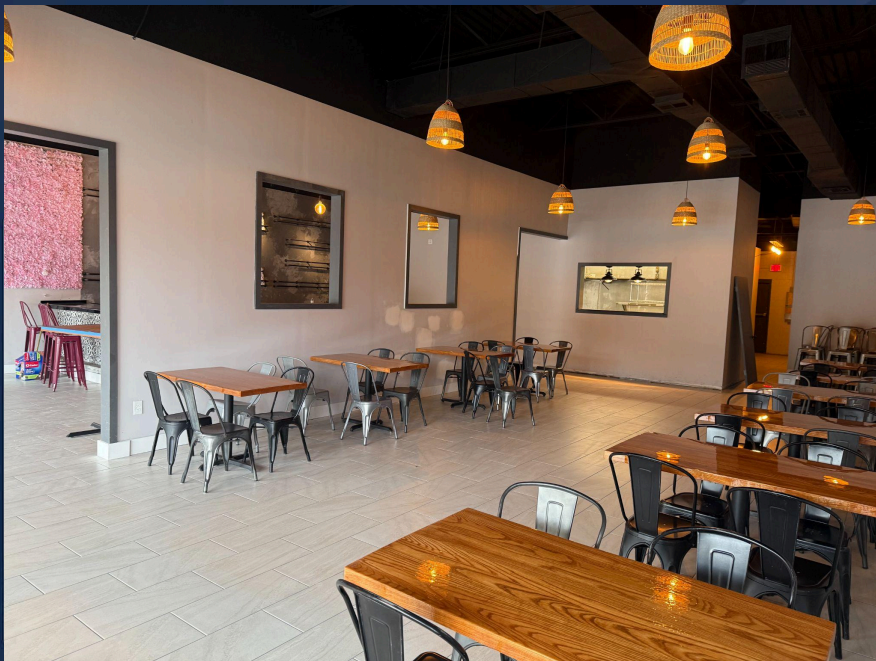

R&N REAL ESTATE, INC.

BOOK AN APPOINTMENT
(404) 936-3625

MOBILEFINITY@GMAIL.COM