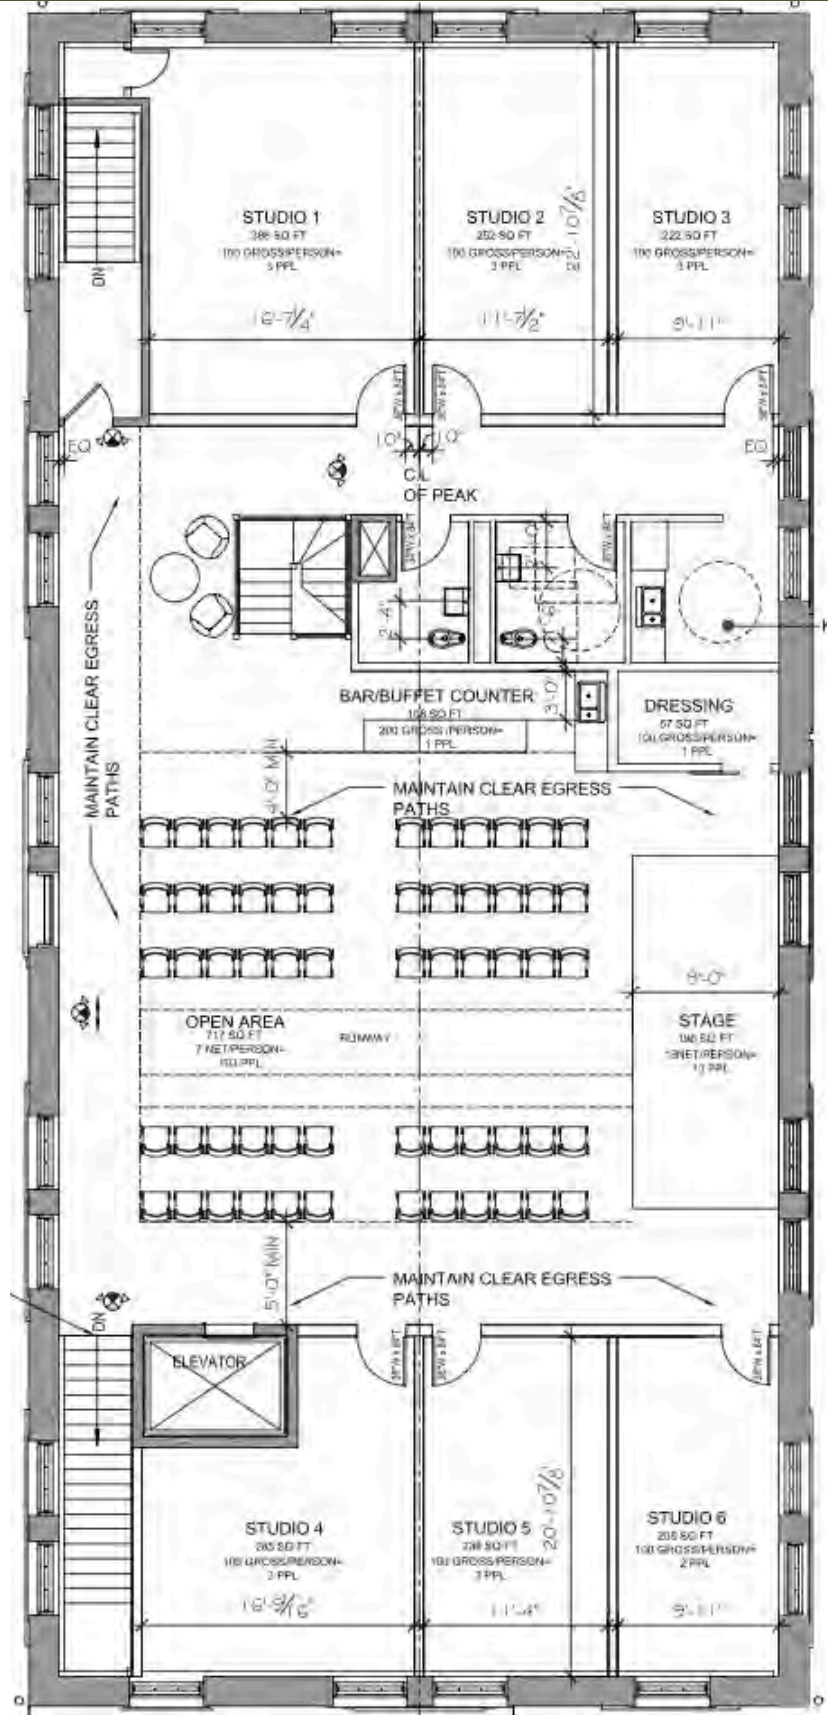

# BALTIMORE PUMPHOUSE

## BALTIMORE ART HOUSE

### ARTIST STUDIOS

- Studio 1 @ 388 SF @ \$1520 all-in
- Studio 2 @ 252 SF @ \$990 all-in
- Studio 3 @ 222 SF @ \$870 all-in
- Studio 4 @ 285 SF @ \$1115 all-in
- Studio 5 @ 238 SF @ \$930 all-in
- Studio 6 @ 208 SF @ \$815 all-in
- Open Studio for 8 to 12 **set** hours monthly is \$400 add-on; no extra charge if set hours (<8) not needed