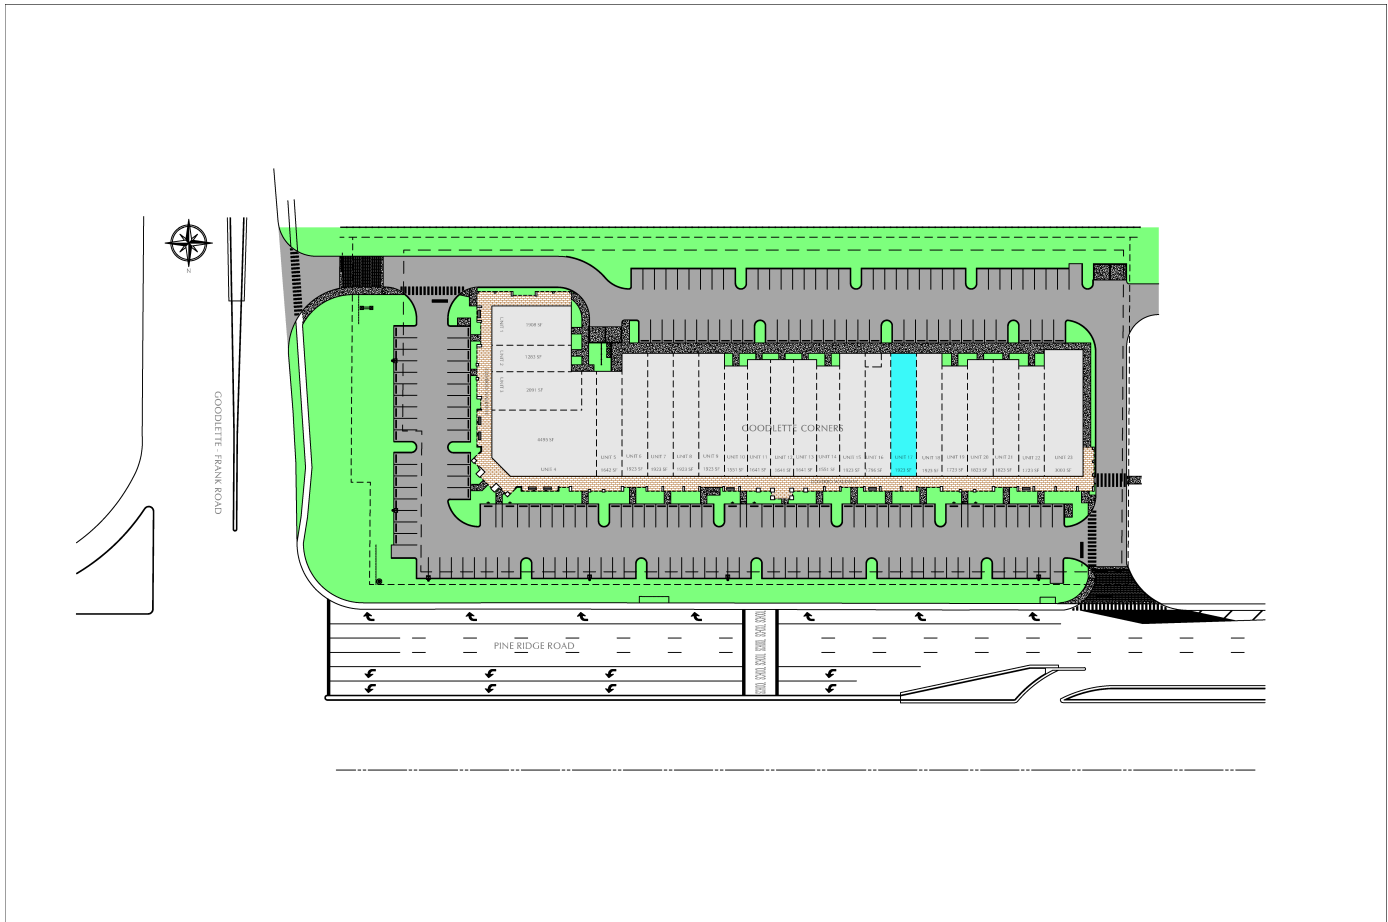

Unit 22 Available	1,723 SF
Rental rate	\$35/SF/Year
Space / Lot Type	Neighborhood Center
CAM	\$10.35 (2026)
Date Available	Immediate

Goodlette Corners

1410 Pine Ridge Road, Naples, Florida

- Located on the SW Corner of Pine Ridge and Goodlette Roads
- One of the busiest six lane intersections in Collier County
- Over 60,000 car per day traffic count
- Over 15,000 homes in a two-mile radius of the plaza