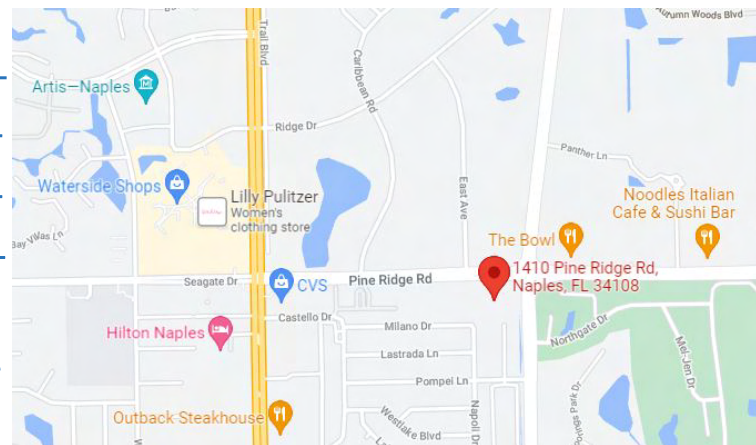

Goodlette Corners

1410 Pine Ridge Road, Naples, Florida

Join one of the most successful neighborhood shopping centers in the area. Tenants include Five Guys, South Street, Nothing Bundt Cakes, Sport Clips and many other popular stores and restaurants.

Unit 22 Available	1,723 SF
Rental rate	\$35/SF/Year
Space / Lot Type	Neighborhood Center
CAM	\$10.35 (2026)
Date Available	Immediate

Goodlette Corners

1410 Pine Ridge Road, Naples, Florida

- Located on the SW Corner of Pine Ridge and Goodlette Roads
- One of the busiest six lane intersections in Collier County
- Over 60,000 car per day traffic count
- Over 15,000 homes in a two-mile radius of the plaza

Goodlette-Frank Rd.

Pine Ridge Rd.