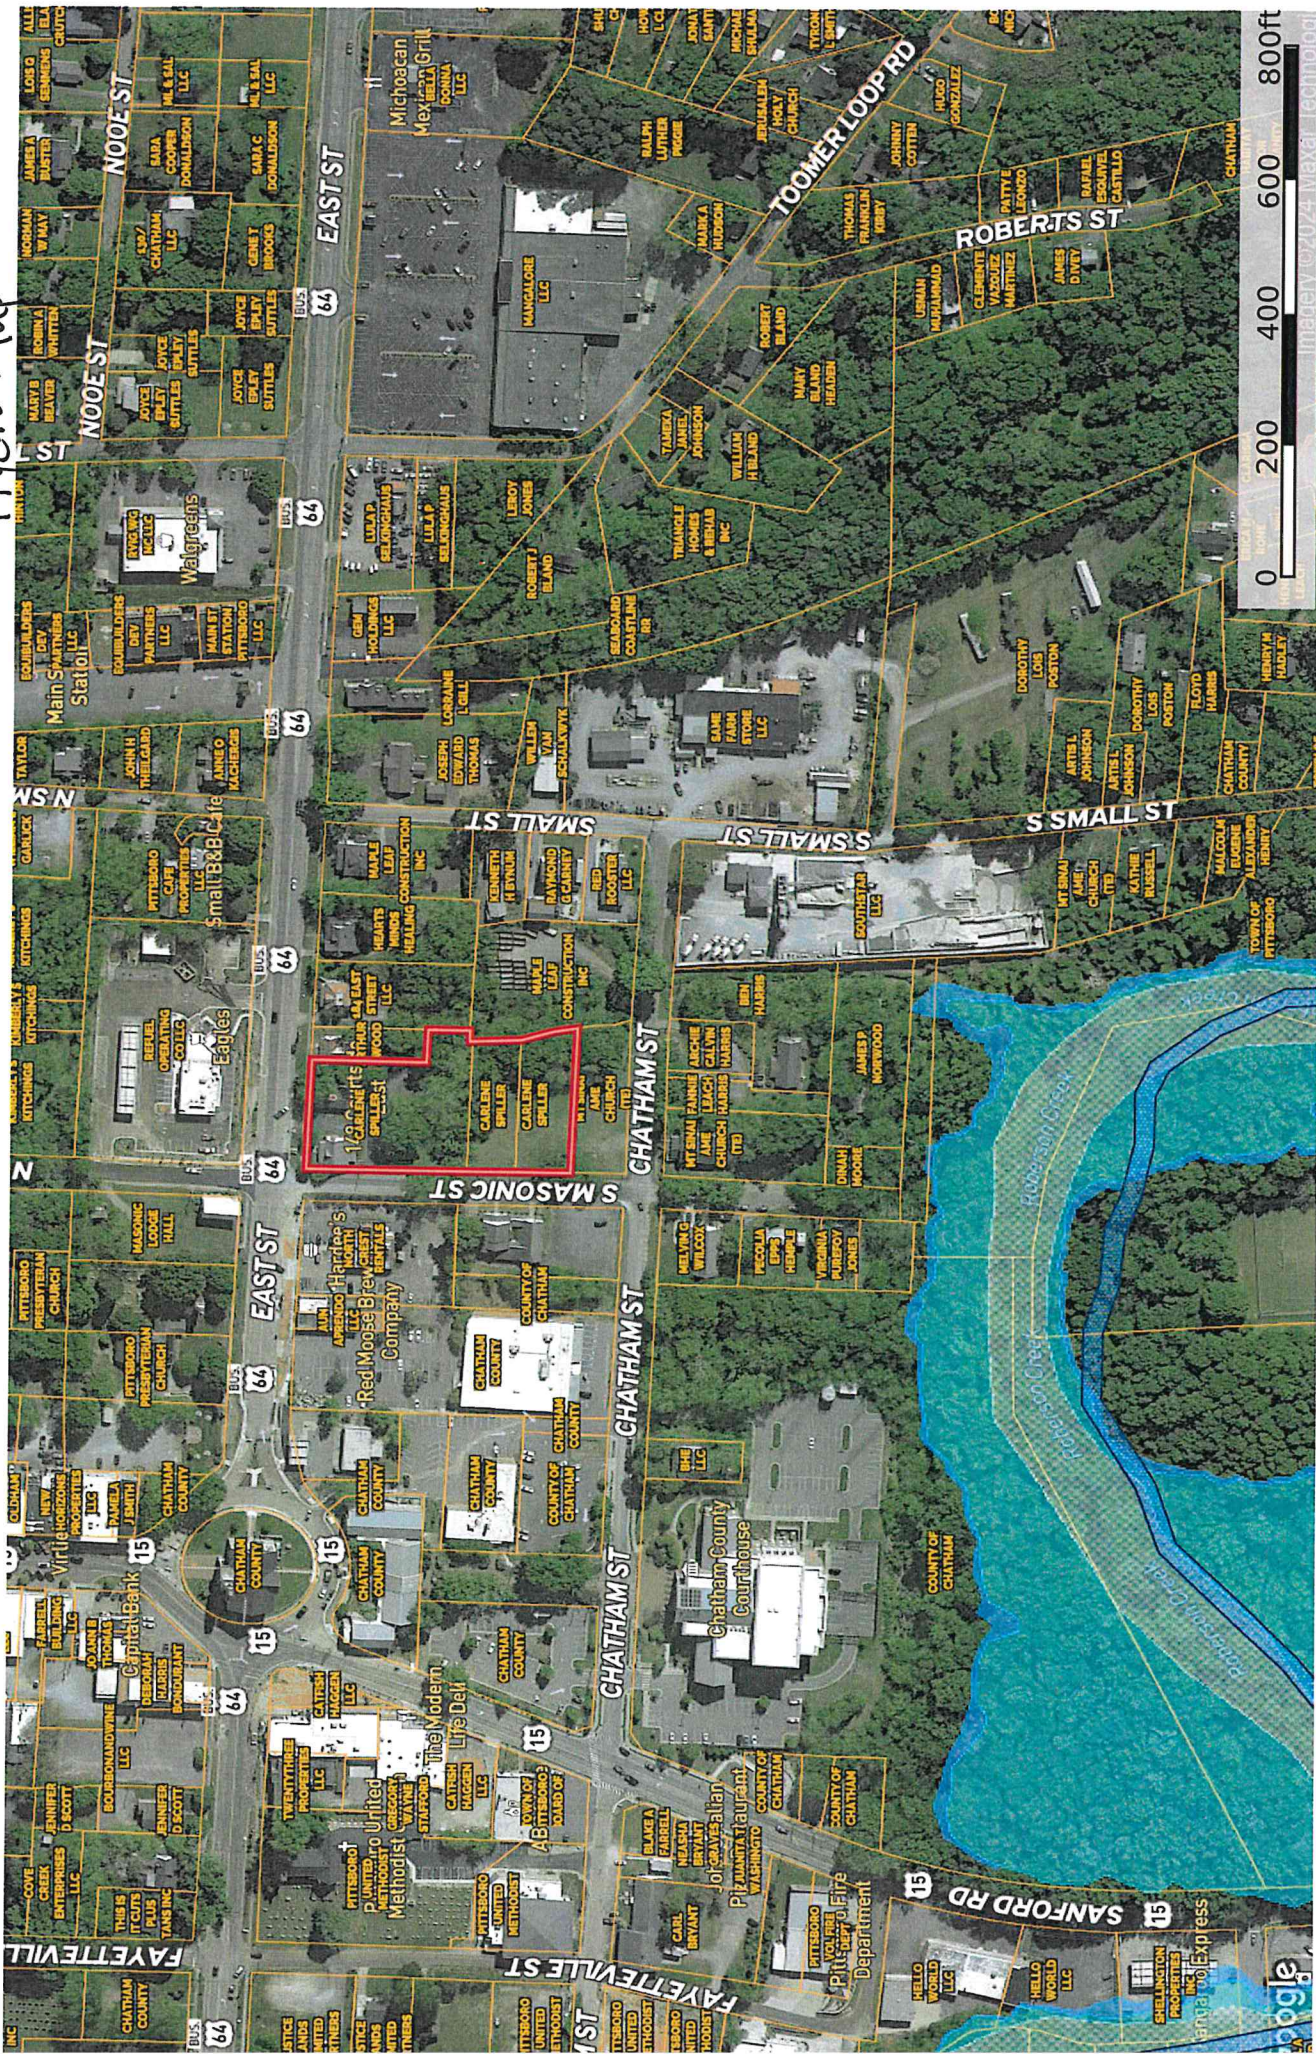

Hydro Map

North Carolina, AC +/-

- Boundary
- 100 Year Floodplain
- 500 Year Floodplain
- Floodway
- Special
- Unmapped/ Not Included
- Wetlands
- Riparian