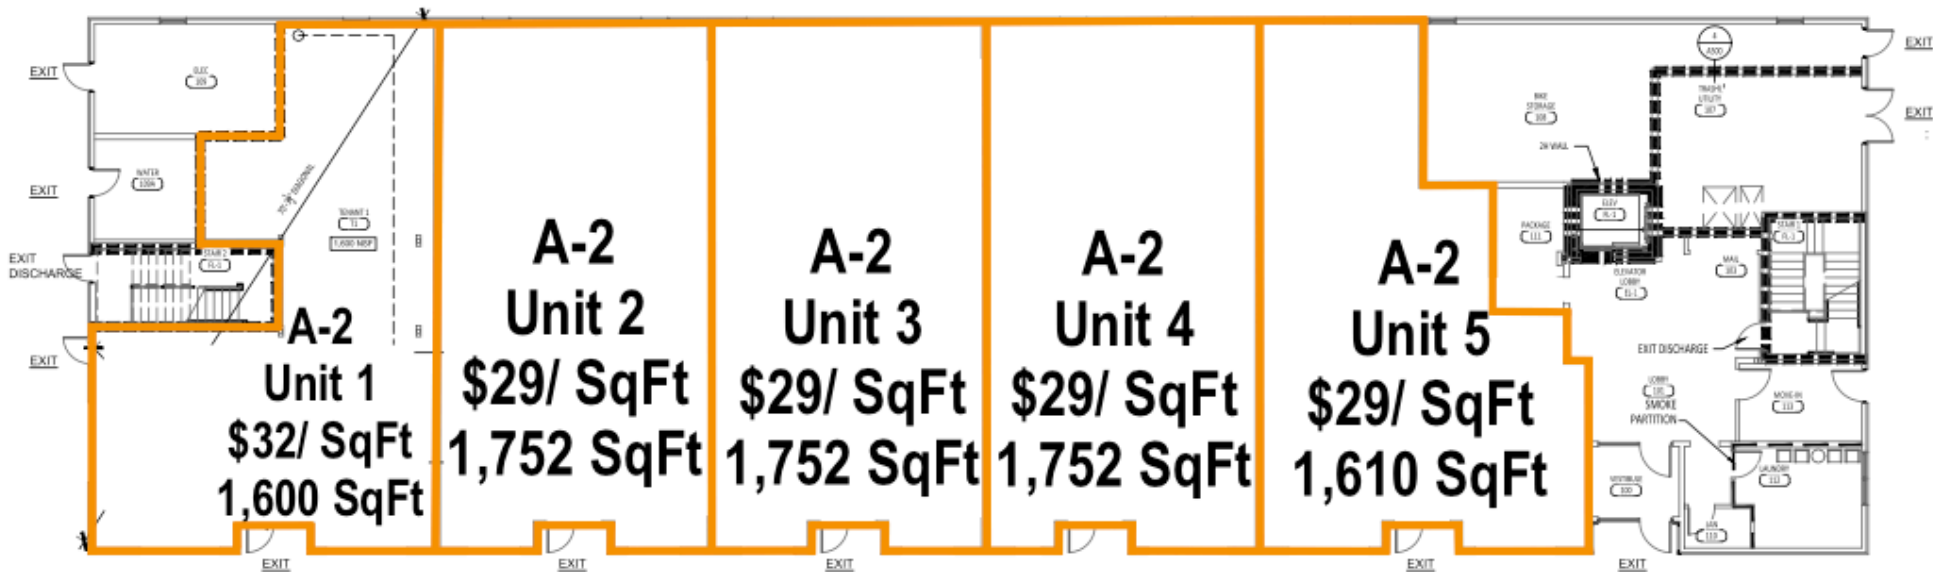

Rosebrook Commons  
 1747 West Main Road  
 Middletown, RI 02842  
 Building A1 | Retail Space

1 FIRST FLOOR CODE PLAN  
 SCALE: 3/32" = 1'-0"

Rosebrook Commons  
1747 West Main Road  
Middletown, RI 02842  
Building A2 | Retail Space

2 FIRST FLOOR CODE PLAN  
SCALE: 3/32" = 1'-0"

PARTNERS  
IN REAL ESTATE