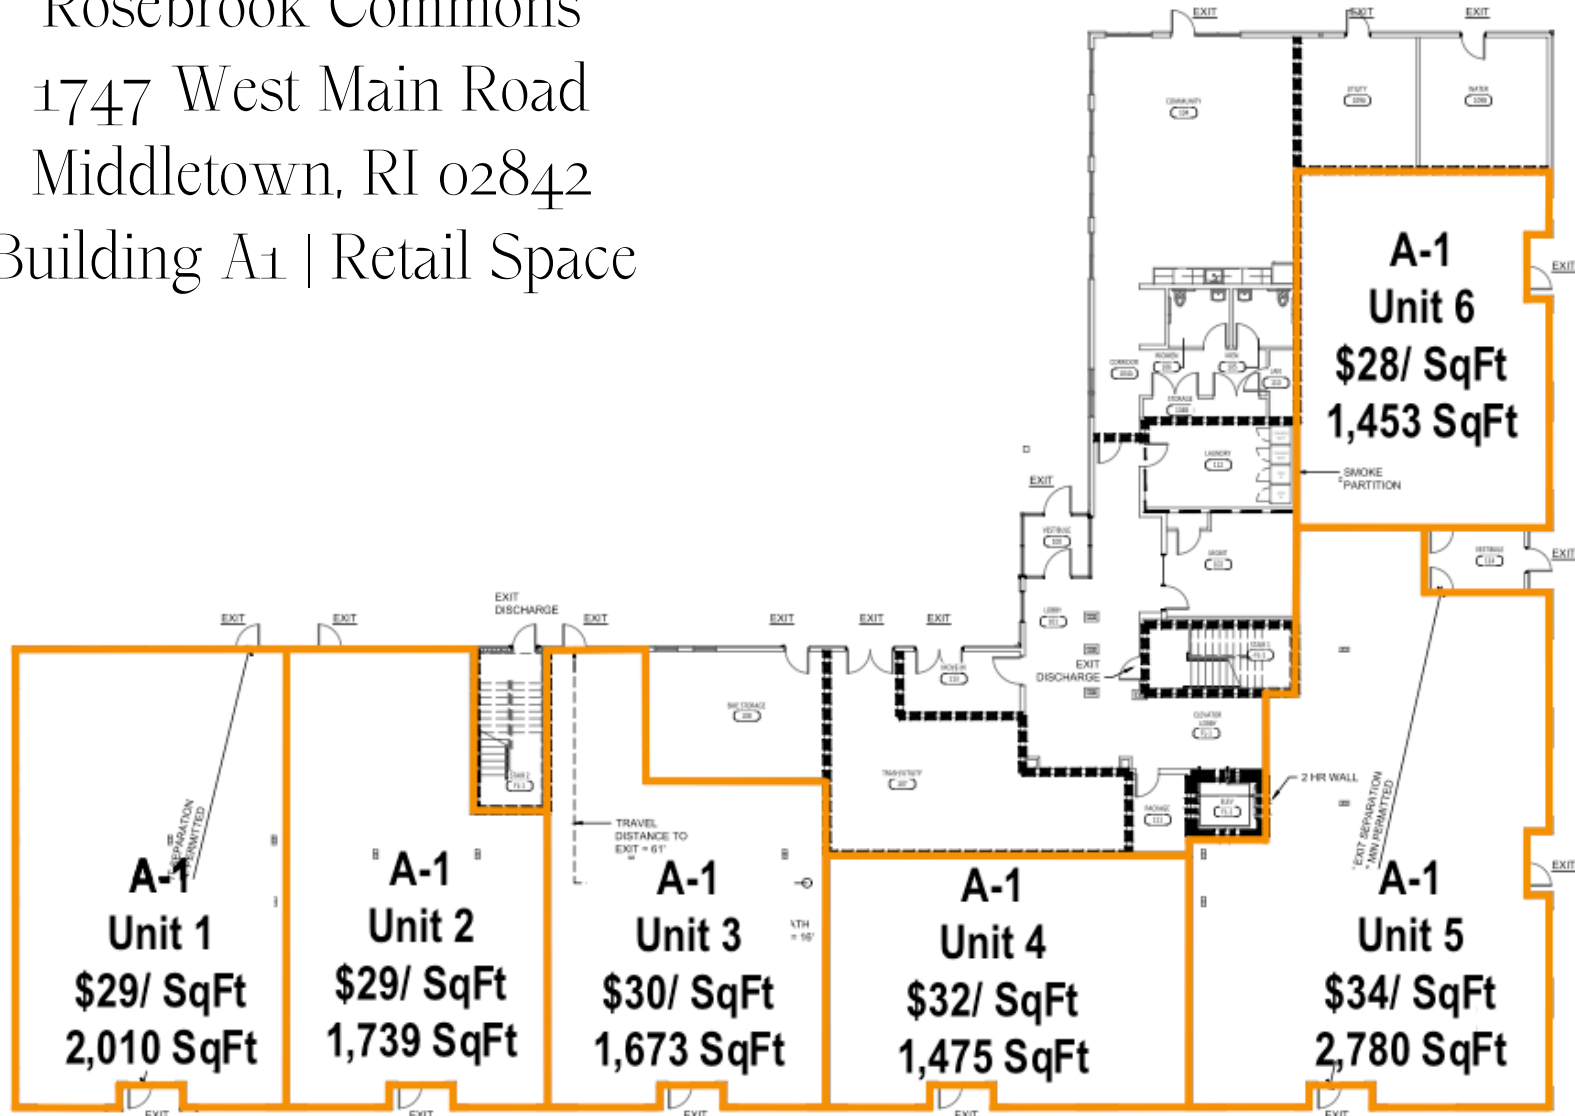

Rosebrook Commons  
 1747 West Main Road  
 Middletown, RI 02842  
 Building A1 | Retail Space

1 FIRST FLOOR CODE PLAN  
 SCALE: 3/32" = 1'-0"

Rosebrook Commons  
1747 West Main Road  
Middletown, RI 02842  
Building A2 | Retail Space

2 FIRST FLOOR CODE PLAN  
SCALE: 3/32" = 1'-0"

PARTNERS  
IN REAL ESTATE