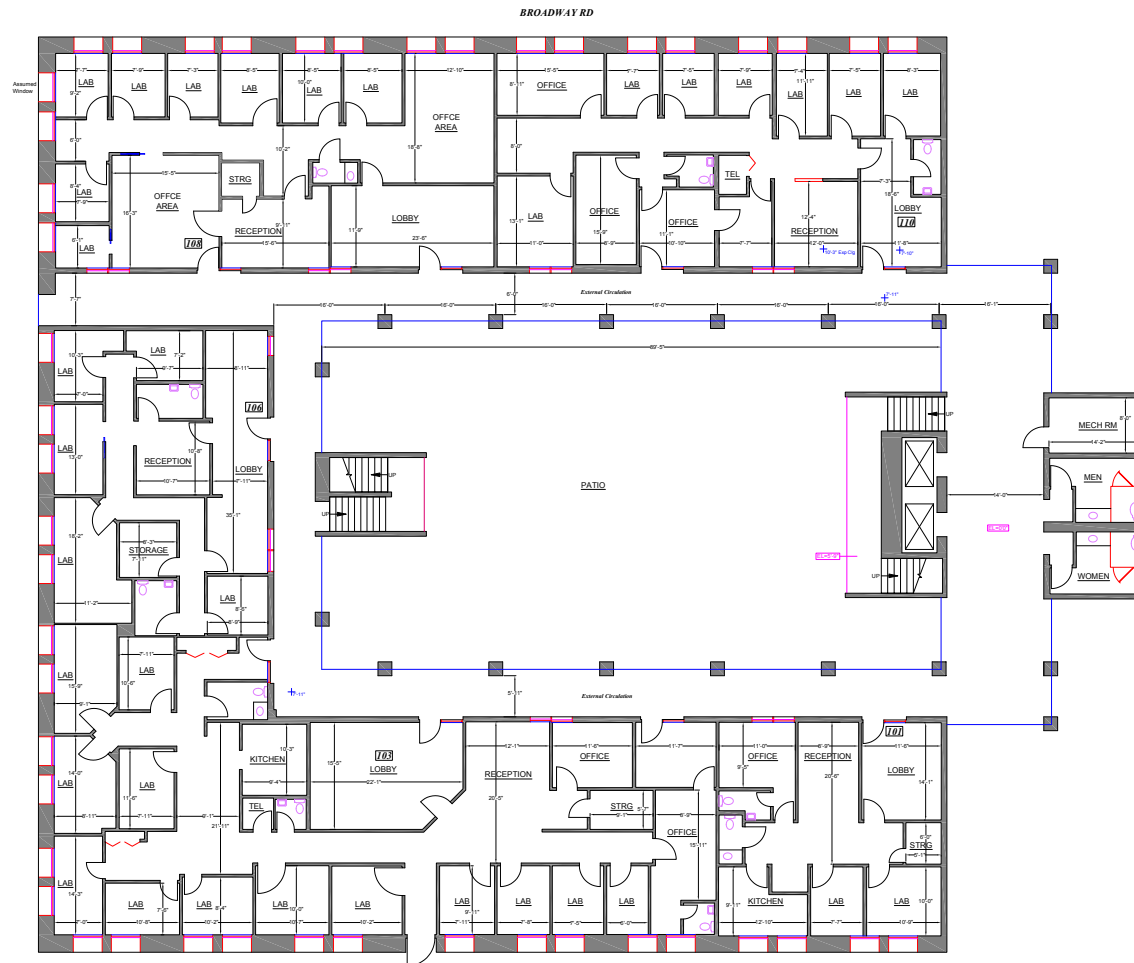

6550 E BROADWAY RD

MESA, ARIZONA 85206

FIRST FLOOR

NOT TO SCALE
ALL MEASUREMENTS ARE APPROXIMATE

Katie McIntyre

+1 602 735 5638

katie.mcintyre@cbre.com

Vince Femiano