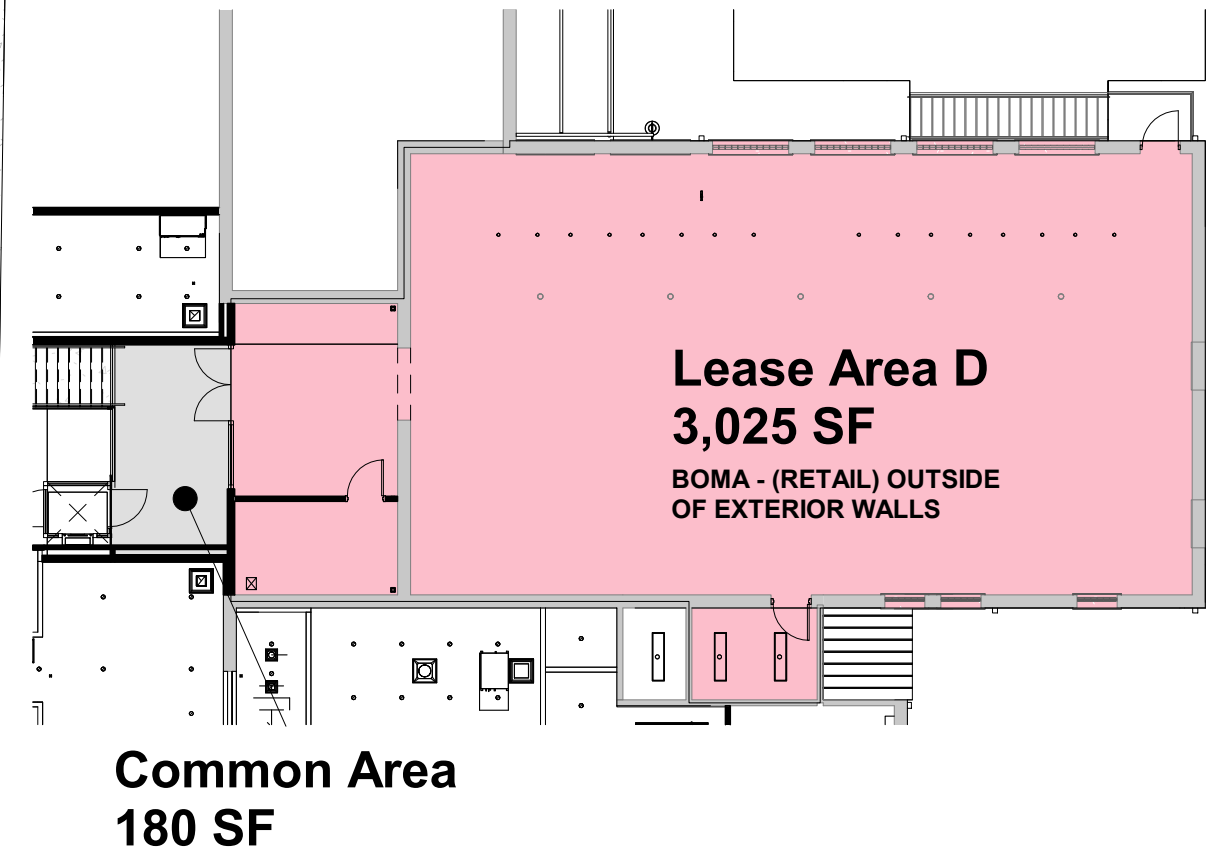

① LEASE AREA PLAN MAIN LEVEL - BOMA v1
1/16" = 1'-0"

② LEASE AREA PLAN UPPER LEVEL - BOMA
1/16" = 1'-0"

LEASE AREAS	THE LAUNDRY AT BULLSTREET
	LEASE AREA PLAN
	9/25/2024