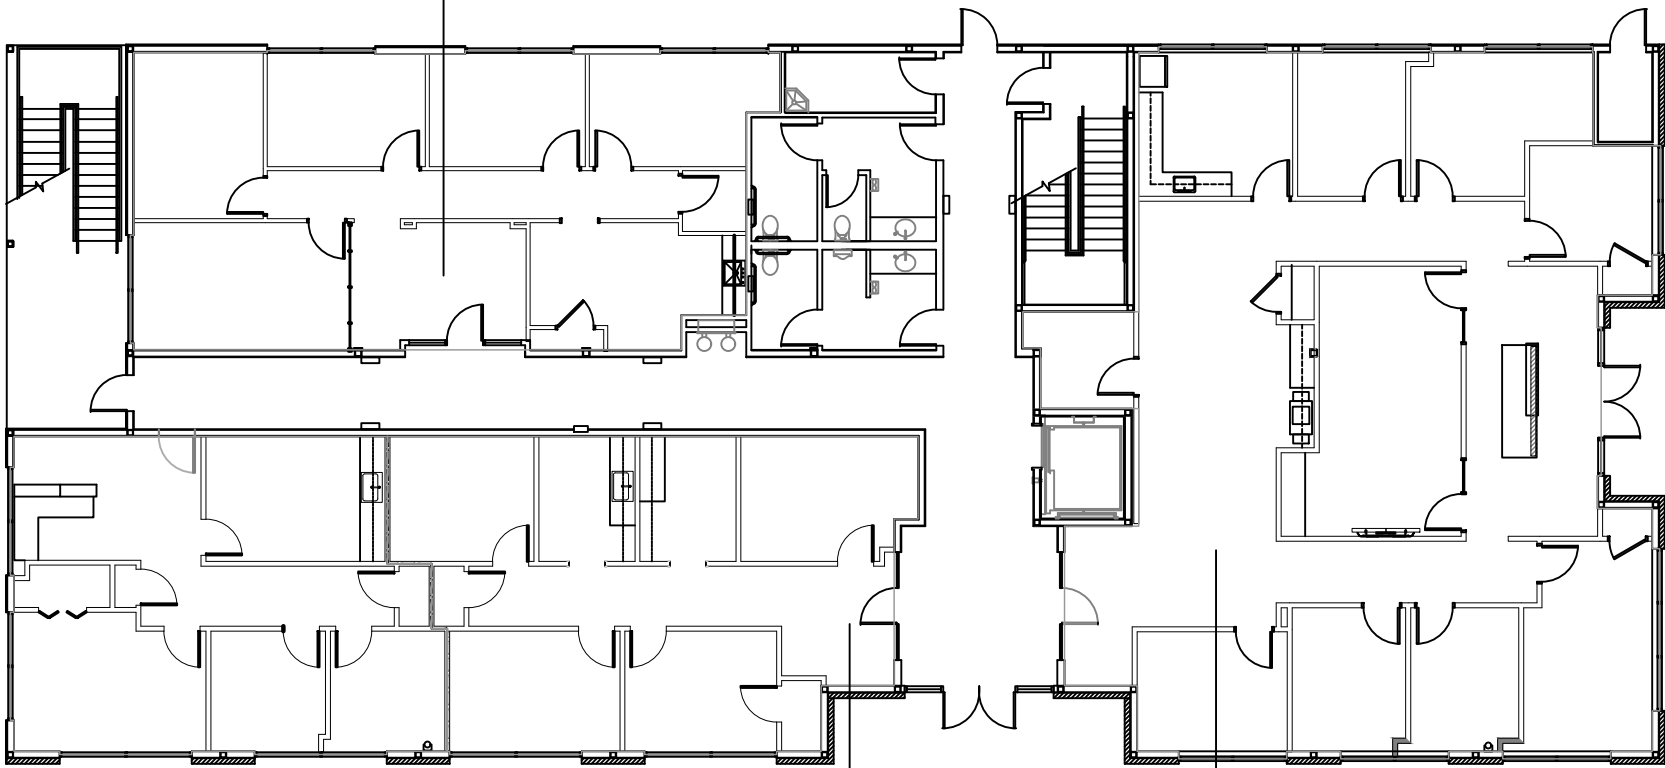

[**LEVEL 1**]
NAPIER WEST
SHAVANO PARK, TX

SUITE #104
1,487 SF

SUITE #100
2,251 SF

SUITE #108
3,033 SF

[DRAWING INFO. _____]

SCALE: 1/16" = 1'-0"
LEVEL ONE

RUTH@THEJORDANGROUP-SA.COM

[DATE _____]