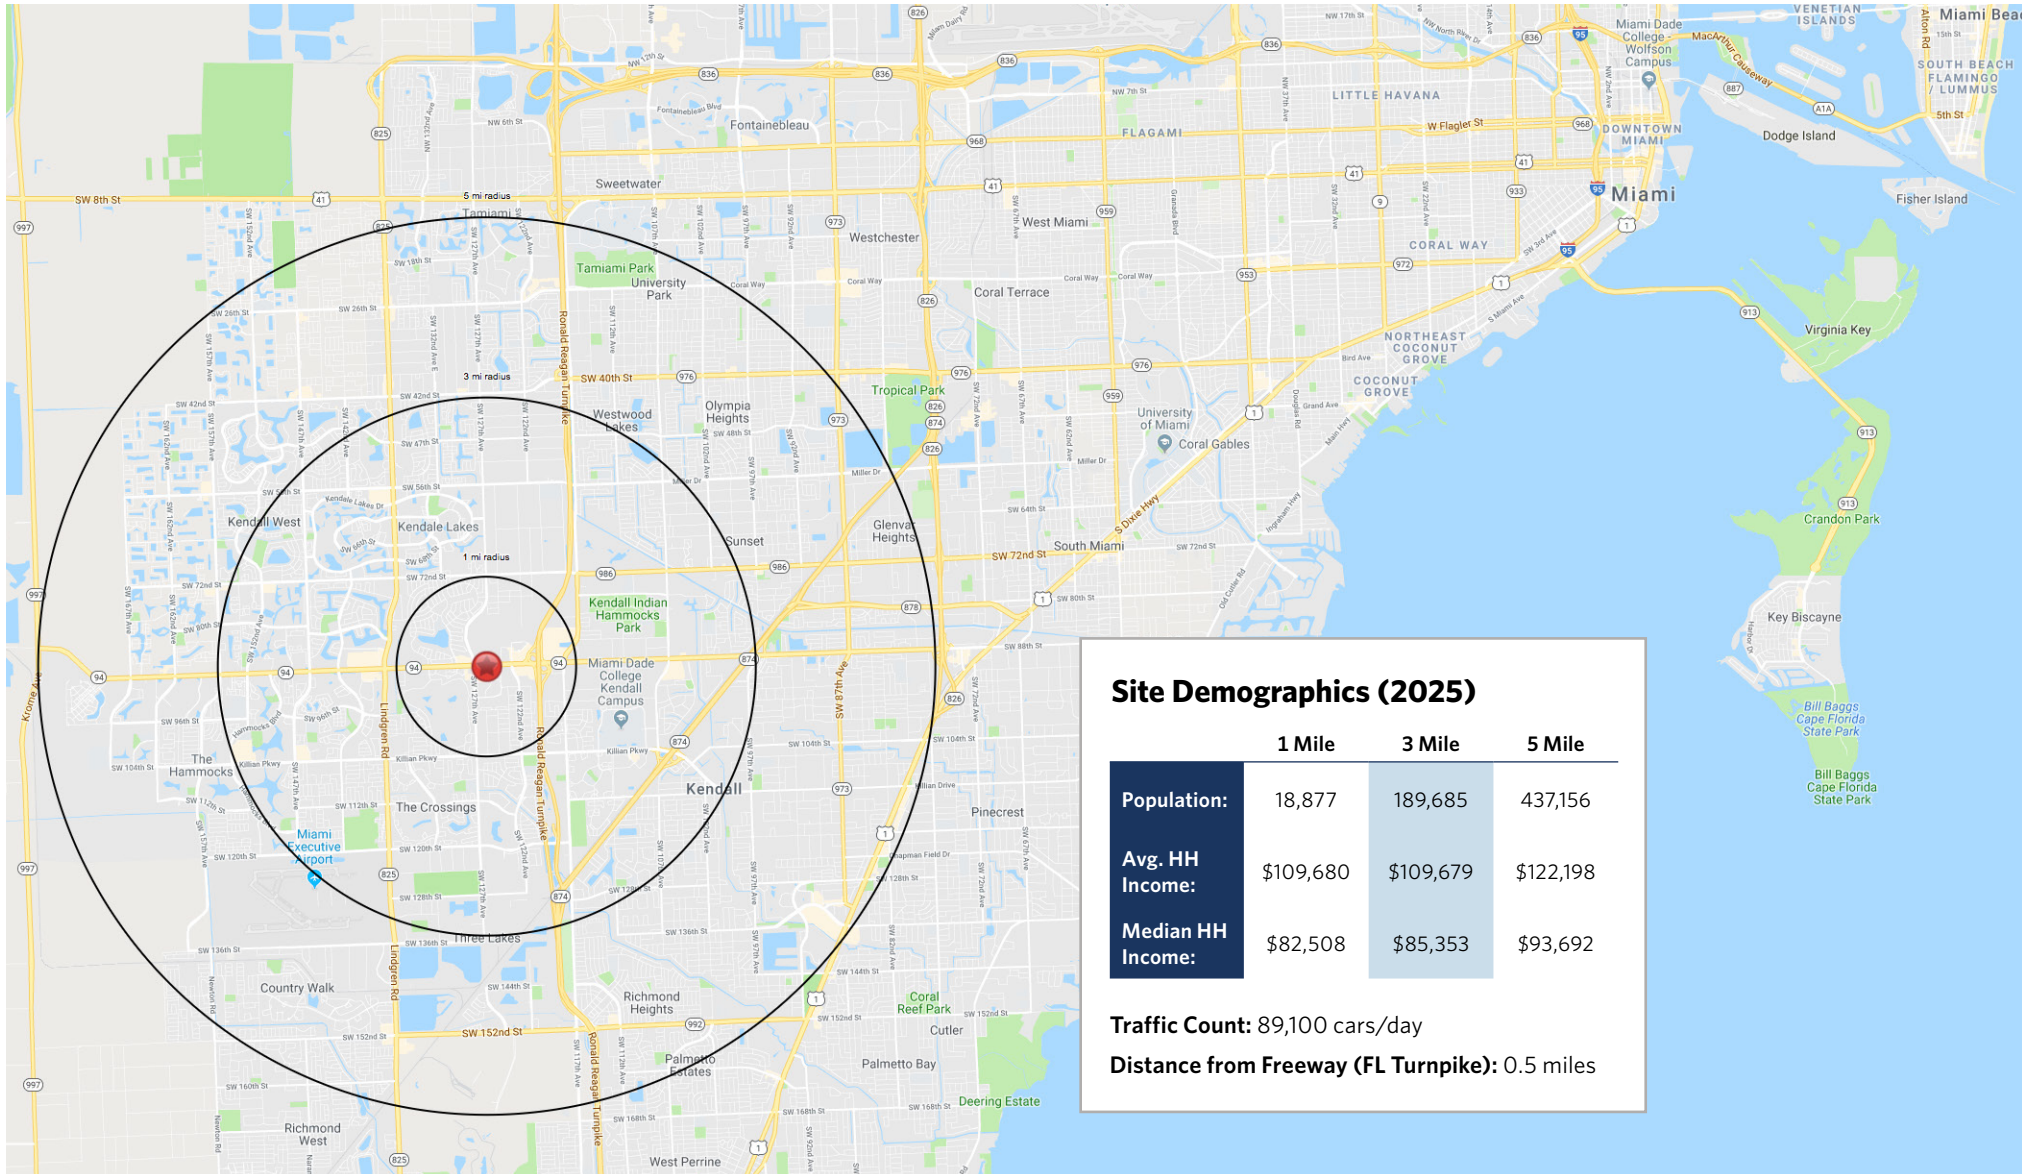

### Site Demographics (2025)

	1 Mile	3 Mile	5 Mile
<b>Population:</b>	18,877	189,685	437,156
<b>Avg. HH Income:</b>	\$109,680	\$109,679	\$122,198
<b>Median HH Income:</b>	\$82,508	\$85,353	\$93,692

**Traffic Count:** 89,100 cars/day  
**Distance from Freeway (FL Turnpike):** 0.5 miles