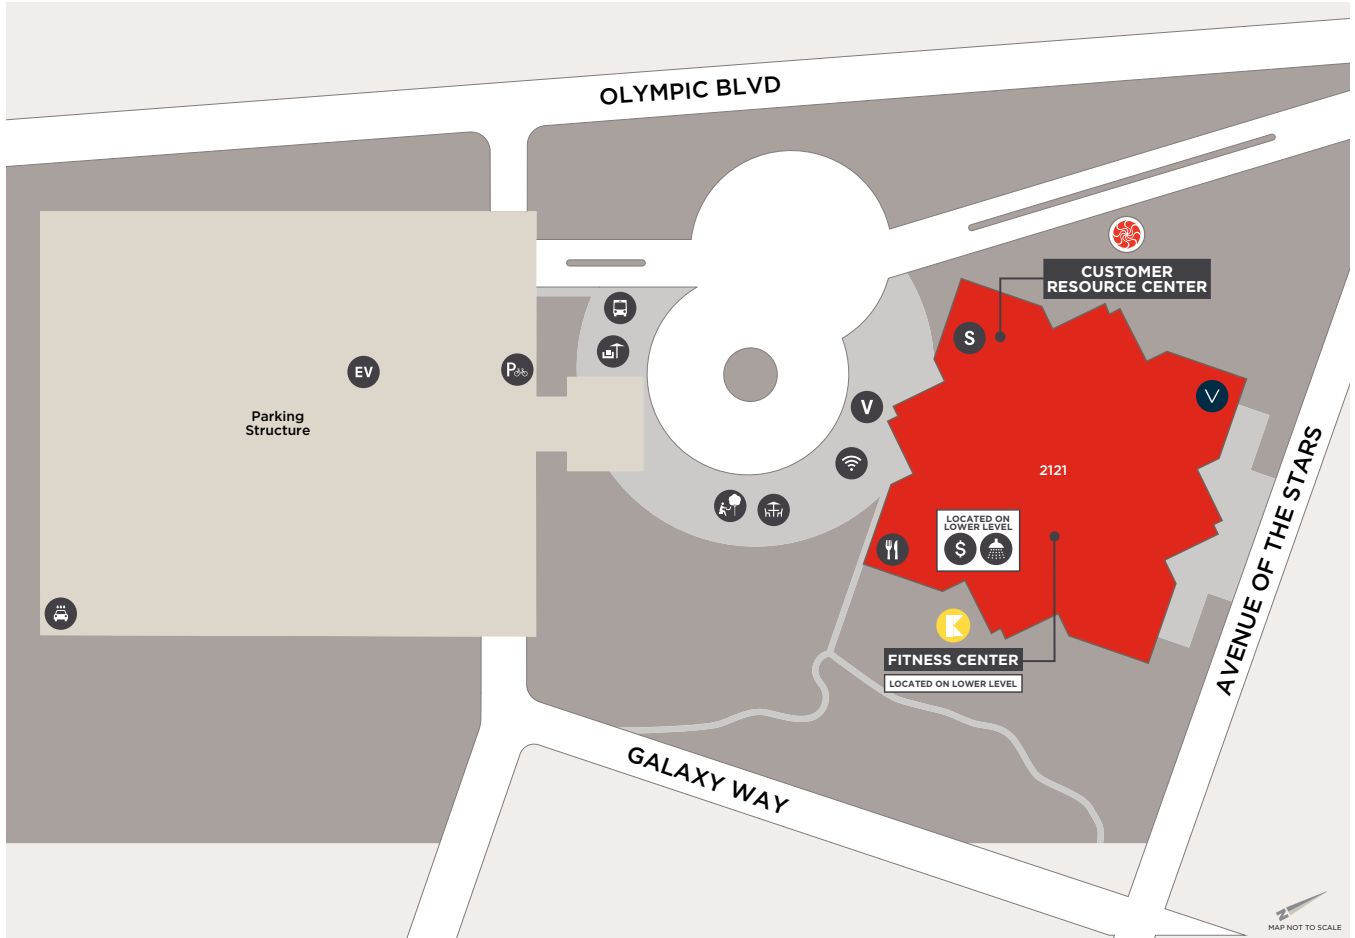

Surrounding Area

Westfield Century City

10250 Santa Monica Blvd
310.277.3898

Featuring more than 200 shops and restaurants, choose from an inspired mix of dining options including Blue Bottle Coffee, Del Frisco's Double Eagle Steak House, Din Tai Fung, Eataly, Javier's, La Vaca Brazilian Grill, Shake Shack, Tender Greens and more.

KINETIC

Energize your body and mind. Fitness Center located on the lower level.

Open: M-F, 5:00 a.m. to 10:00 p.m.,
Sat 9:00 a.m. to 1:00 p.m.

The Commons

Connect and collaborate in a WiFi-enabled outdoor gathering area.

ATM

20th Century Fox Credit Union located on the lower level.

Auto Detailing & Car Wash

Full-service detailing and hand car washes in the parking structure on the P-1 level. 818.590.2050

EV Charging

Available on the P-5 level of the parking structure.

Customer Resource Center

Open: M-F, 8:00 a.m. to 5:00 p.m.
310.551.2500

/ WORK SMART. LIVE WELL.® /

AMENITIES

/ 2121 Avenue of the Stars, Los Angeles, CA 90067

- 
ATM
- 
Auto Detail
- 
Bike Parking
- 
Café
- 
Dining Terrace
- 
EV Charging
- 
Outdoor Workspace
- 
Outdoor Seating
- 
Security
- 
Showers
- 
Shuttle
- 
Valet
- 
Venue Meetings & Events
- 
WiFi-Enabled Workplace