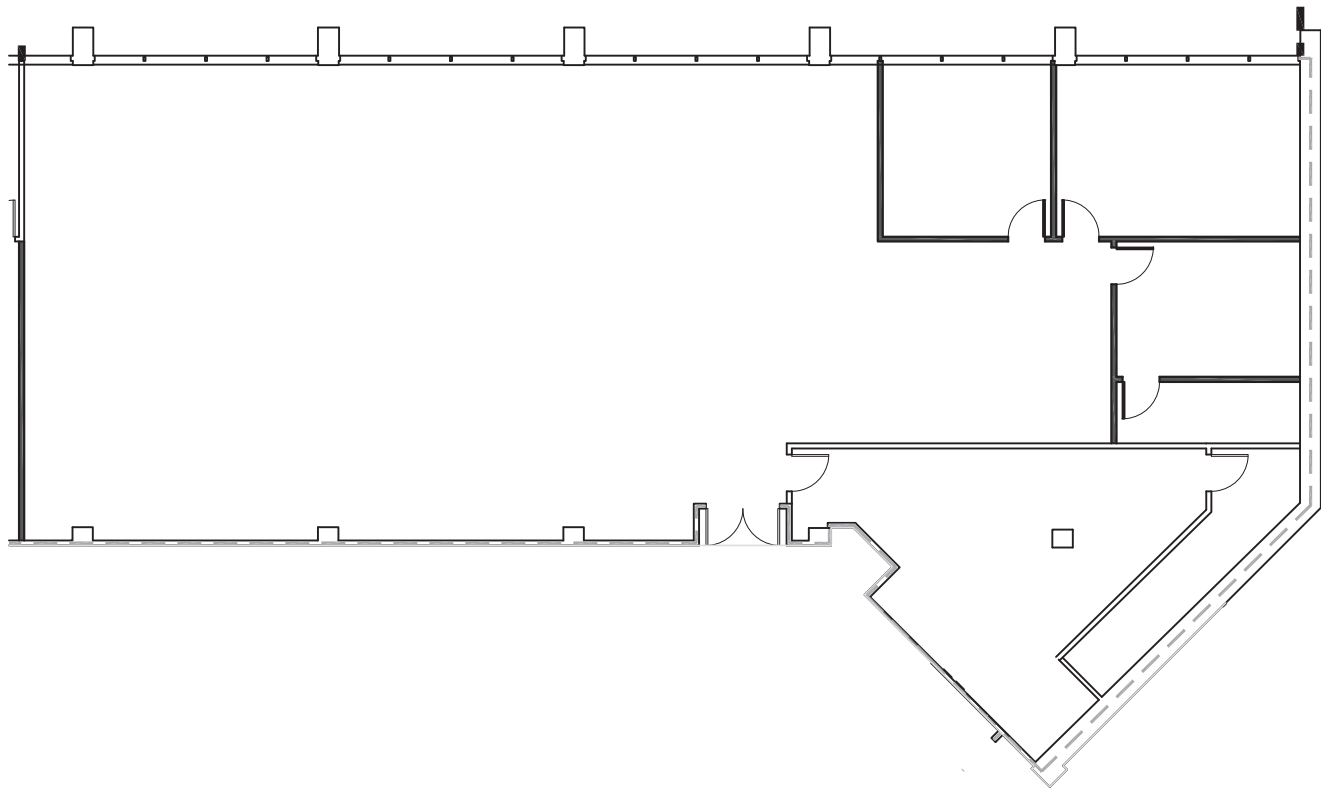

**Horizon**

**at Tampa Bay Park**  
4511 North Himes Avenue  
Tampa, Florida 33614

Suite 180  
5,191 rsf

Laurie Alden  
(813) 876-7000

Disclaimer: The above floor plan is not to scale.  
The available space shown is believed to be correct but is subject to change.