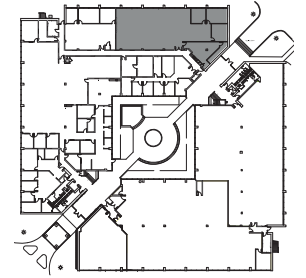

**Horizon**

**at Tampa Bay Park**  
4511 North Himes Avenue  
Tampa, Florida 33614

Suite 180  
5,191 rsf

Laurie Alden  
(813) 876-7000

Disclaimer: The above floor plan is not to scale.  
The available space shown is believed to be correct but is subject to change.