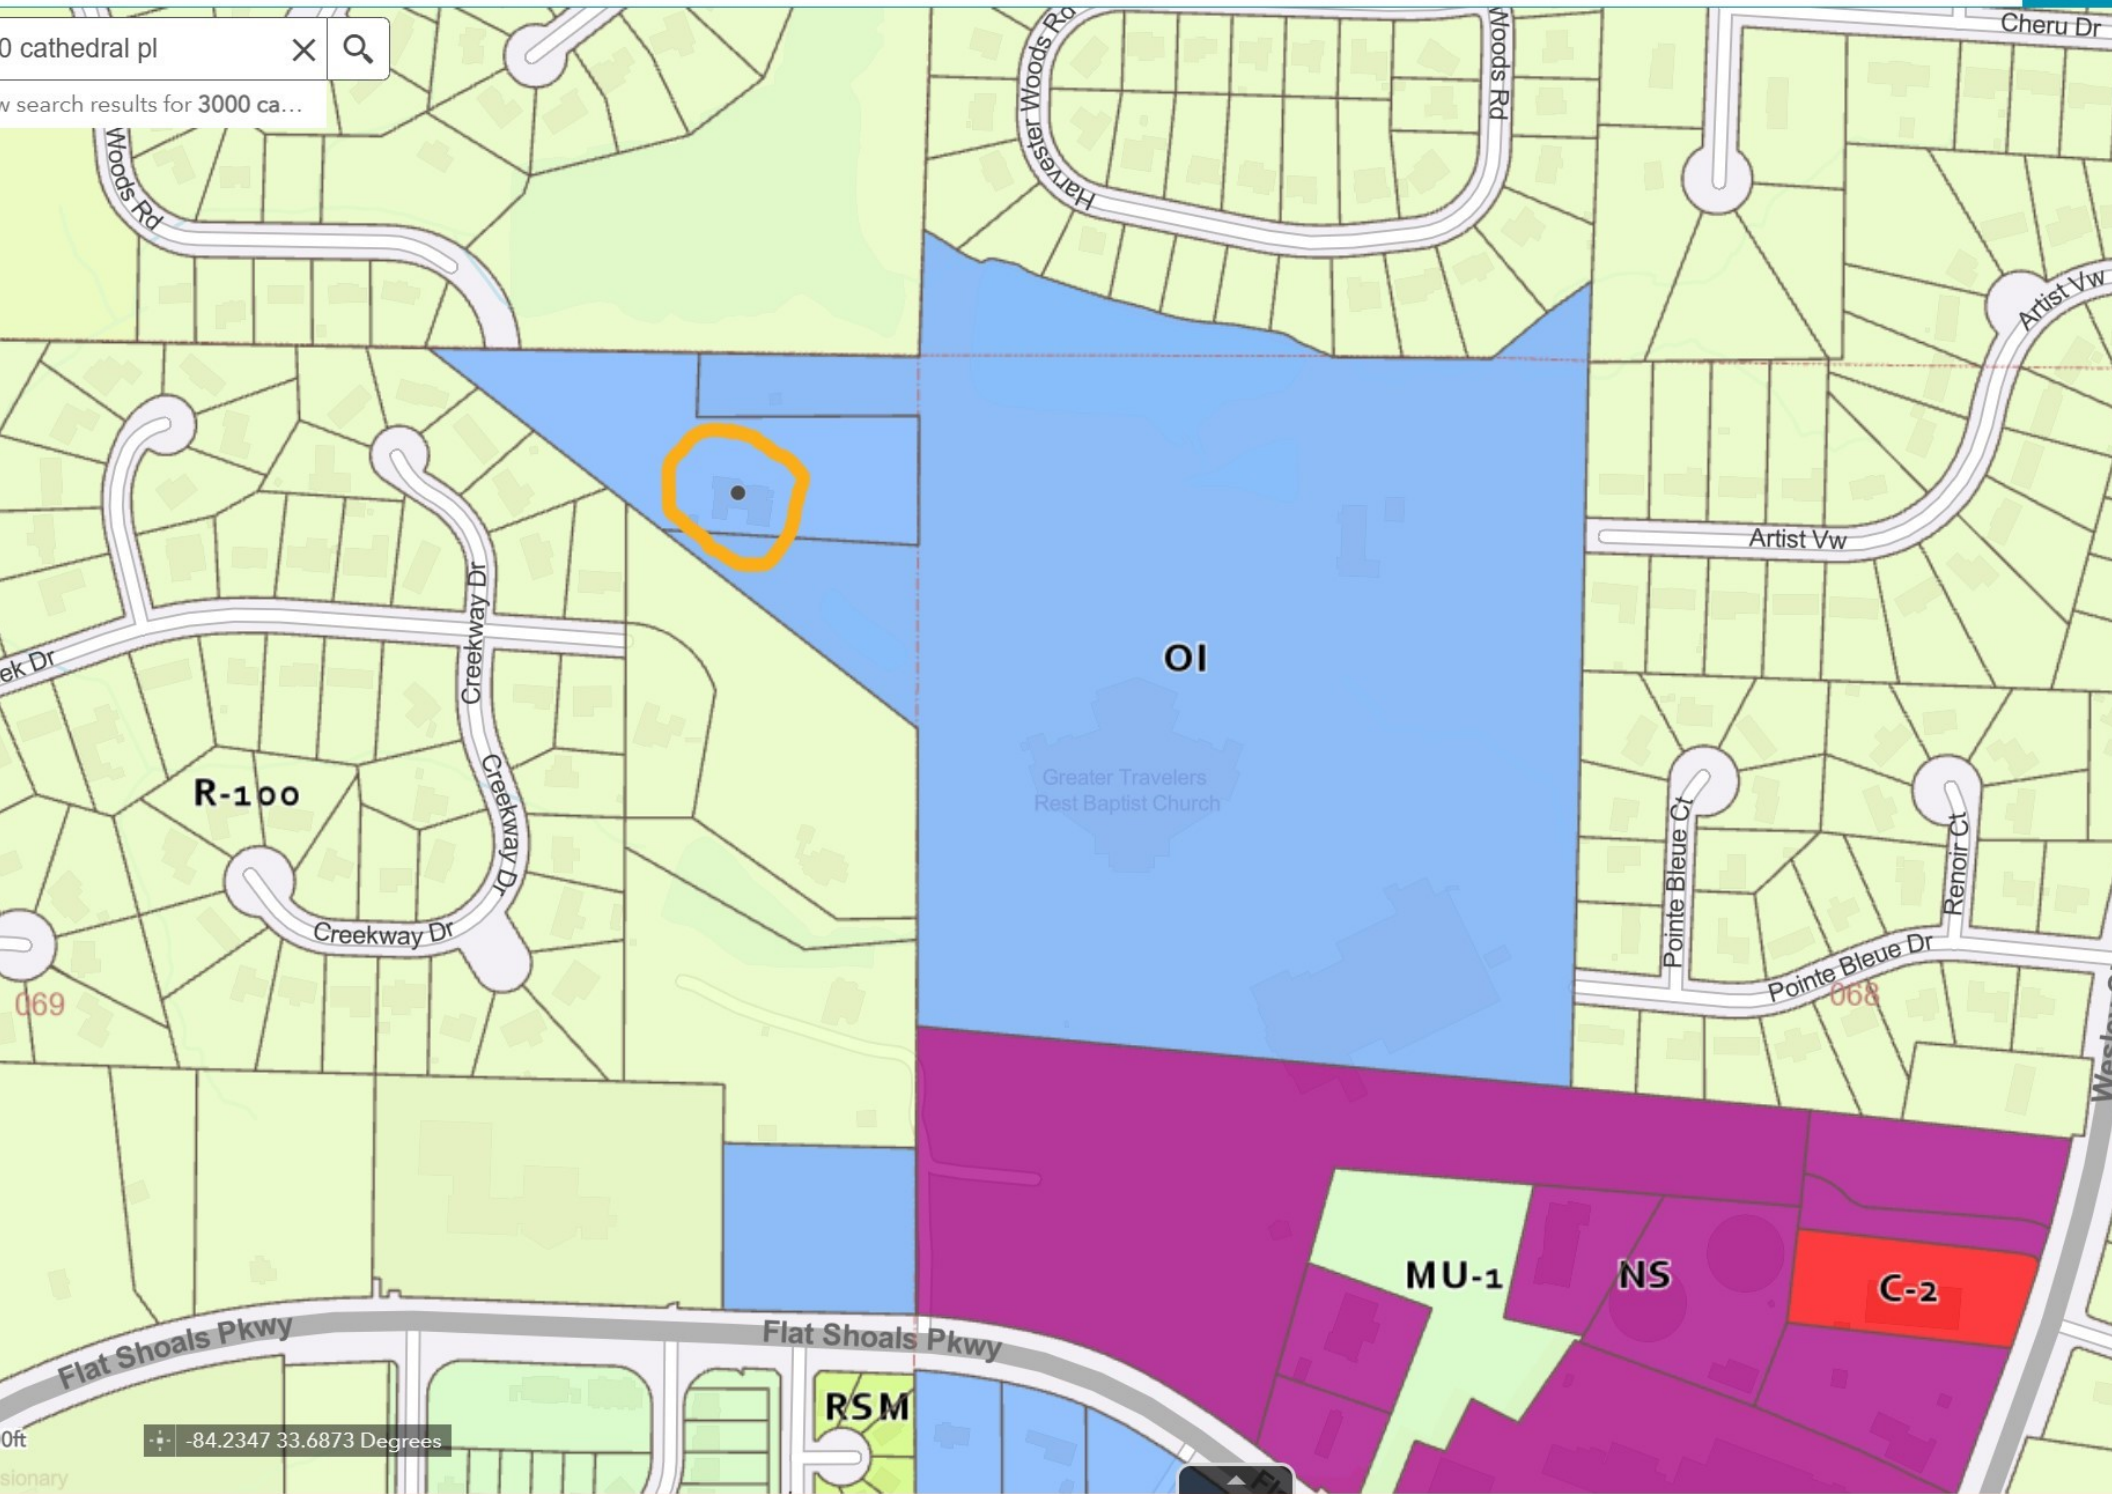

0 cathedral pl X Q

w search results for 3000 ca...

0ft -84.2347 33.6873 Degrees