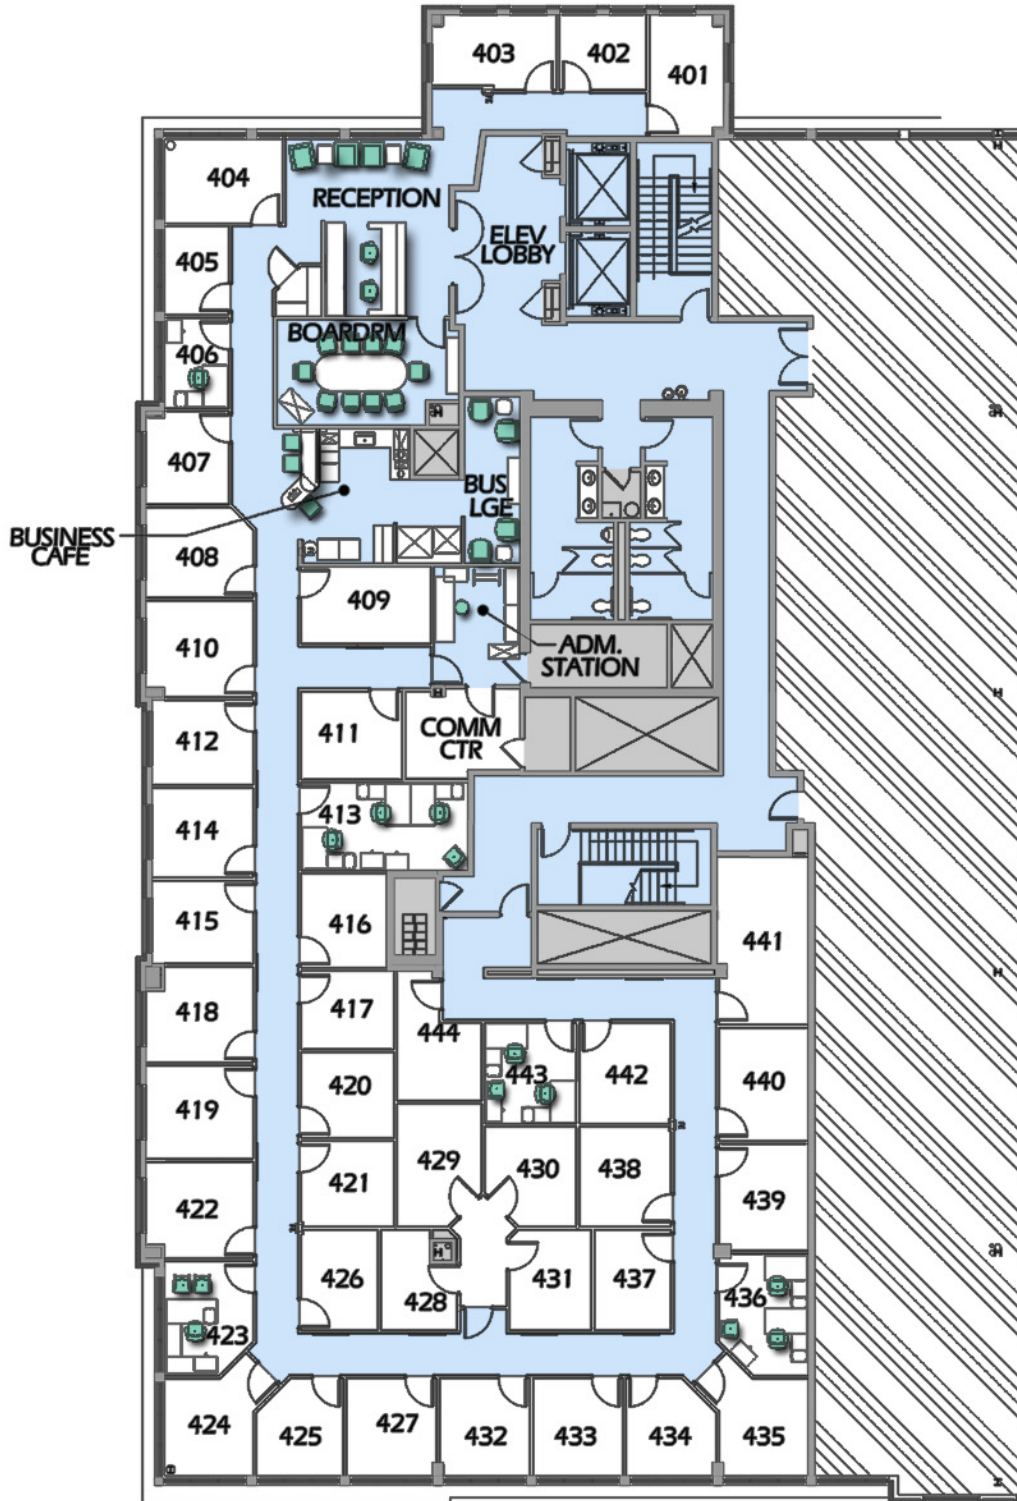

# CROCKER PARK

159 Crocker Park Blvd  
4th Floor  
Westlake, Ohio 44145

a member of  
THE REGUS GROUP NETWORK