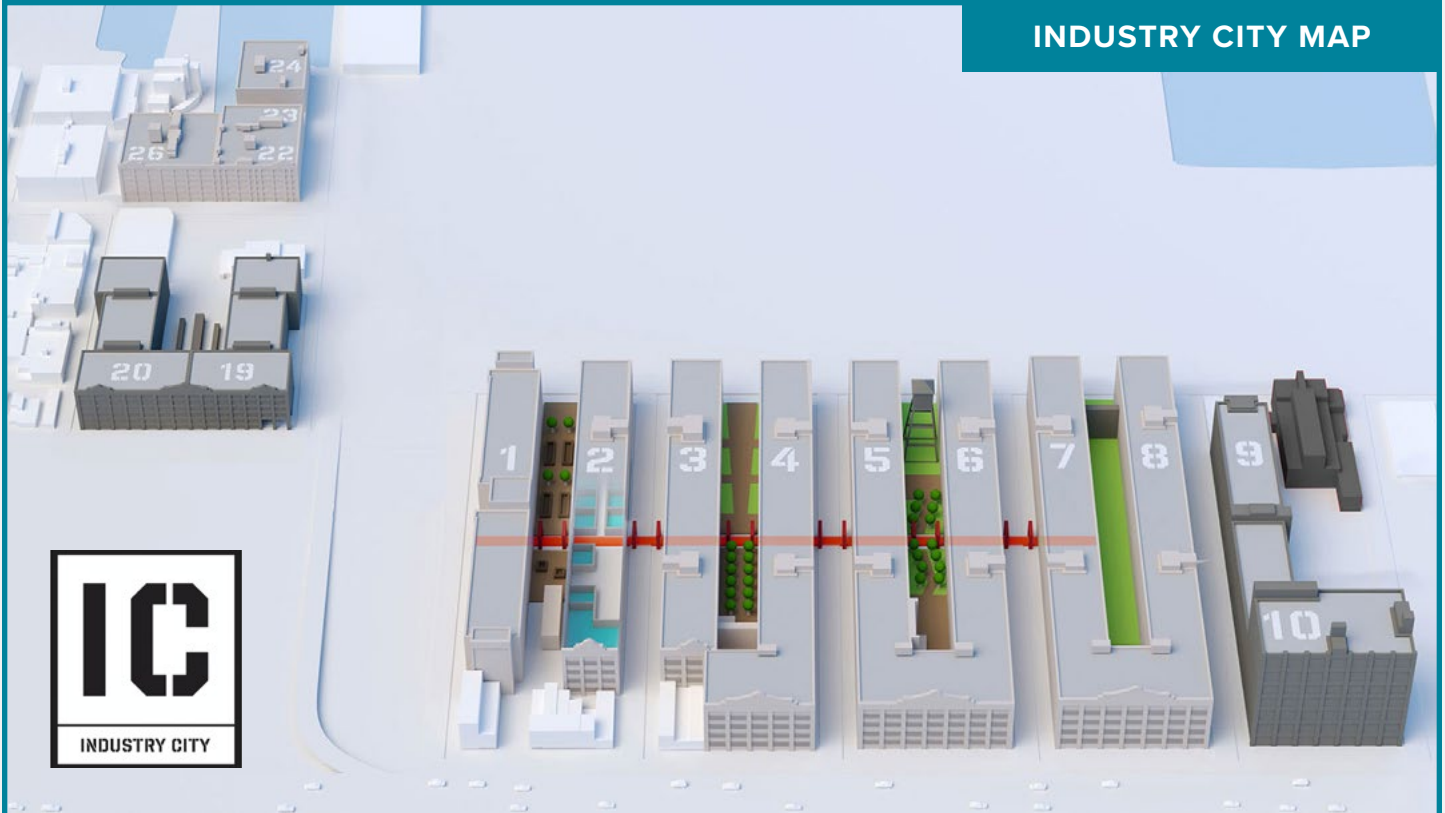

29TH STREET

Food + Drinks

Avocaderia
Bangkok B.A.R.
Barrow's Intense
Big aLiCe Brewing
Brooklyn Roasting Co
Brooklyn Kura
Burger Joint
Colson Patisserie
Ejen
Ends Meat
Fort Hamilton Distillery
The Frying Pan BK
Gumption Coffee
Gun Hill Publick House
Hometown Bar-B-Que
Japan Village
Kotti Berliner
Li-Lac Chocolates
Oldies

One Girl Cookies
Reggae Town Cafe
Renegades of Sunset
Sahadi's
Standard Wormwood
Starbucks
Table 87
Taco Mix
Taza Mkt
Waku Waku

Shops + Services

Arcade by A Current Affair
Attias Kitchen Supply
Book Off*
Daiso*
Game Room
Gloss Brooklyn
HiFi Provisions
IC General Supply

King of Kings
Kuraichi
Little Shop of Soil
Moore Brothers Wine
Nazz Forge
Petanque by Carreau Club
Petco
Porsche
PowerHouse @ IC
Rue du Paradis
St. Mark's Comics
The Loft at Japan Village*
UPS Store
Volvo

Home Furnishings

ABC Carpet + Home
City Foundry
Design Within Reach
IC Store by WantedDesign

Imports from Marrakesh
Porcelanosa
Restoration Hardware
West Elm Outlet

Maker Spaces

Ashya
Christophe Pourny
Court Tree Collective
For Sea and Oats
Hollander + Lexer
Mr. Boddington's Studio
Mr. Kaves Pigtown
N+A Jewelry
Saskia
Soil to Studio
Tadaima
Waplinger + Euell