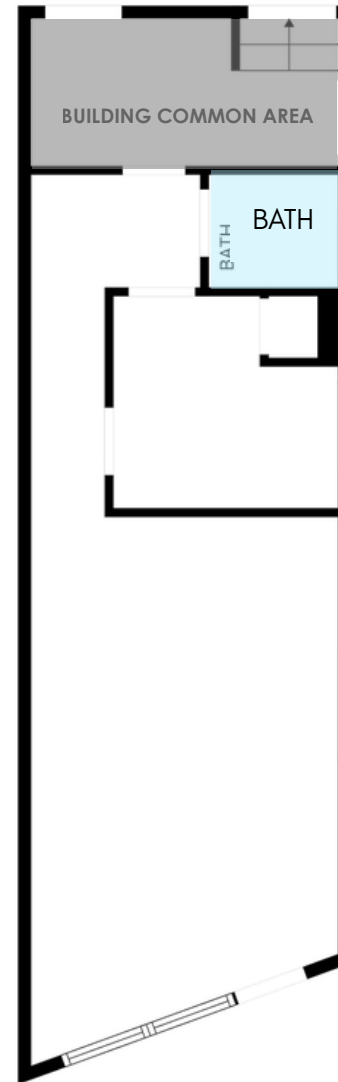

**141 New Hyde Park Rd,
Franklin Square**
ADDRESS

+/- 900 SF
+/- 550 SF
SPACE SIZE

Upon Request
ASKING RENT

- **Newly renovated 550 SF unit**
- **15,558 vehicles per day on
New Hyde Park Rd**
- **Perfect for office, retail, and
showrooms**

COMMENTS

INTERIOR - 550 SF UNIT

FLOOR PLANS

+/- 900 SF

+/- 550 SF

NEW HYDE PARK RD

JULIANA CHIARELLI

516.640.8669