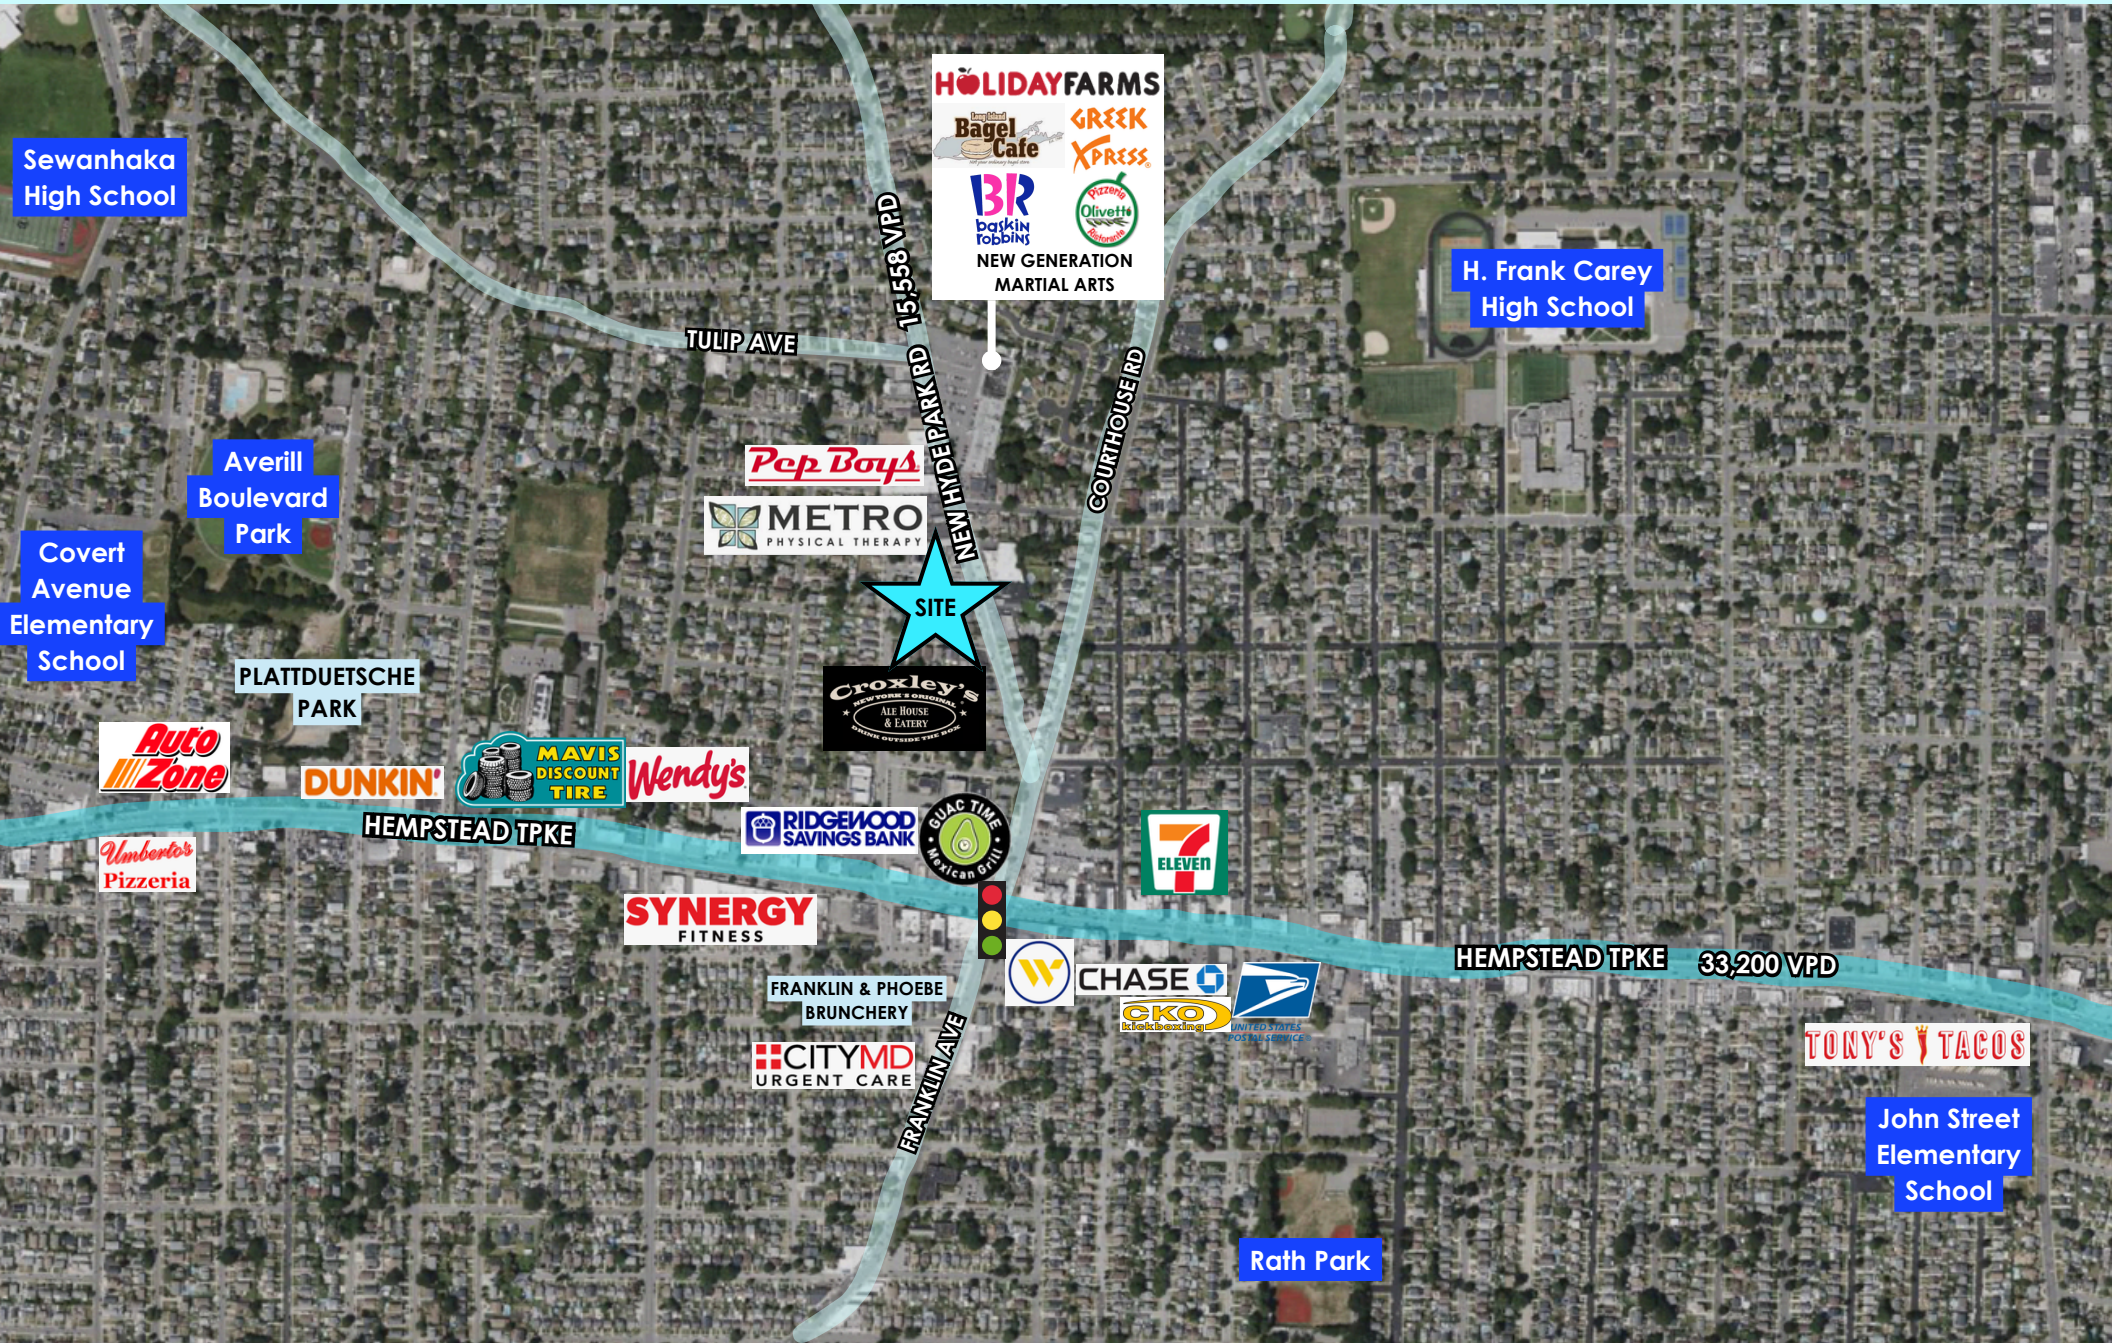

MARKET AERIAL

JULIANA CHIARELLI

516.640.8669