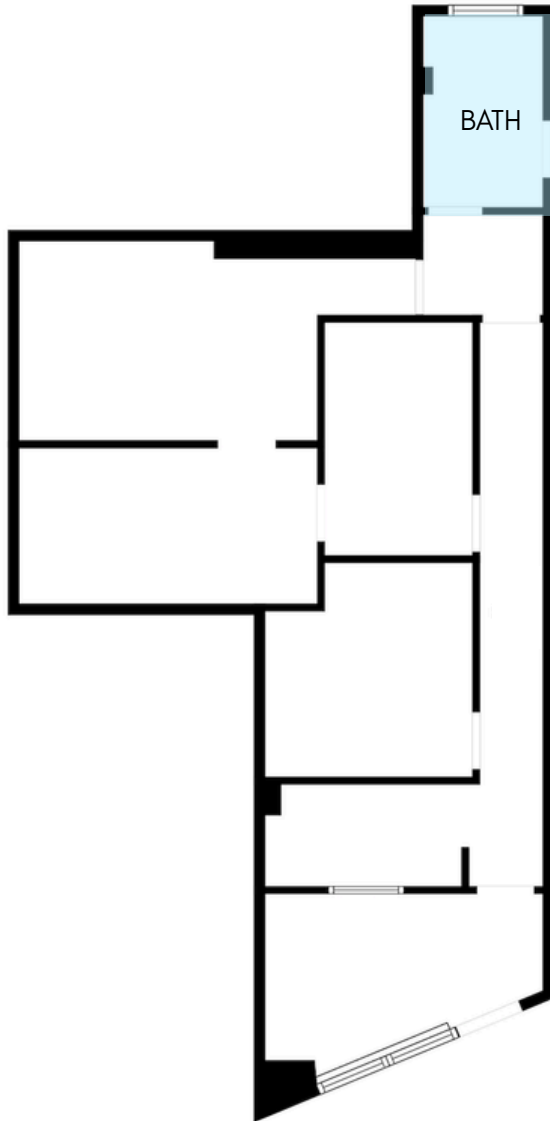

**141 New Hyde Park Rd,
Franklin Square**
ADDRESS

+/- 900 SF
+/- 550 SF
SPACE SIZE

Upon Request
ASKING RENT

- **Newly renovated 550 SF unit**
- **15,558 vehicles per day on
New Hyde Park Rd**
- **Perfect for office, retail, and
showrooms**

COMMENTS

INTERIOR - 550 SF UNIT

FLOOR PLANS

+/- 900 SF

+/- 550 SF

NEW HYDE PARK RD

JULIANA CHIARELLI

516.640.8669