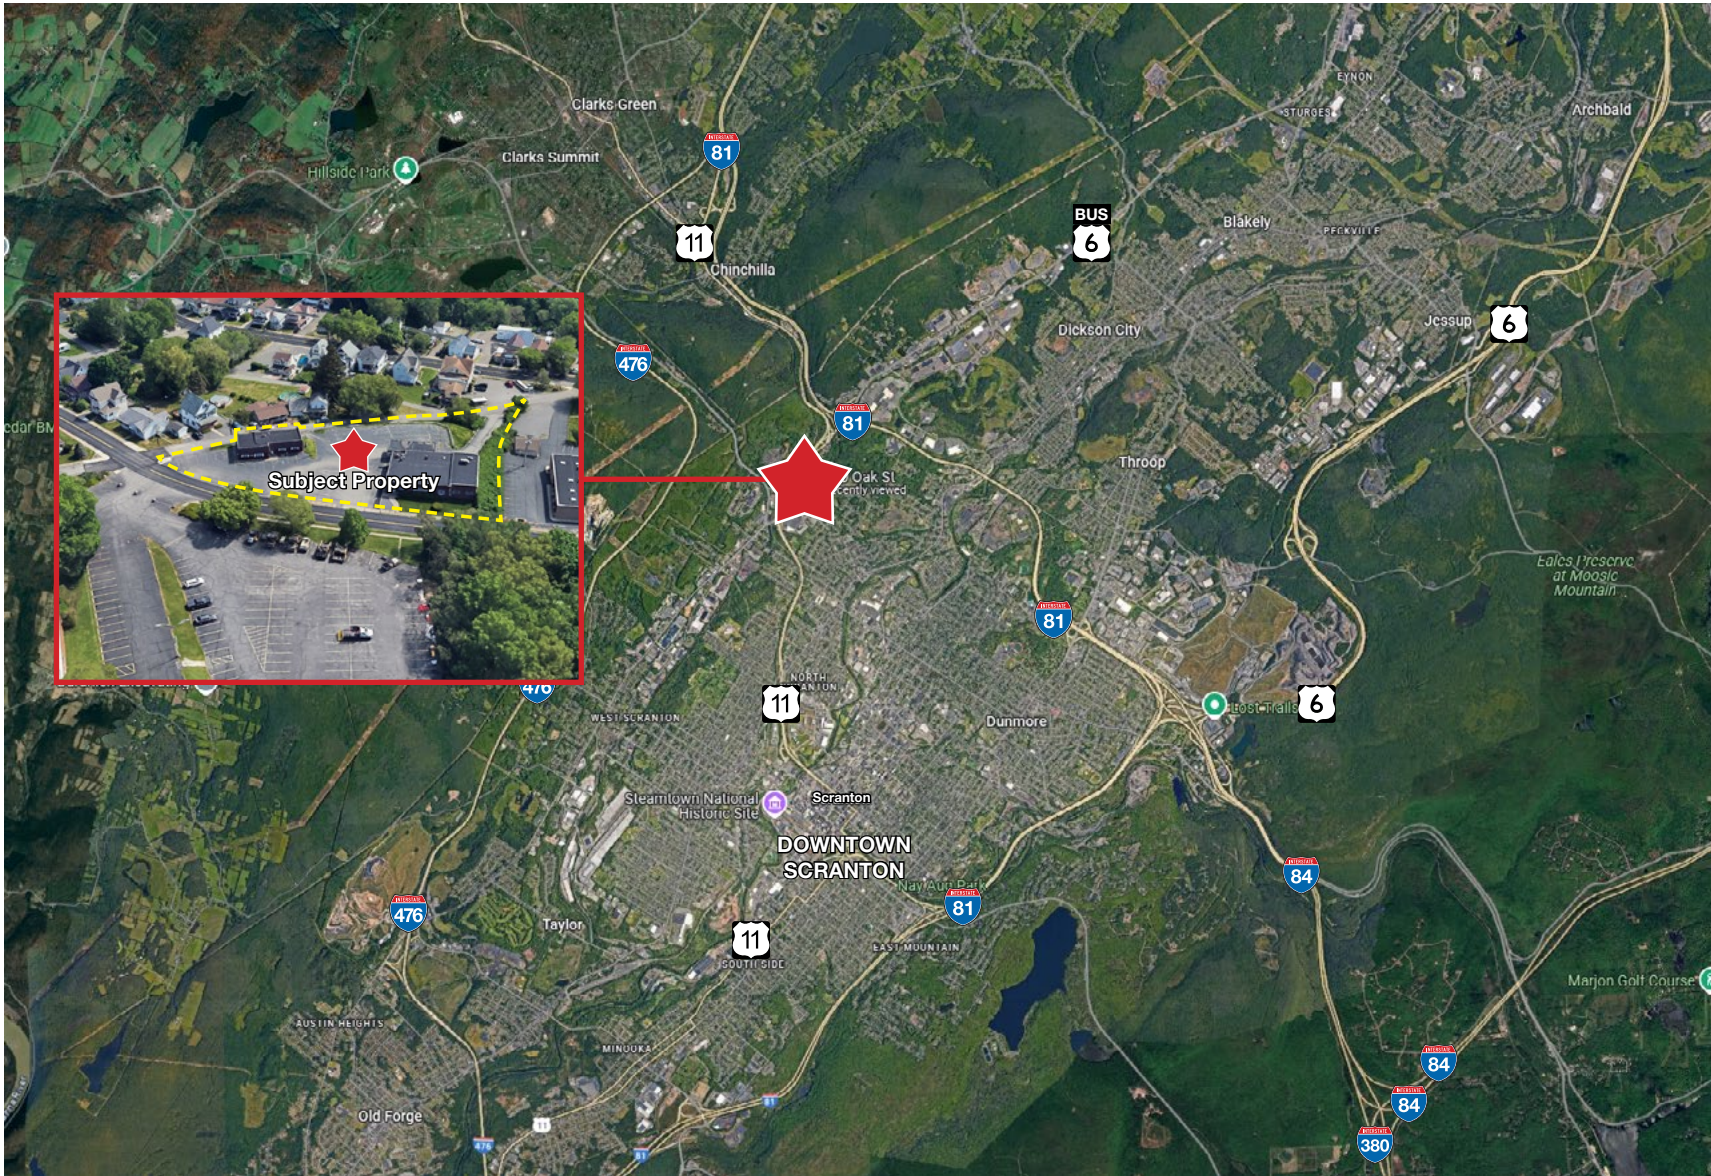

Credit Union Building

Administration Building

For more information, please contact:

Mike Detter | SIOR
mdetter@geisrealty.com
(570) 468-8810

200 Abington Executive Park | Suite 202 | Clarks Summit, PA 18411
996 Old Eagle School Road | Suite 1117 | Wayne, PA 19087
www.geisrealty.com