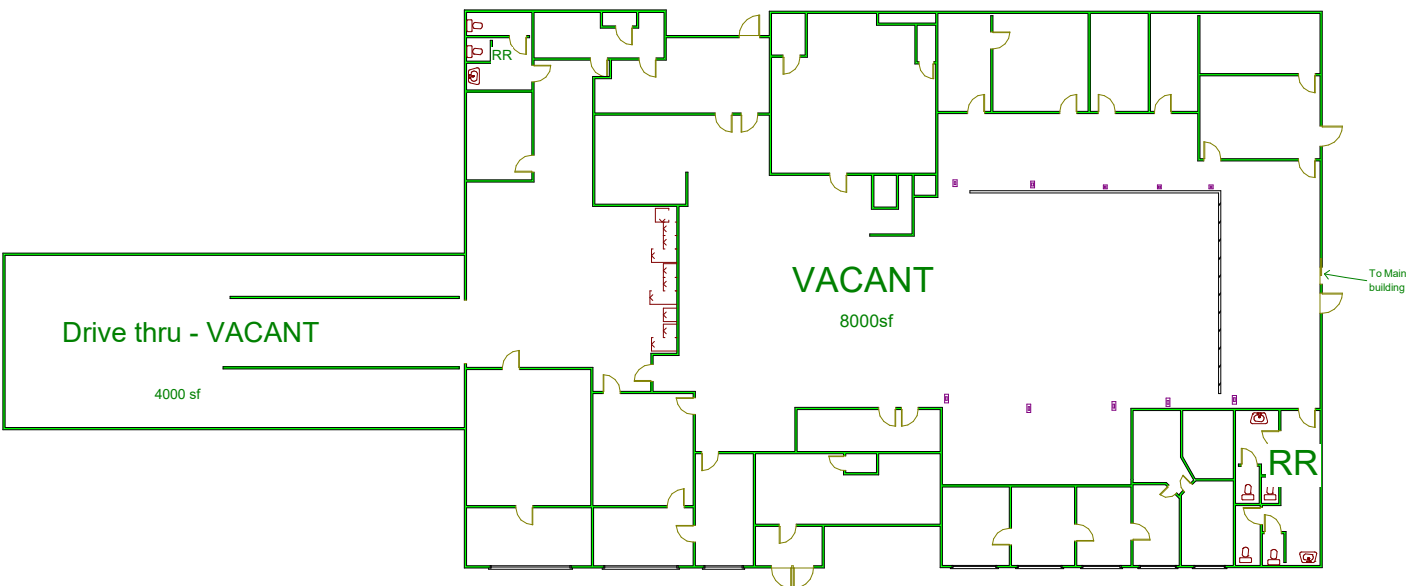

2ND FLOOR
2401 TERMINI, DICKINSON, TX 77539

E = EXIT SIGN

1ST FLOOR

2401 TERMINI ST.
DICKINSON TX 77539

Drawing not to scale

TERMINI

LEASING INFO
281-484-1111