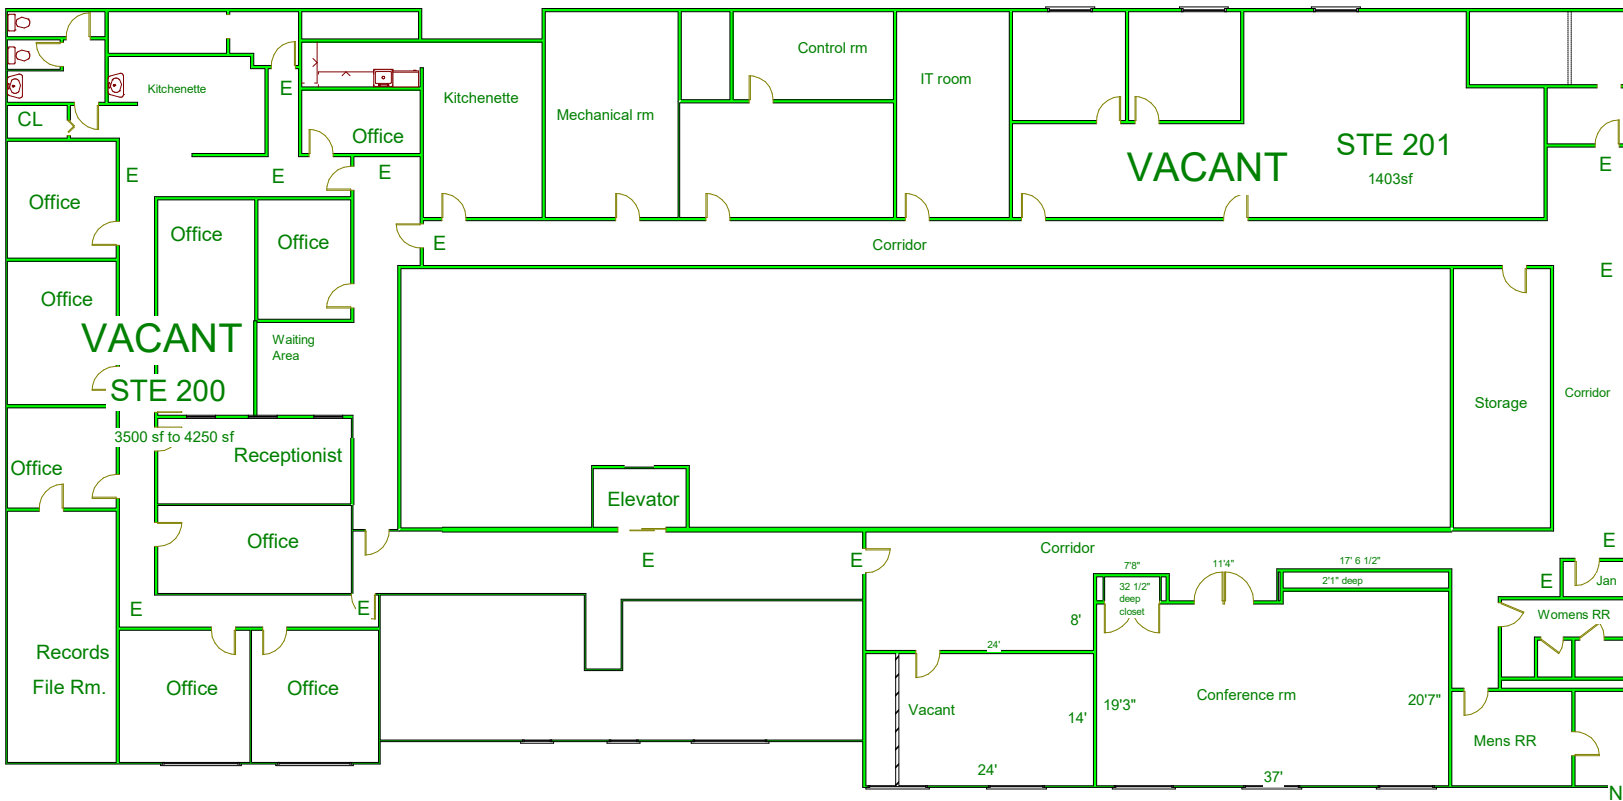

2ND FLOOR
2401 TERMINI, DICKINSON, TX 77539

E = EXIT SIGN

1ST FLOOR

2401 TERMINI ST.
DICKINSON TX 77539

Drawing not to scale

TERMINI

LEASING INFO
281-484-1111