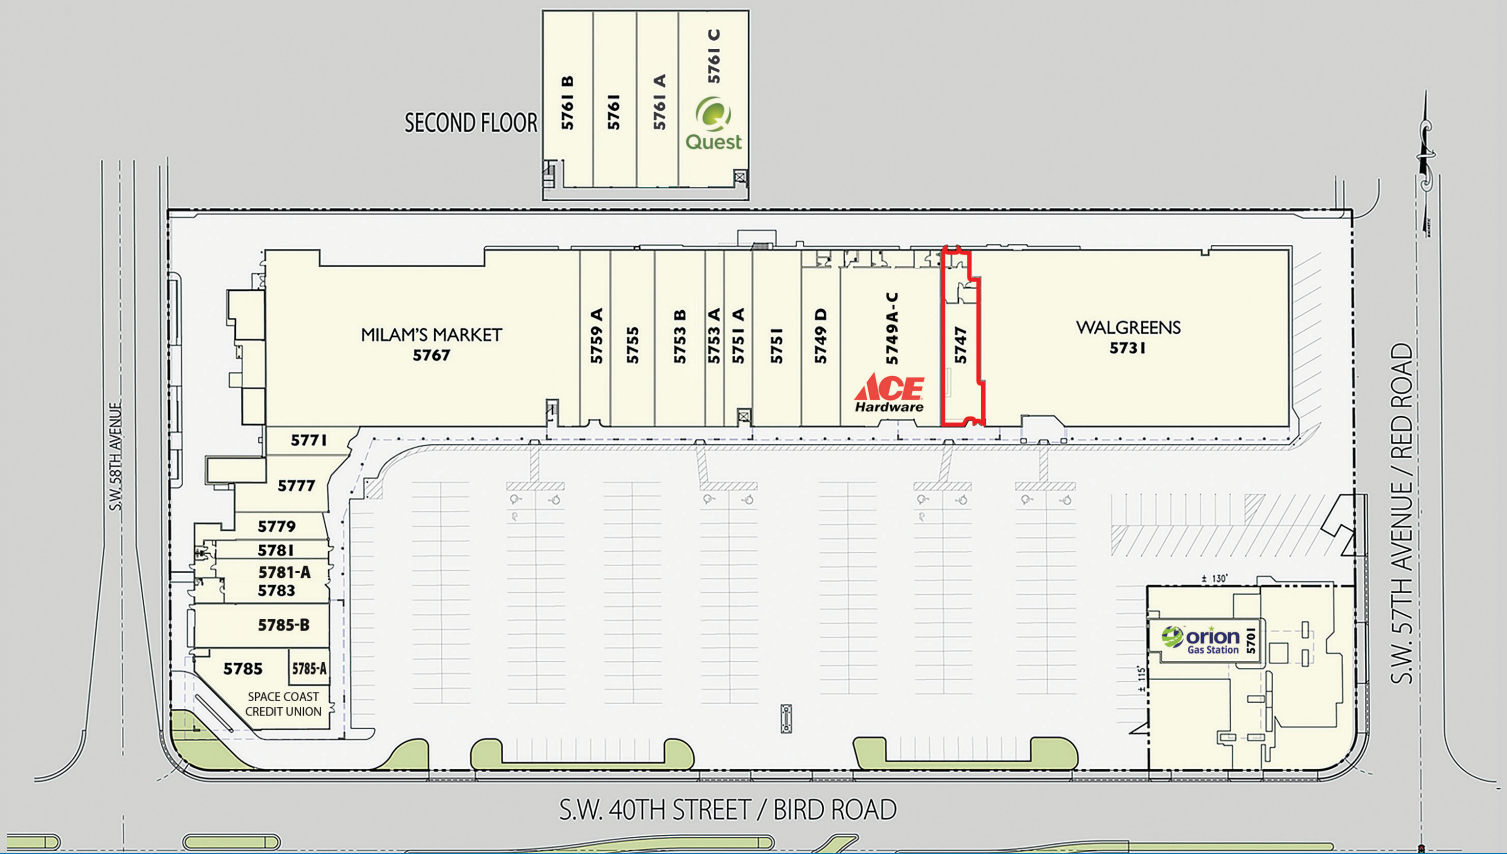

## Property Overview

Red Bird is located at the northeast corner of S.W. 40th Street (Bird Road) and S.W. 57th Ave. (Red Road), placing it strategically at the heart of both the cities of Coral Gables, South Miami, and less than 3 minutes away from the University of Miami. The property consists of 95,089 sq. ft. of retail tenants and is anchored by the specialty grocer Milam's Supermarket, Walgreens, Space Coast Credit Union and the award winning Matsuri Japanese Restaurant.

## Current Tenants

Tenant	Unit Number	Sq. Ft.
Orion Gas Station	5701	3,000
Walgreens	5731	21,762
Available	5747	2,639
Ace Hardware	5749A-C	7023
Top Hat Wine & Spirits	5749D	2,552
Taipa Peruvian Restaurant	5751	3,300
Laria Med Spa	5751A	1,600
R.G. Jewelers	5753A	1,600
Red Bird Animal Clinic	5753B	2,987
Matsuri Restaurant	5759A	2,500
Apizza Brooklyn	5755	3,058
Quest Diagnostics	5761C	4,226
Pancitas Pregnancy Imaging	5761A	1,100
Physician's Weight Loss Center	5761B	1,563
The Brandon Company	5761	1,708
Milam's Supermarket	5767	18,187
Red Bird Dental	5771	962
Gilbert's Bakery	5777	2,212
Red Bird Hair Stylist	5779	1,195
AT & T Phone Store	5781	1,041
Bloom Bar Nail Salon	5781A/5783	2,274
Presto Cleaners	5785A	600
Laria Optical Center	5785B	2,215
Space Coast Credit Union	5785	4,050