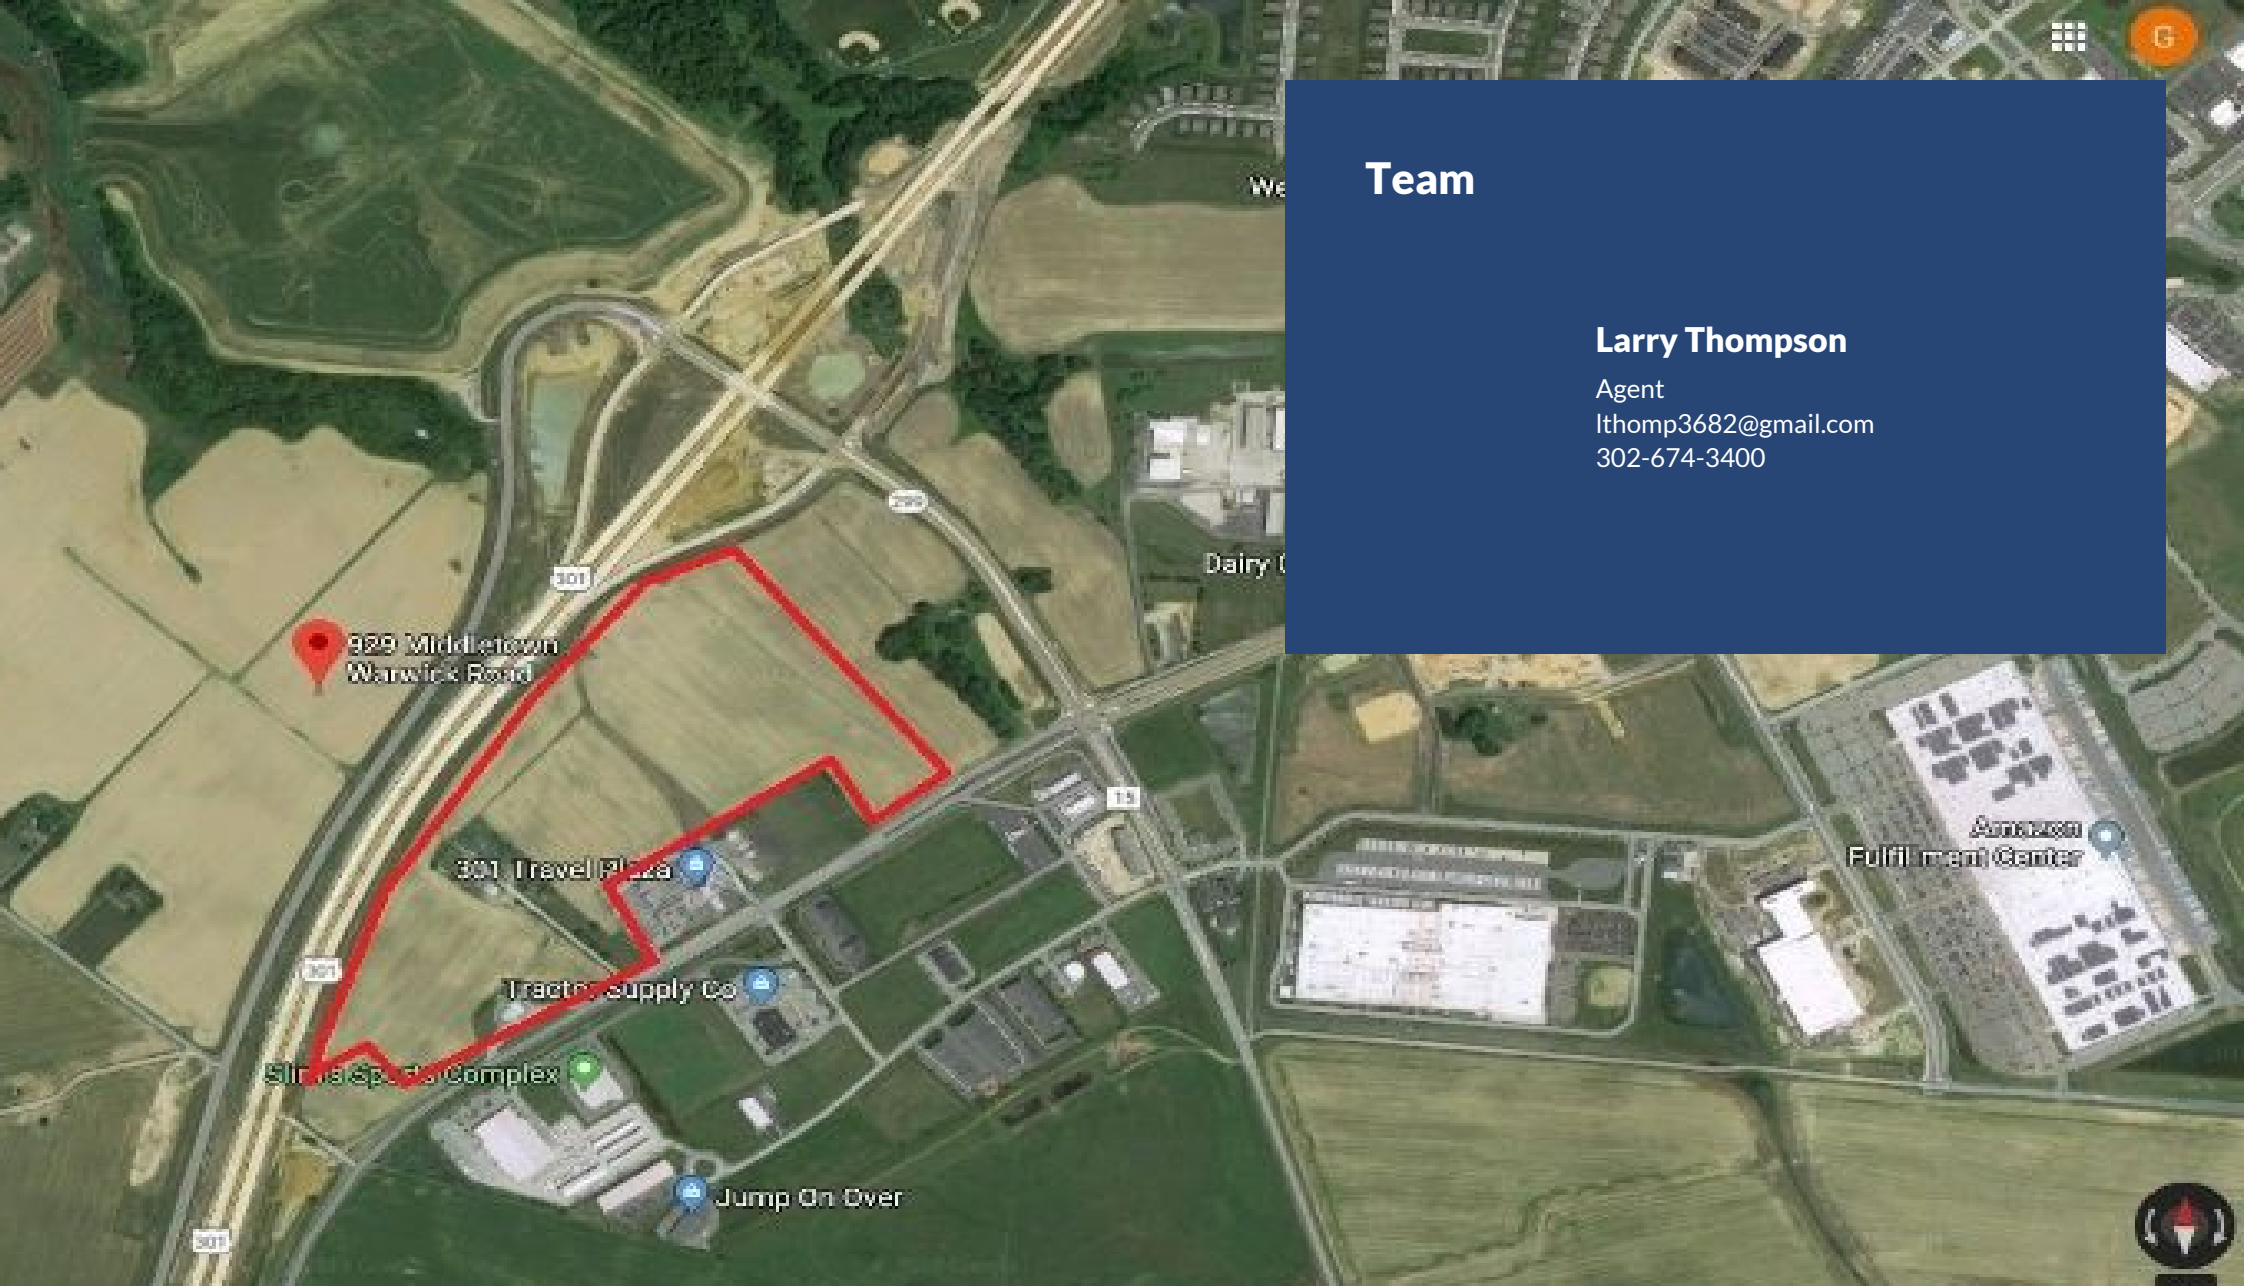

Team

Larry Thompson
Agent
lthomp3682@gmail.com
302-674-3400