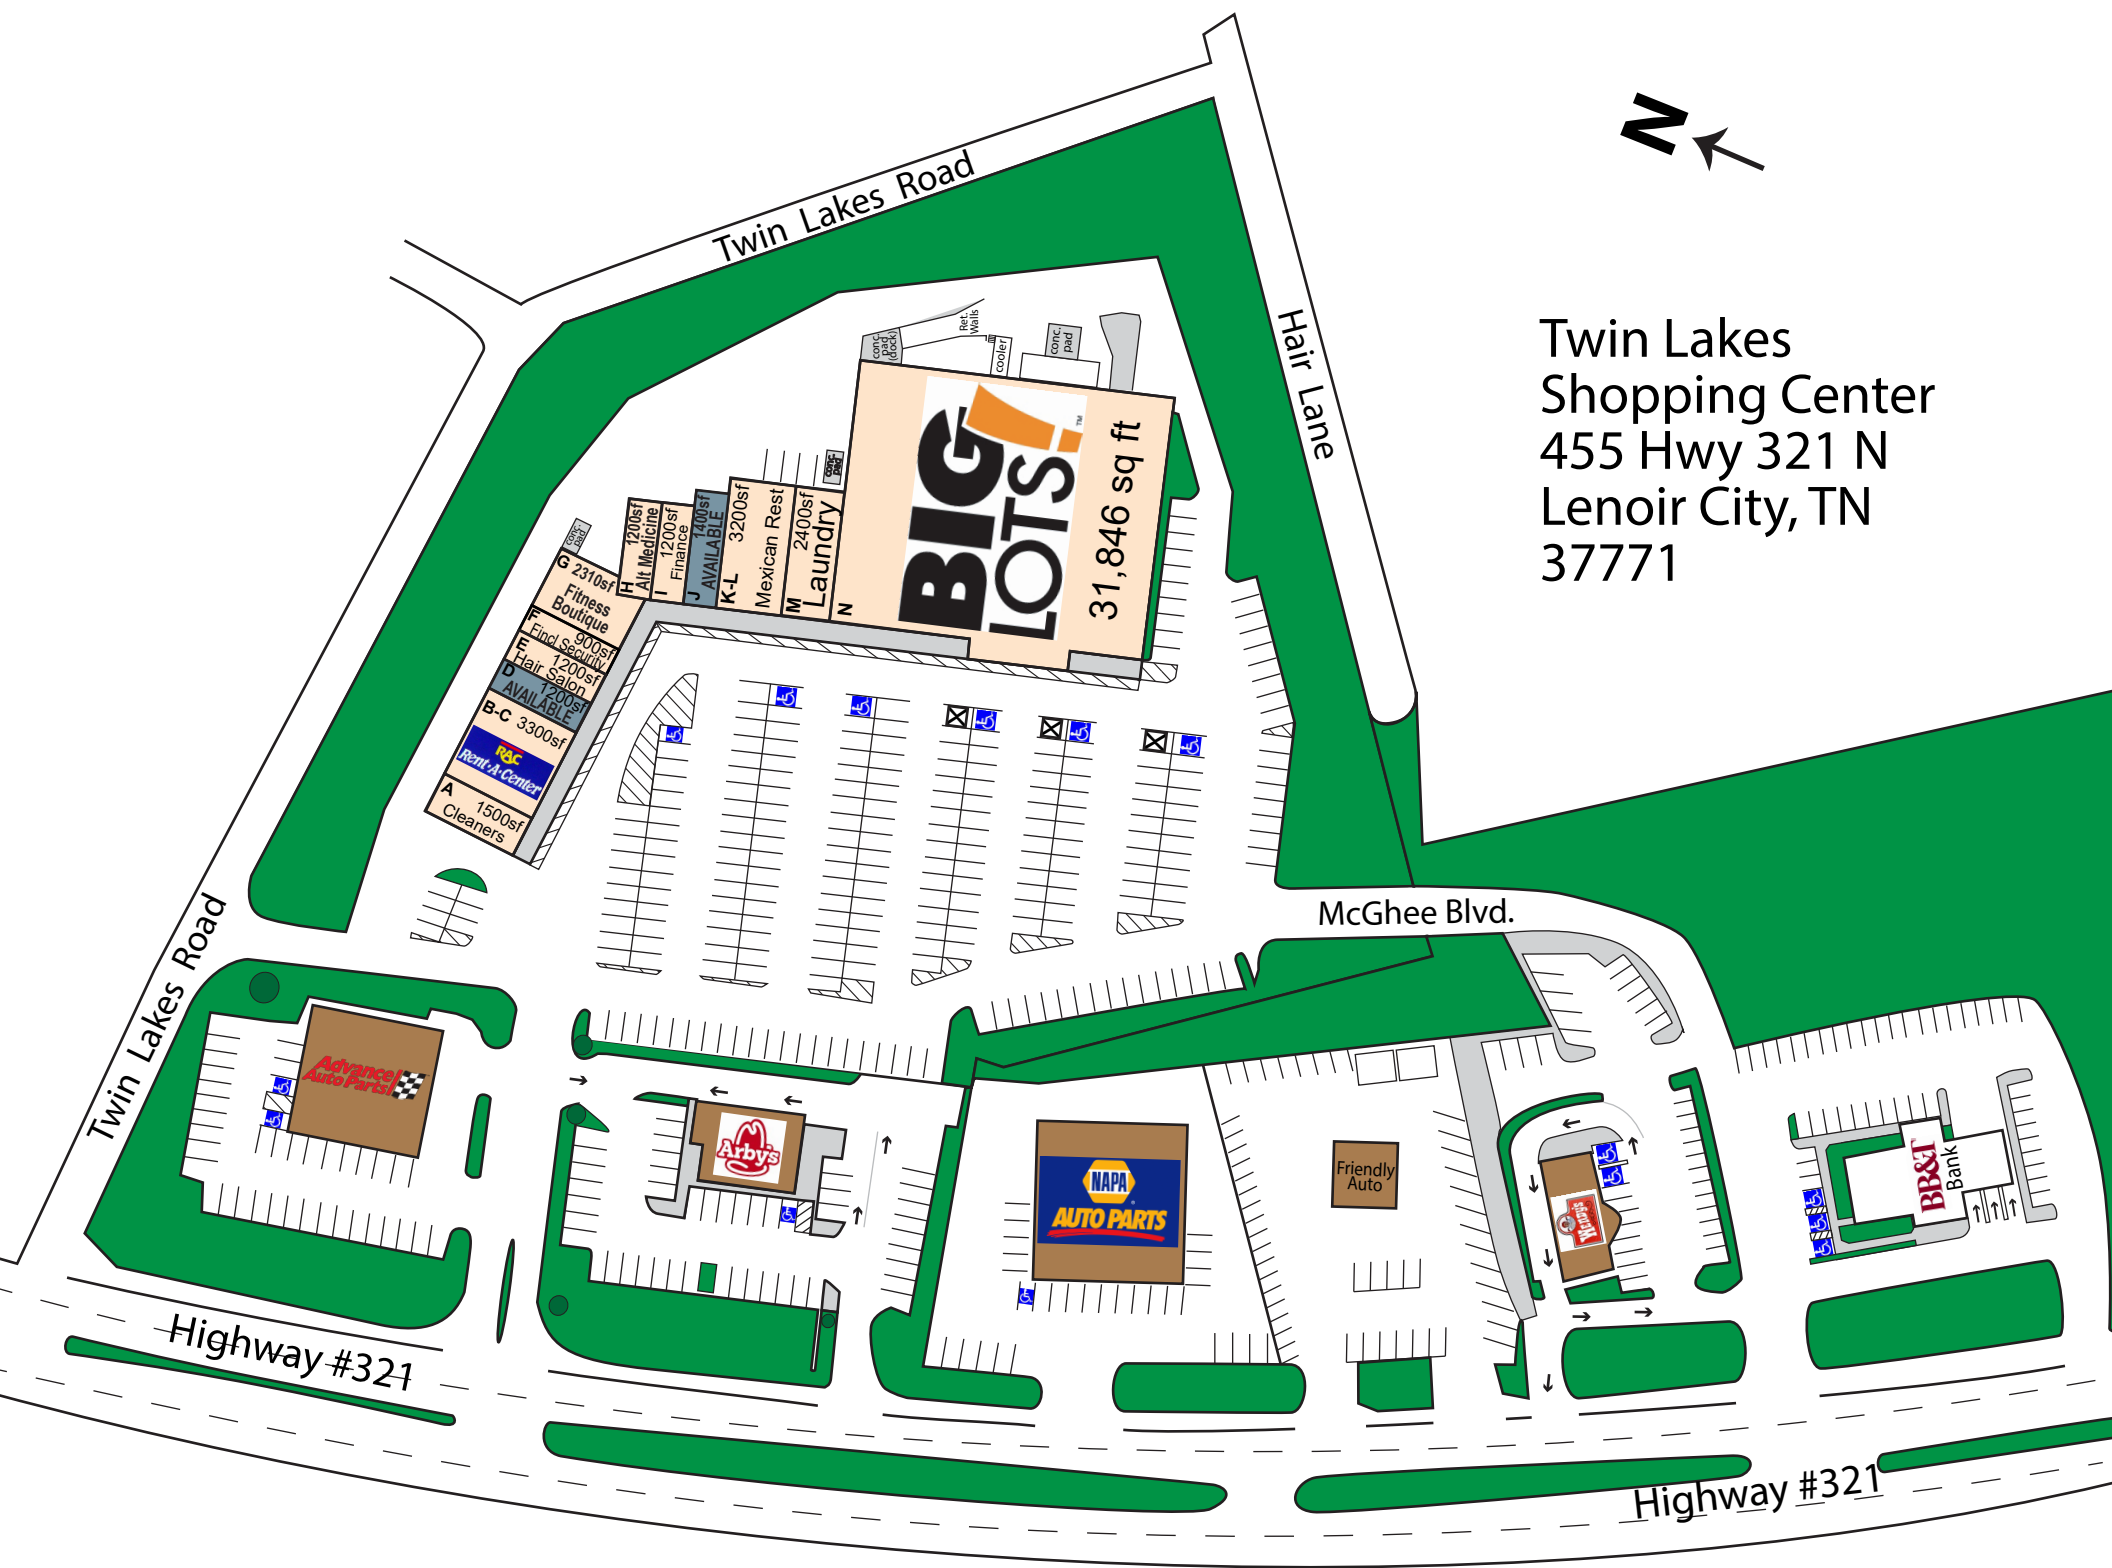

Twin Lakes Shopping Center
455 Hwy 321 N
Lenoir City, TN
37771

Twin Lakes Road

Hair Lane

McGhee Blvd.

Twin Lakes Road

Highway #321

Highway #321