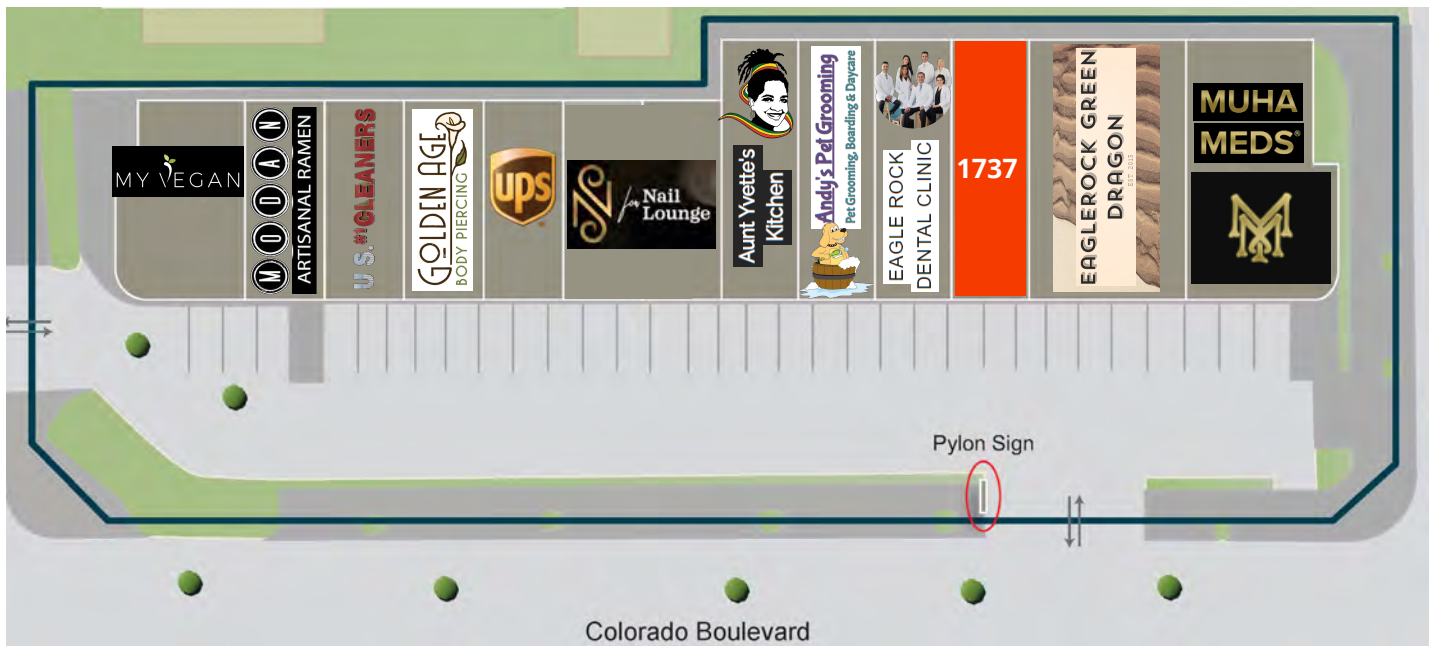

UNIT	TENANTS	SF
1731	MUHA Meds	1,800
1733	Green Dragon	2,280
1737	VACANT	1,140
1739	Eagle Rock Dental Clinic	1,140
1741	Andy's Pet Grooming	1,140
1743	Aunt Yvette's Kitchen	1,140
1747	N for Nail Lounge	1,740
1751	UPS	870
1753	Golden Age Jewelry	870
1755	US #1 Cleaners	870
1757	Modan Artisanal Ramen	870
1759	My Vegan Restaurant	1,200

EAGLE ROCK PLAZA

1731 COLORADO BLVD, LOS ANGELES, CA

POPULATION

211,321
within a 3-mile radius

INCOME

\$112,711
average household income
within a 3-mile radius

TRAFFIC COUNT

±32,000
average daily traffic

NEARBY BUSINESSES