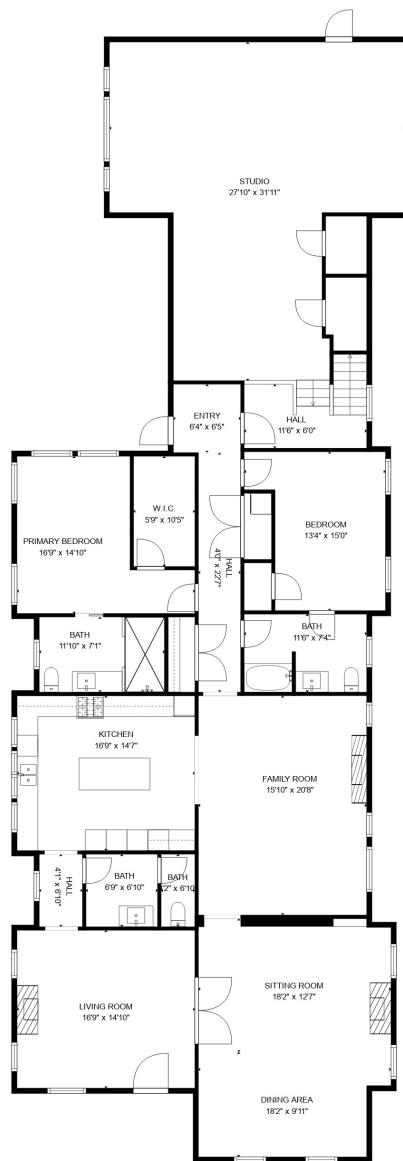

**TOTAL: 3186 sq. ft**  
 FLOOR 1: 2956 sq. ft, FLOOR 2: 230 sq. ft  
 EXCLUDED AREAS: OPEN TO BELOW: 300 sq. ft

FLOOR PLAN CREATED BY CUBICASA APP. MEASUREMENTS DEEMED HIGHLY RELIABLE BUT NOT GUARANTEED.