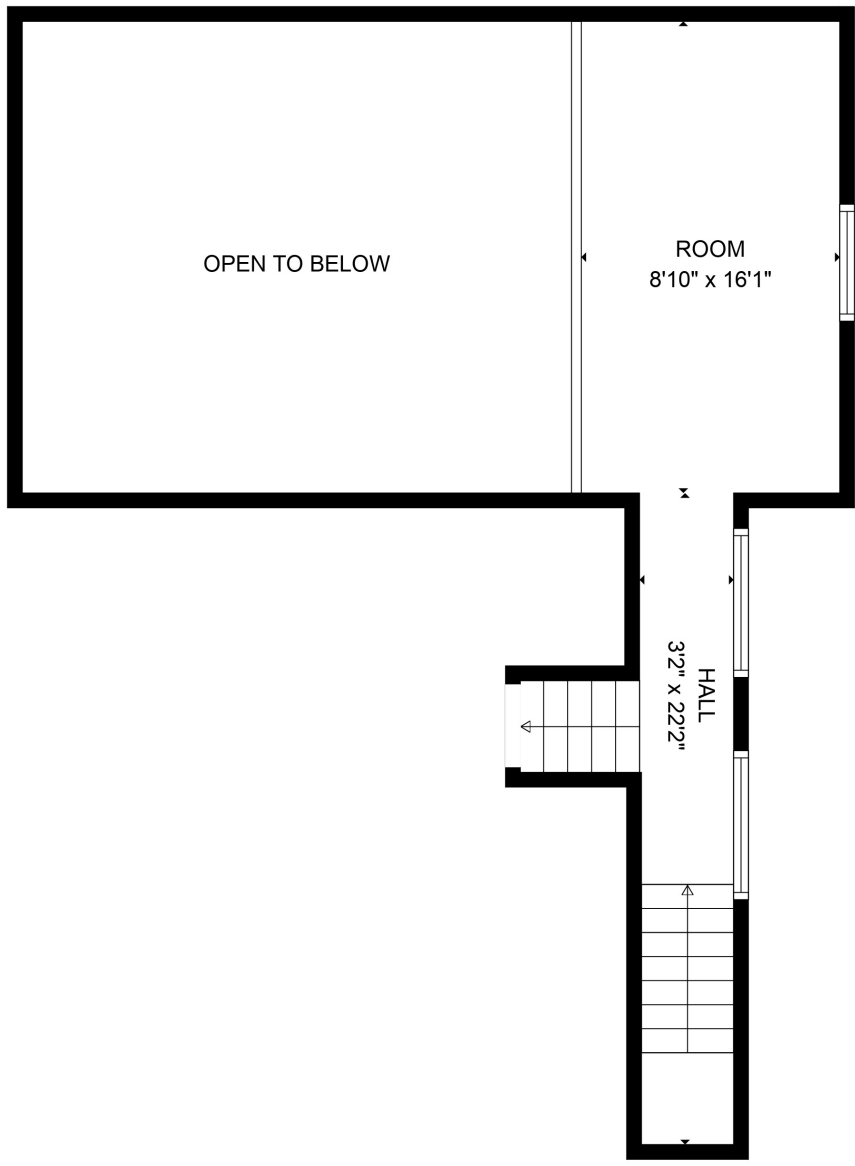

**TOTAL: 3186 sq. ft**  
 FLOOR 1: 2956 sq. ft, FLOOR 2: 230 sq. ft  
 EXCLUDED AREAS: OPEN TO BELOW: 300 sq. ft

FLOOR PLAN CREATED BY CUBICASA APP. MEASUREMENTS DEEMED HIGHLY RELIABLE BUT NOT GUARANTEED.