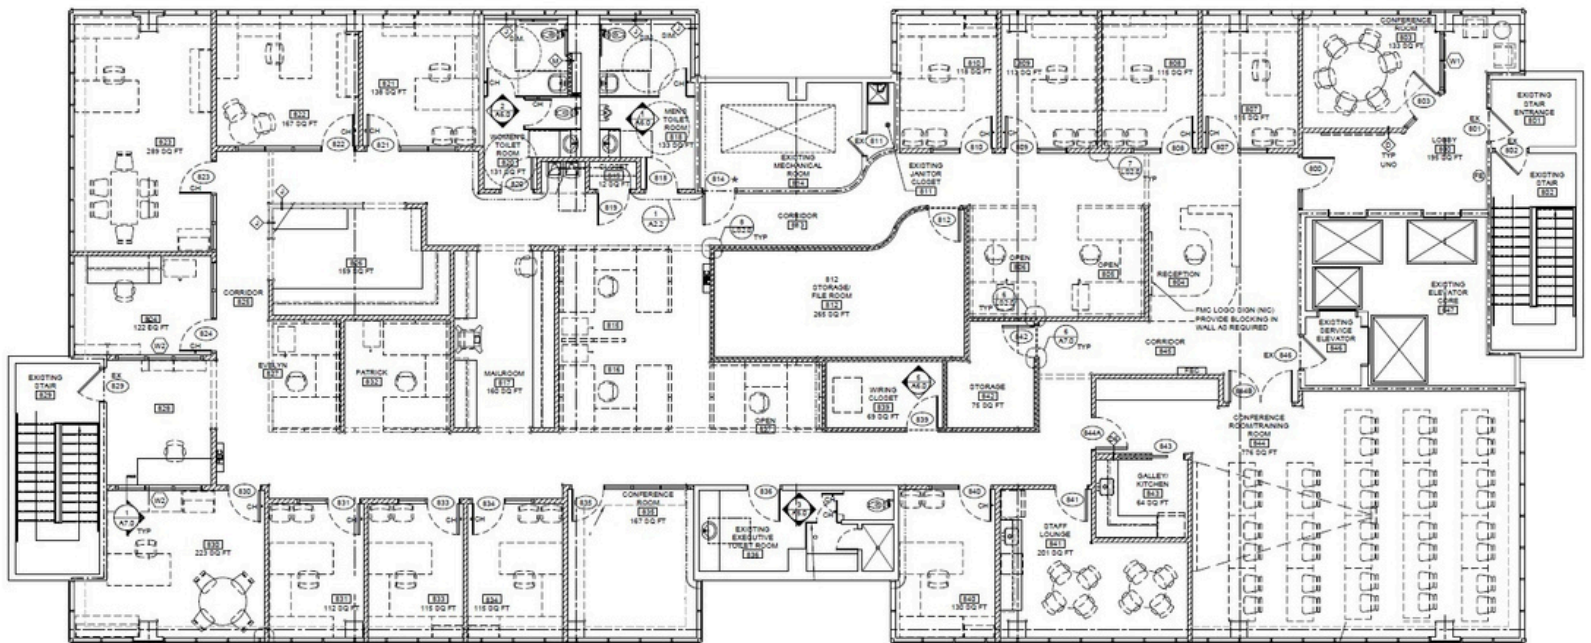

brady.titcomb@jll.com

+1 954 653 3222

1909 Tyler Street

Hollywood, FL 33020

8th Floor - 8,402 RSF

For more information please contact:

Brady Titcomb

Executive Vice President