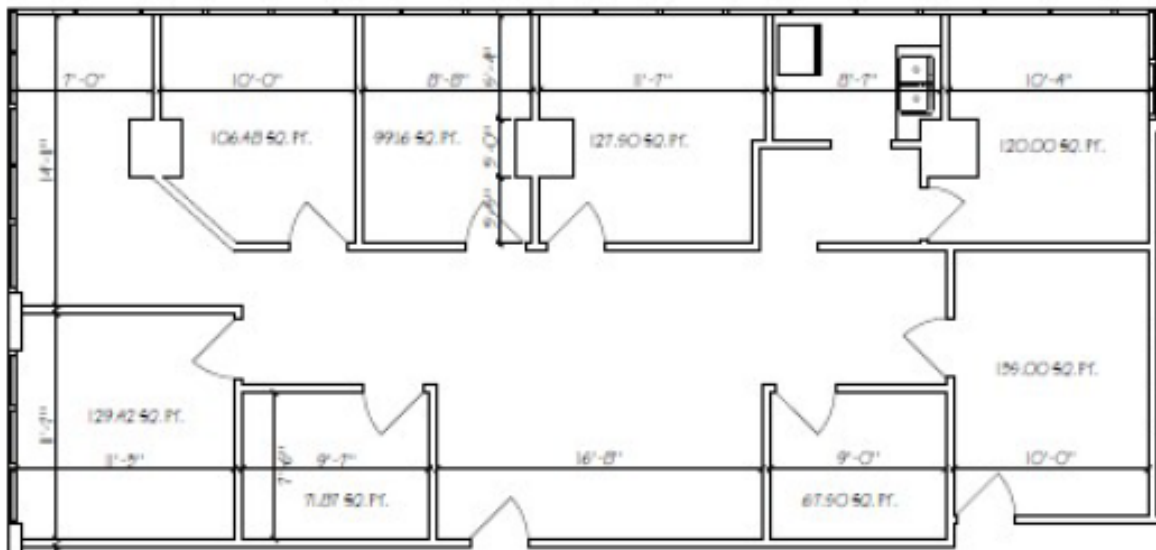

1909 Tyler Street

Hollywood, FL 33020

Suite 402 - 2,012 RSF