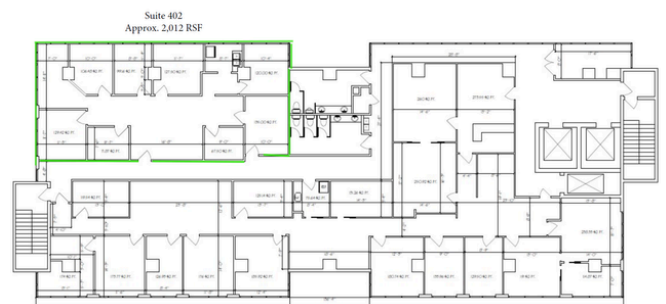

Legend

For more information please contact:

Brady Titcomb

Executive Vice President

brady.titcomb@jll.com

+1 954 653 3222