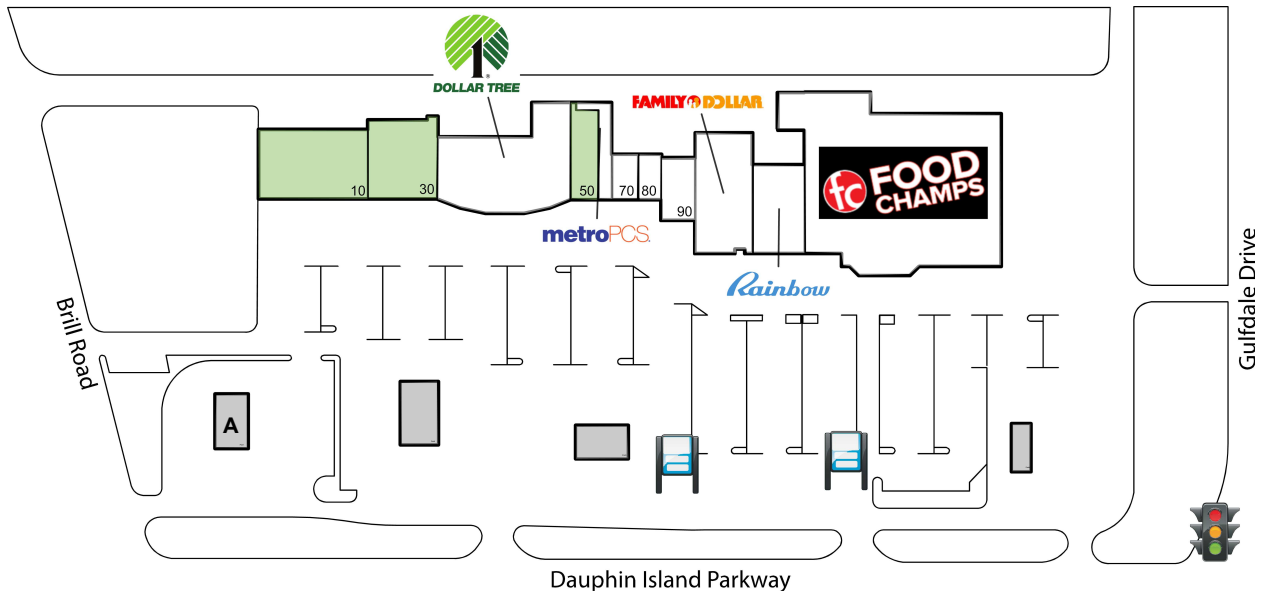

Gulfdale Plaza

10 AVAILABLE	10,048 SF	80 China Garden	1,280 SF
30 AVAILABLE	7,200 SF	90 Waites Laundry Centers	2,856 SF
40 Dollar Tree	13,247 SF	100 Family Dollar	8,976 SF
50 AVAILABLE	3,300 SF	110 Rainbow Apparel	6,000 SF
60 Metro PCS	1,793 SF	120 Food Champs Supermarket	38,522 SF
70 Lovely Nails	1,490 SF	A Out pad Building	2563 SF