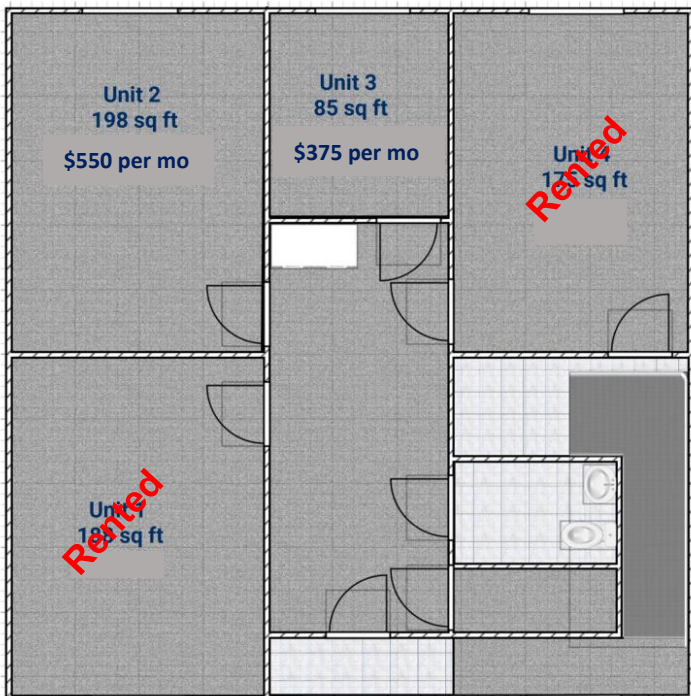

Unit P - Suite 2 First Floor

Unit P Suite 2
198 sqft
\$550 per month (1 to 2 year lease)

Rent Includes:

Electric

Water and Sewer

CAM Fees

Common Area Cleaning

Only thing you pay for above the rent is Phone and Internet (served by Comcast & Verizon).