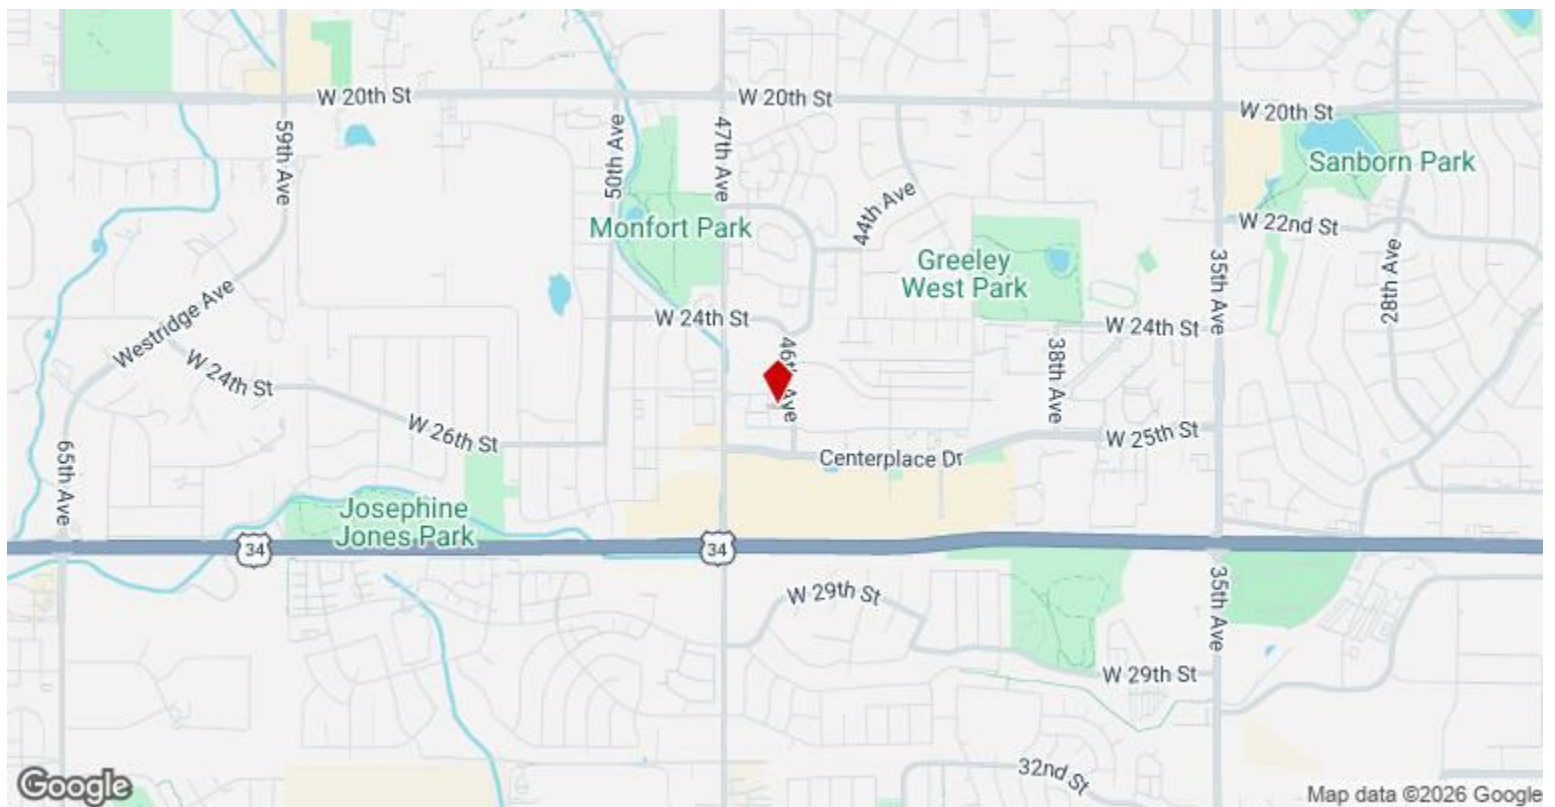

1.57 Acres parcel with 140' tunnel car wash for sale in Centerplace Retail Hub, Greeley, CO.

Under Construction Carwash To be completed May, 2026. Almost ready.

One of the last remaining sites in very busy Centerplace...

- New construction, expected to complete May 2026
- Very busy Centerplace shopping center
- 140 foot Tunnel. Lots of vacuums
- Brand new. state of the art equipment to todays standards.
- Lots of room to stack cars.

2501 46th Ave, Greeley, CO 80634

1.57 Acres parcel with 140' tunnel car wash for sale in Centerplace Retail Hub, Greeley, CO.

Under Construction Carwash To be completed May, 2026.

One of the last remaining sites in very busy Centerplace Retail Hub proximate to national retailers like Chick-fil-A, Panera Bread, Starbucks, Lowe's, many Restaurants, and lots of other retailers.

Shadow-anchored by Safeway and Target.

Due to the extremely limited access points along Hwy 34, this site offers fantastic accessibility for car wash use.

Property Photos

Property Photos

Property Photos

Property Photos