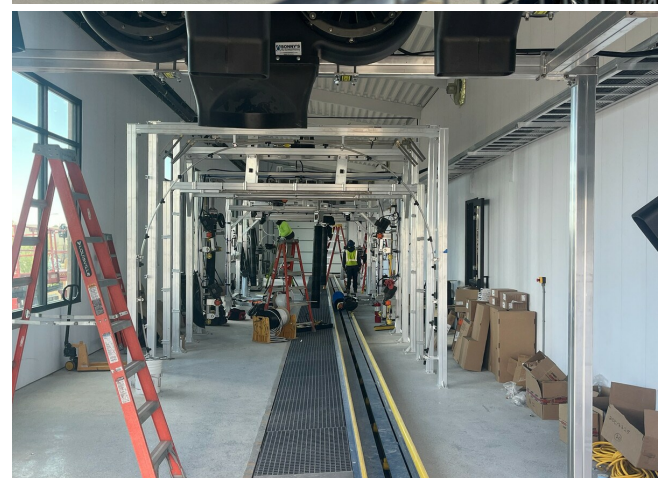

\$9,495,000

1.57 Acres parcel with 140' tunnel car wash for sale in Centerplace Retail Hub, Greeley, CO.

Under Construction Carwash To be completed May, 2026.

One of the last remaining sites in very busy Centerplace...

1.57 Acres parcel with 140' tunnel car wash for sale in Centerplace Retail Hub, Greeley, CO.

Under Construction Carwash To be completed May, 2026. Almost ready.

One of the last remaining sites in very busy Centerplace...

- New construction, expected to complete May 2026
- Very busy Centerplace shopping center
- 140 foot Tunnel. Lots of vacuums
- Brand new. state of the art equipment to todays standards.
- Lots of room to stack cars.

2501 46th Ave, Greeley, CO 80634

1.57 Acres parcel with 140' tunnel car wash for sale in Centerplace Retail Hub, Greeley, CO.

Under Construction Carwash To be completed May, 2026.

One of the last remaining sites in very busy Centerplace Retail Hub proximate to national retailers like Chick-fil-A, Panera Bread, Starbucks, Lowe's, many Restaurants, and lots of other retailers.