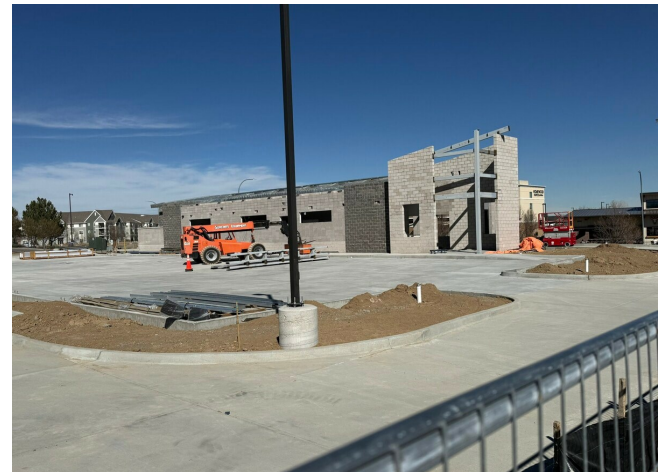

\$9,495,000

1.57 Acres parcel with 140' tunnel car wash for sale in Centerplace Retail Hub, Greeley, CO.

Under Construction Carwash To be completed May, 2026.

One of the last remaining sites in very busy Centerplace...

1.57 Acres parcel with 140' tunnel car wash for sale in Centerplace Retail Hub, Greeley, CO.

Under Construction Carwash To be completed May, 2026. Almost ready.

One of the last remaining sites in very busy Centerplace...

- New construction, expected to complete May 2026
- Very busy Centerplace shopping center
- 140 foot Tunnel. Lots of vacuums
- Brand new. state of the art equipment to todays standards.
- Lots of room to stack cars.

2501 46th Ave, Greeley, CO 80634

1.57 Acres parcel with 140' tunnel car wash for sale in Centerplace Retail Hub, Greeley, CO.

Under Construction Carwash To be completed May, 2026.

One of the last remaining sites in very busy Centerplace Retail Hub proximate to national retailers like Chick-fil-A, Panera Bread, Starbucks, Lowe's, many Restaurants, and lots of other retailers.