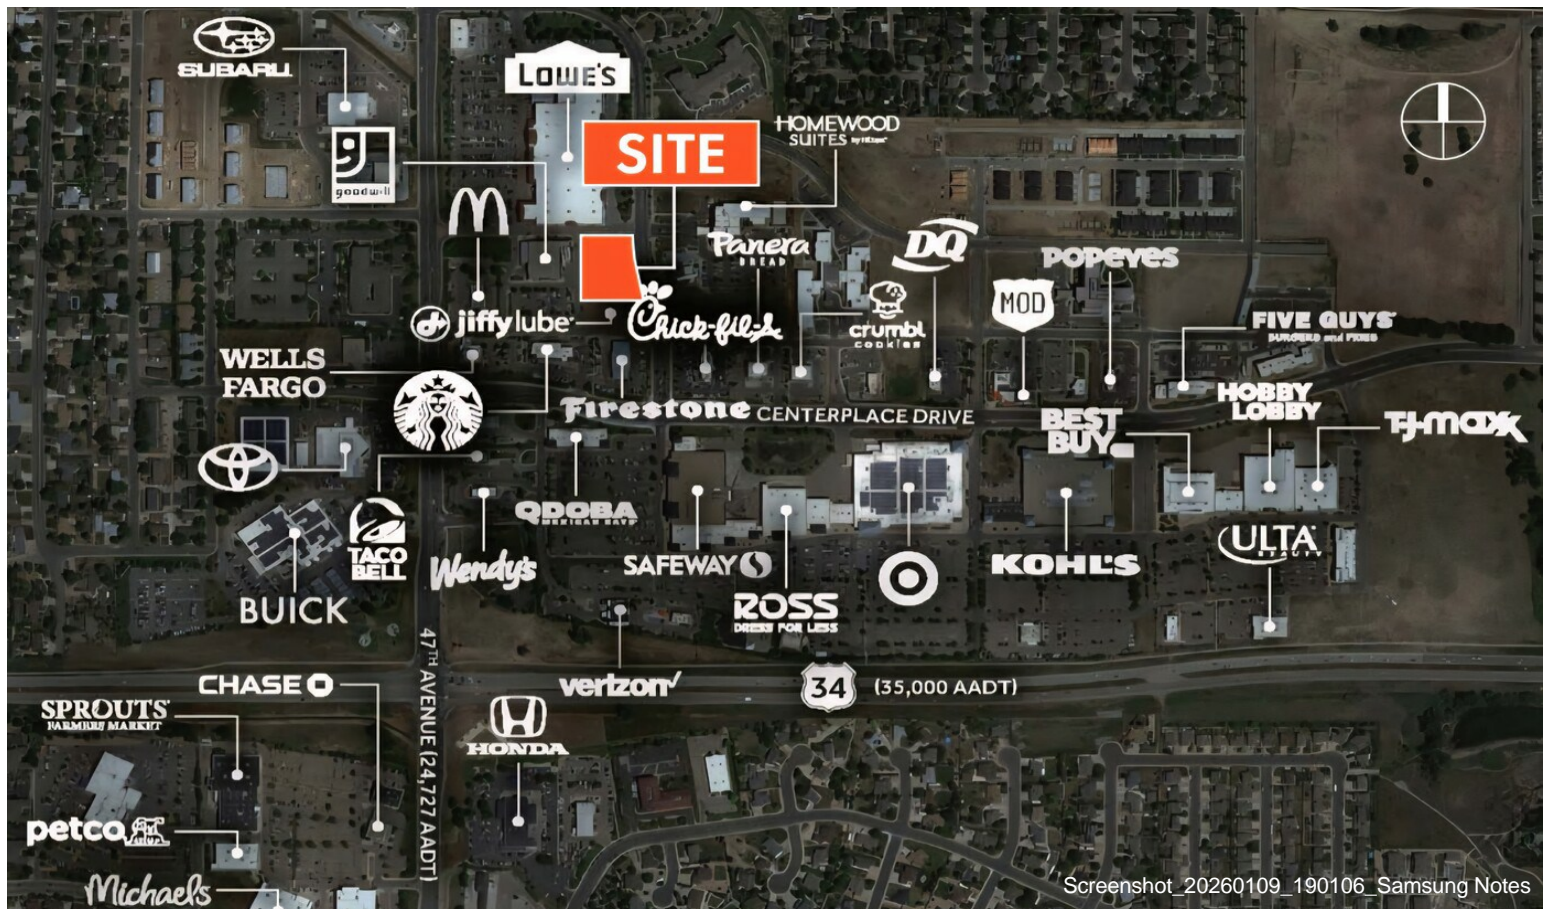

1.57 Acres parcel with 140' tunnel car wash for sale in Centerplace Retail Hub, Greeley, CO.

Under Construction Carwash To be completed May, 2026. Almost ready.

One of the last remaining sites in very busy Centerplace...

2501 46th Ave, Greeley, CO 80634

1.57 Acres parcel with 140' tunnel car wash for sale in Centerplace Retail Hub, Greeley, CO.

Under Construction Carwash To be completed May, 2026.

One of the last remaining sites in very busy Centerplace Retail Hub proximate to national retailers like Chick-fil-A, Panera Bread, Starbucks, Lowe's, many Restaurants, and lots of other retailers.

Shadow-anchored by Safeway and Target.

Due to the extremely limited access points along Hwy 34, this site offers fantastic accessibility for car wash use.

Property Photos

Property Photos

Property Photos

Property Photos

Property Photos

Property Photos

NORTH ELEVATION

SOUTH ELEVATION

EAST ELEVATION

WEST ELEVATION

VIEW 1

VIEW 2