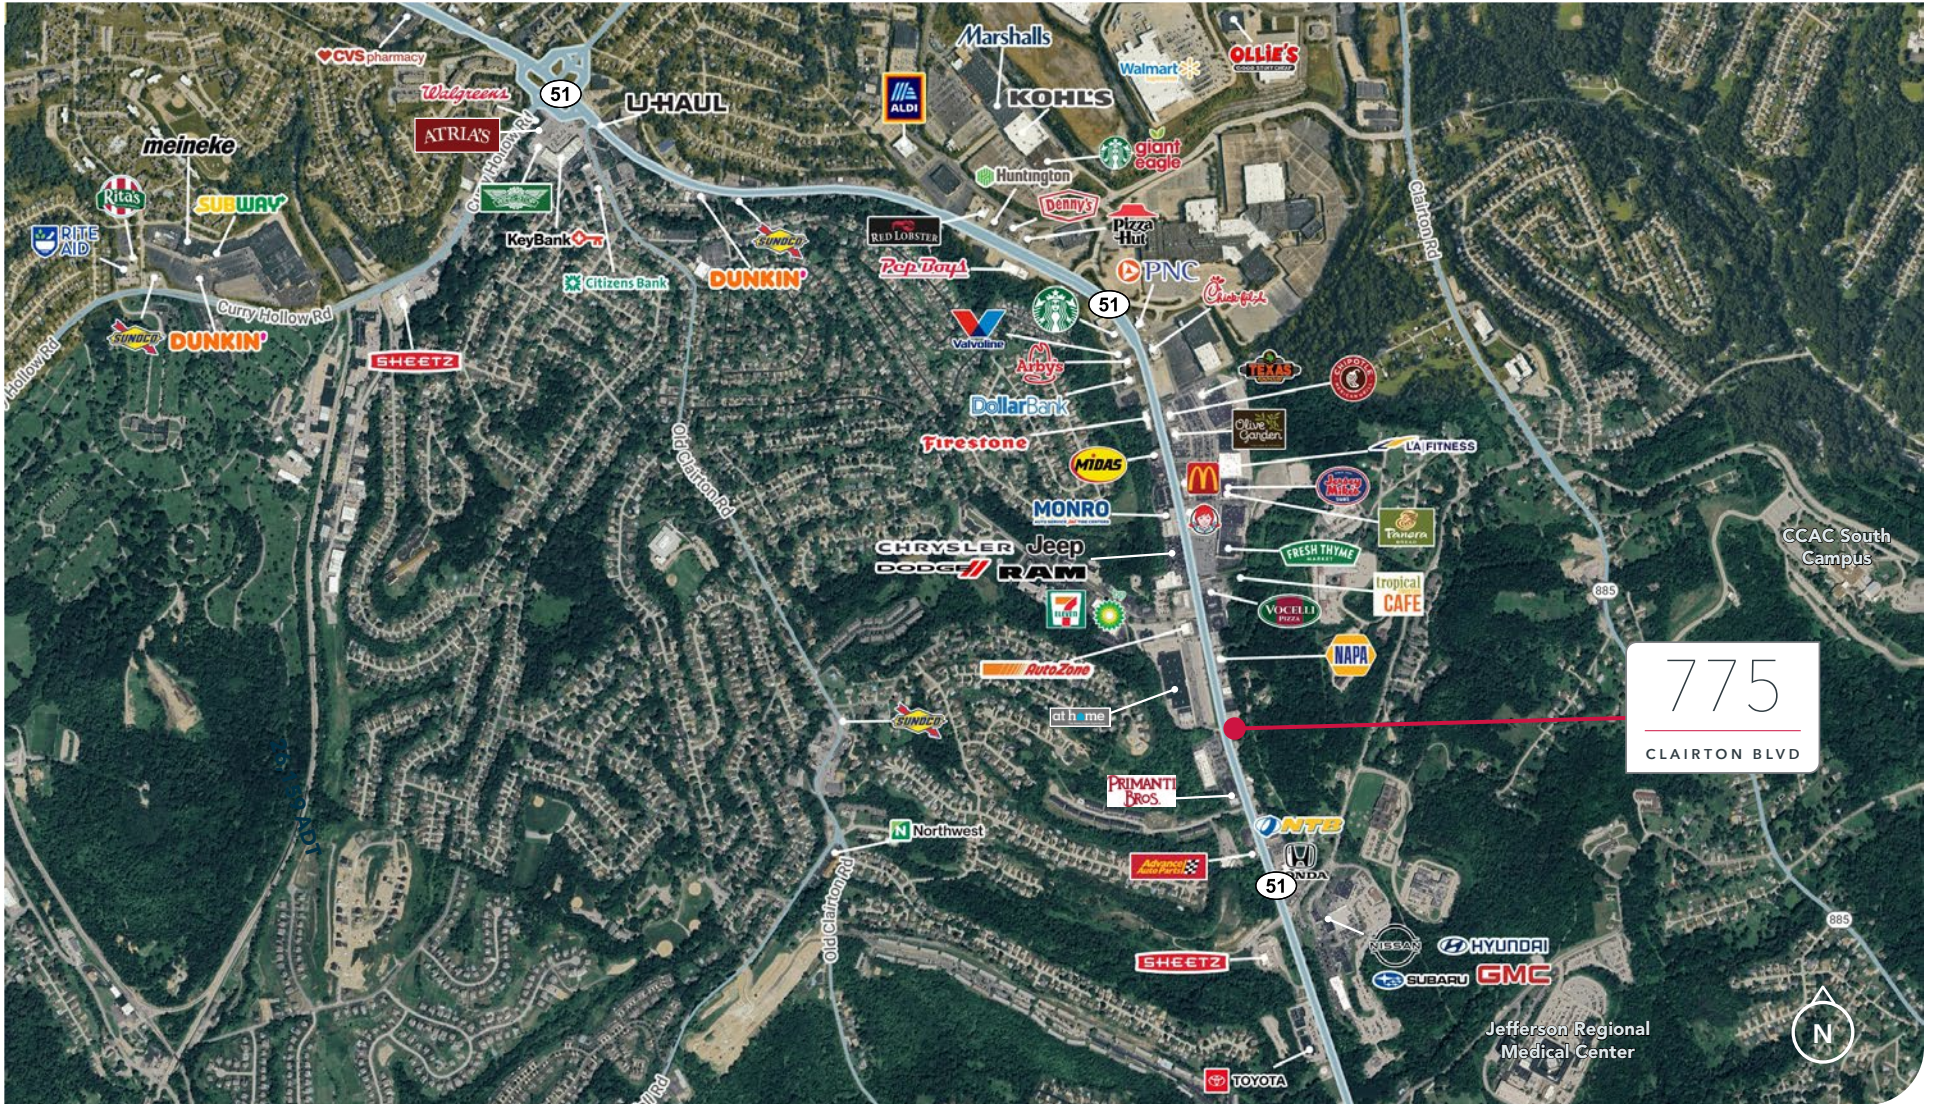

775

CLAIRTON BLVD

PLEASANT HILLS | PITTSBURGH, PA 15236

12,383 SF WAREHOUSE & SHOWROOM

PROPERTY HIGHLIGHTS

- 12,383 SF building
 - 10,545 SF showroom/warehouse
 - 1,838 SF office
- Ceiling height: 8'-11'
- Four drive-in doors with ability to add four additional
- 30 surface parking spaces
- Approx. 310' of frontage with 26,159 ADT
- 0.95 acres (Parcel ID: 561-B-99)
- Direct access to Route 51
- Zoned C-3 (Commercial District)

775
CLAIRTON BLVD

PLEASANT HILLS | PITTSBURGH, PA 15236

775

CLAIRTON BLVD

PLEASANT HILLS | PITTSBURGH, PA 15236

AREA AMENITIES: ROUTE 51 RETAIL CORRIDOR

775

CLAIRTON BLVD

PLEASANT HILLS | PITTSBURGH, PA 15236

DEMOGRAPHICS

5 MILE RADIUS (2023)

Source: Applied Geographic Solutions
11/2023, TIGER Geography - RF1

149,859
POPULATION

\$107,713
**AVG. HOUSEHOLD
INCOME**

65,093
HOUSEHOLDS