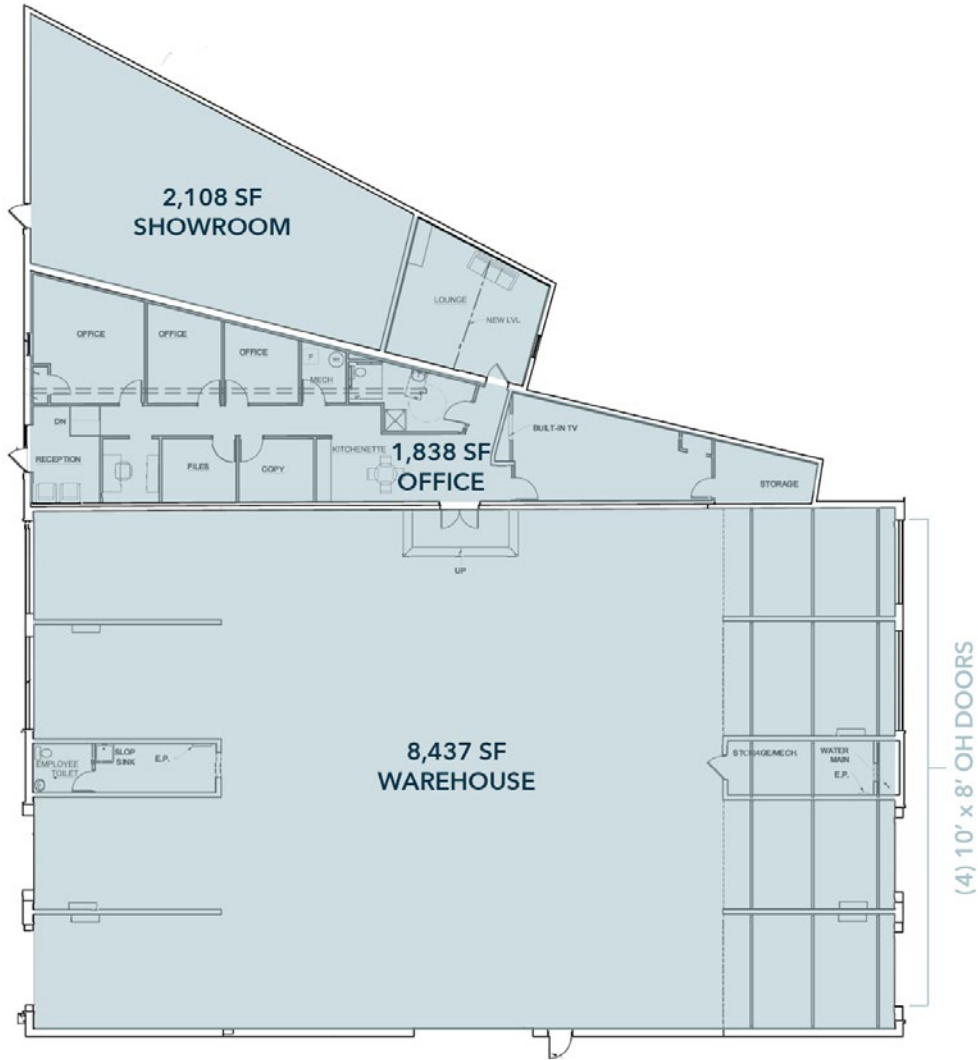

775
CLAIRTON BLVD

PLEASANT HILLS | PITTSBURGH, PA 15236