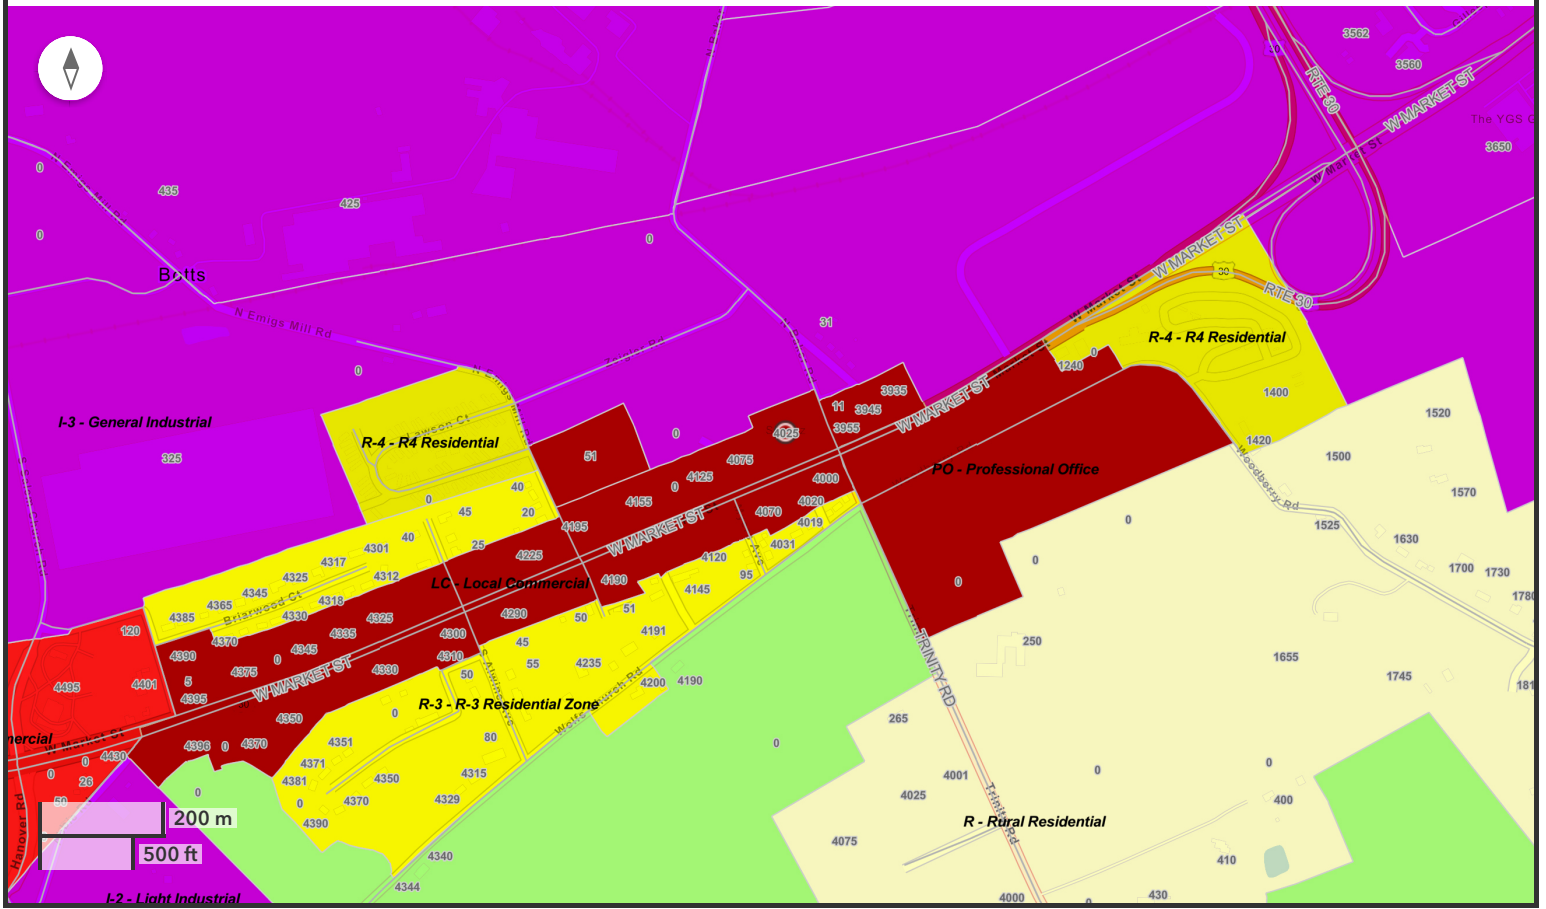

General Zoning Viewer

Roads

Zoning

Parcels Municipal Boundary

Search result

4025 W Market St, York, Pennsylvania, 17408