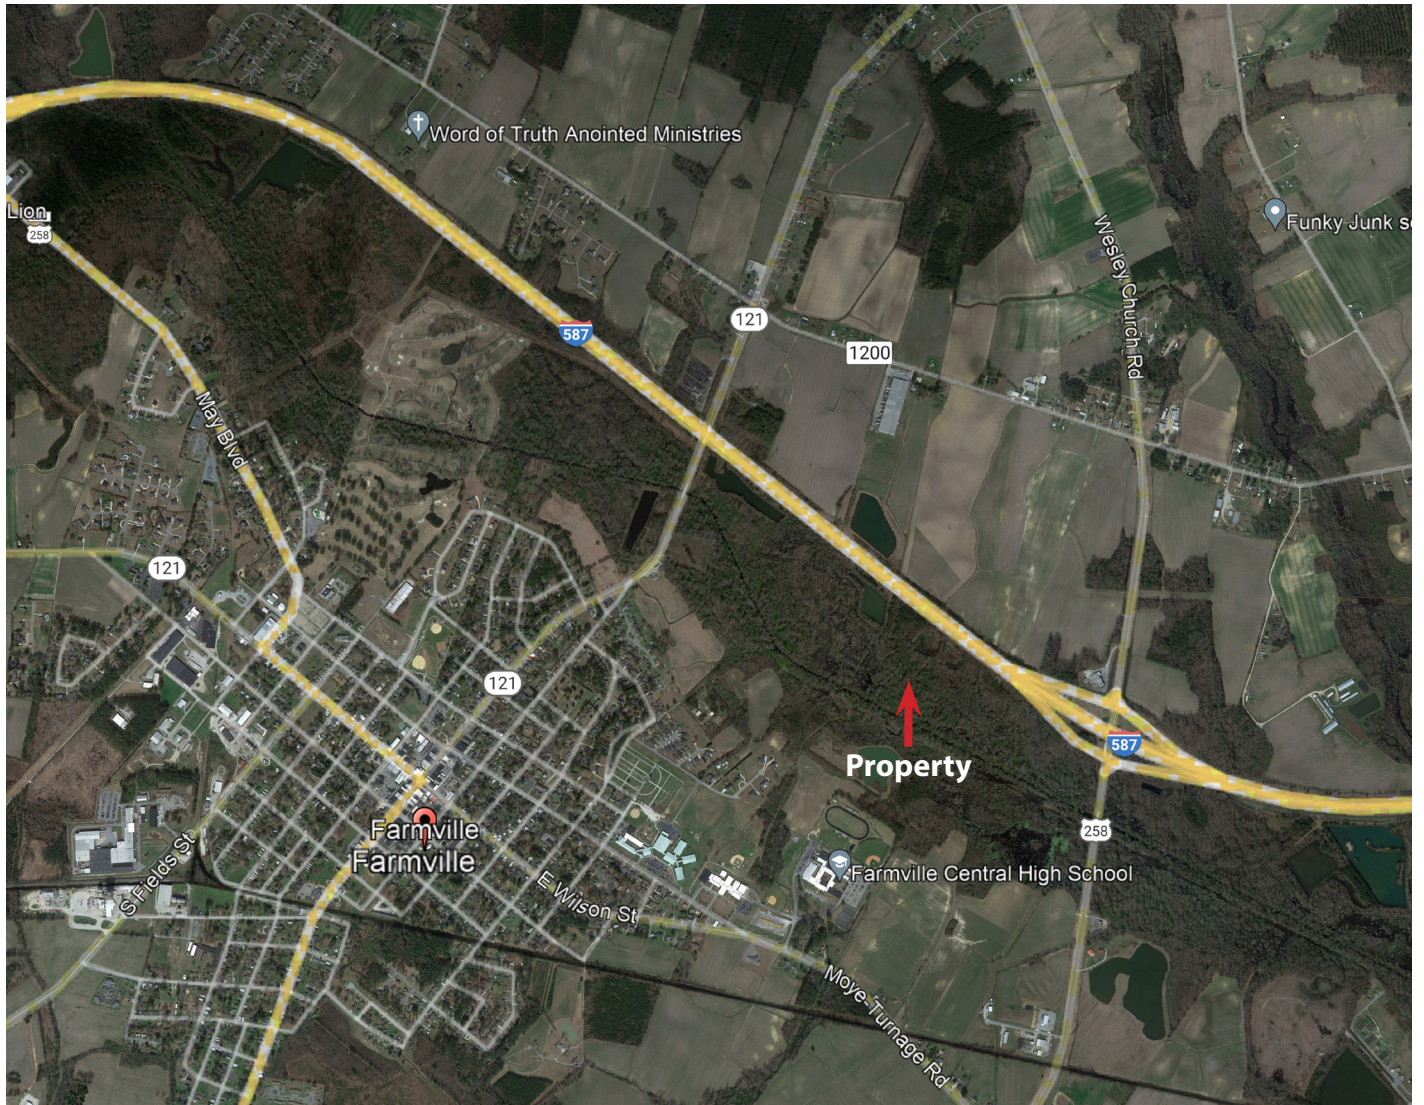

Hwy 264/587/Stantonsburg Road

Farmville, North Carolina

Aerial

for more information contact

Michael Waldrop at 919-645-1605
michael@waldropproperties.com

www.waldropproperties.com

WALDROP PROPERTIES, LLC
Commercial Real Estate Solutions