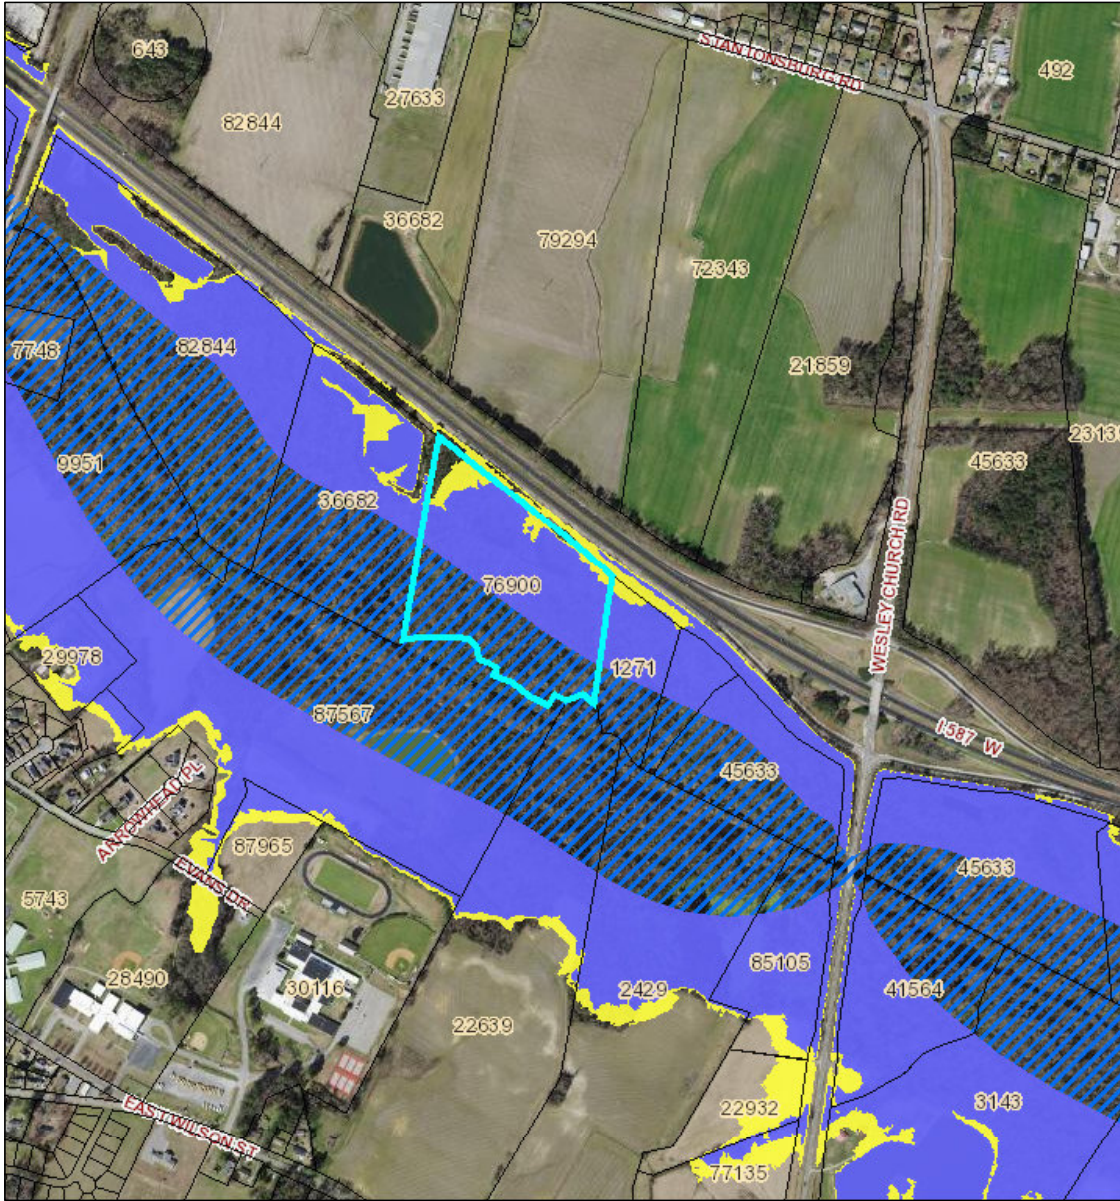

WALDROP PROPERTIES, LLC
Commercial Real Estate Solutions

For Sale

Hunting/Recreational/Natural Forest Tract

Hwy 264/587/Stantonsburg Road, Farmville, North Carolina

- Offering Price: \$895,000
- Acreage:
Approximately 27.97 Acres
- Survey:
See Below/Attached
- Parcel ID: 76900
- Zoning: RA-20
- Zoning Map:
See Below/Attached
- Flood Map:
See Below/Attached
- Aerial:
See Below/Attached
- Location:
Approximately 8 Miles To
264/NC Hwy 11 Bypass
in Greenville

Hwy 264/587/Stantonsburg Road

Farmville, North Carolina

September 5, 2023

1:10,847

- Parcels
- AE Floodway
- X (SHADED)
- Tar River
- County Road Labels
- Greenville Streets Labels
- Railroad
- Airport Runway
- County Boundary
- Floodplain**
- AE
- NC Counties**
- 0
- 3