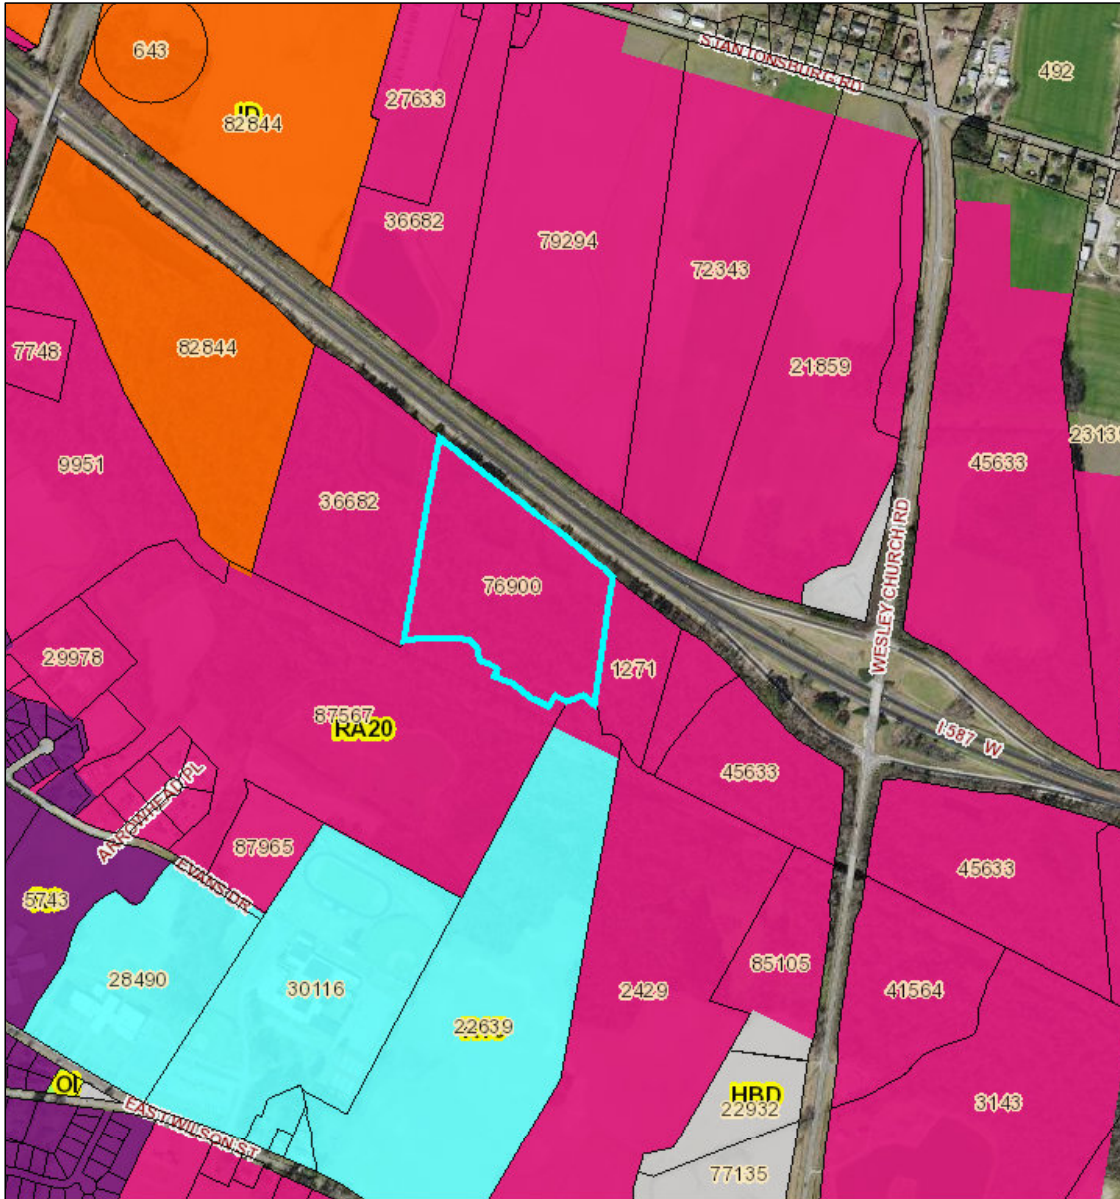

Hwy 264/587/Stantonsburg Road

Farmville, North Carolina

September 5, 2023

1:10,847