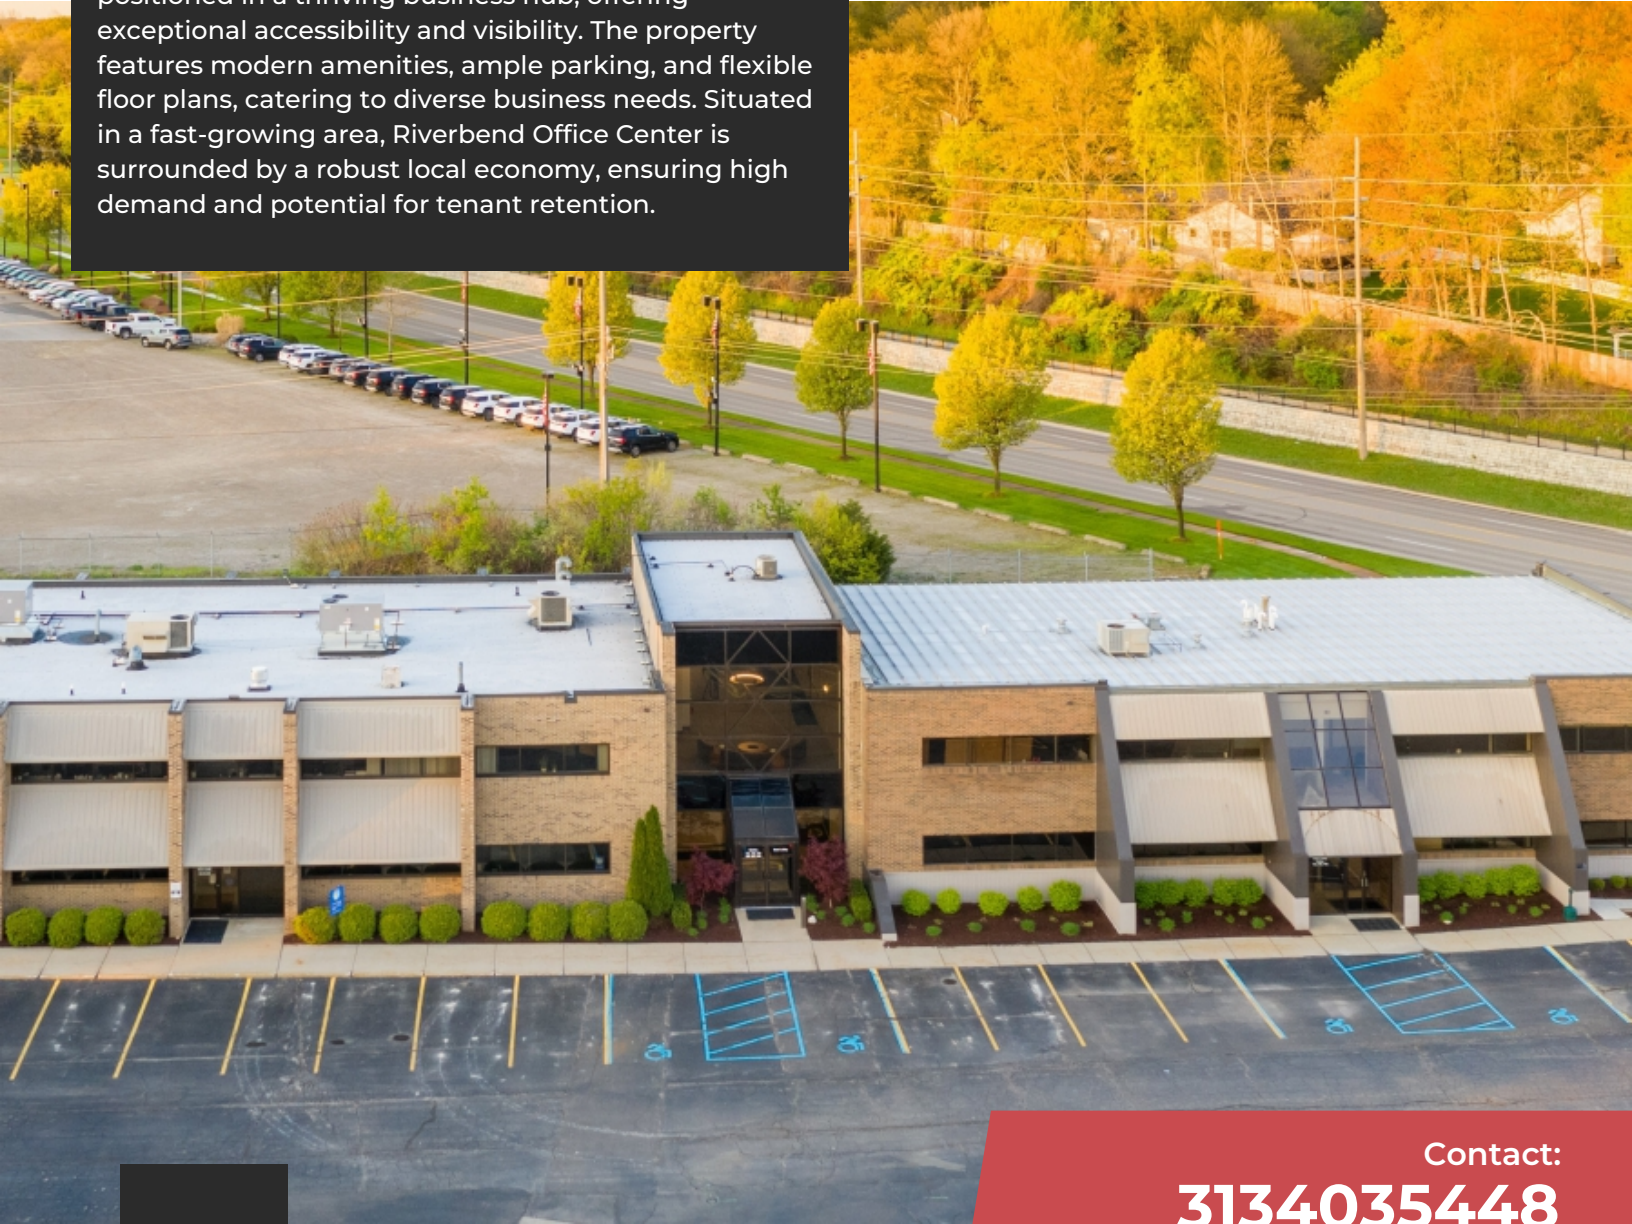

## RIVERBEND OFFICE CENTER

**7743 Grand River  
Brighton, Michigan 48814**

Discover a premier office leasing opportunity at Riverbend Office Center. This office space is strategically positioned in a thriving business hub, offering exceptional accessibility and visibility. The property features modern amenities, ample parking, and flexible floor plans, catering to diverse business needs. Situated in a fast-growing area, Riverbend Office Center is surrounded by a robust local economy, ensuring high demand and potential for tenant retention.

**LEASE**

***Call for Rate***

***Rental Area: 4,000 Sq. Ft.***

Contact:  
**3134035448**  
**BRIGS LULAJ**  
b.lulaj@kwcommercial.com

# SPACE FOR LEASE