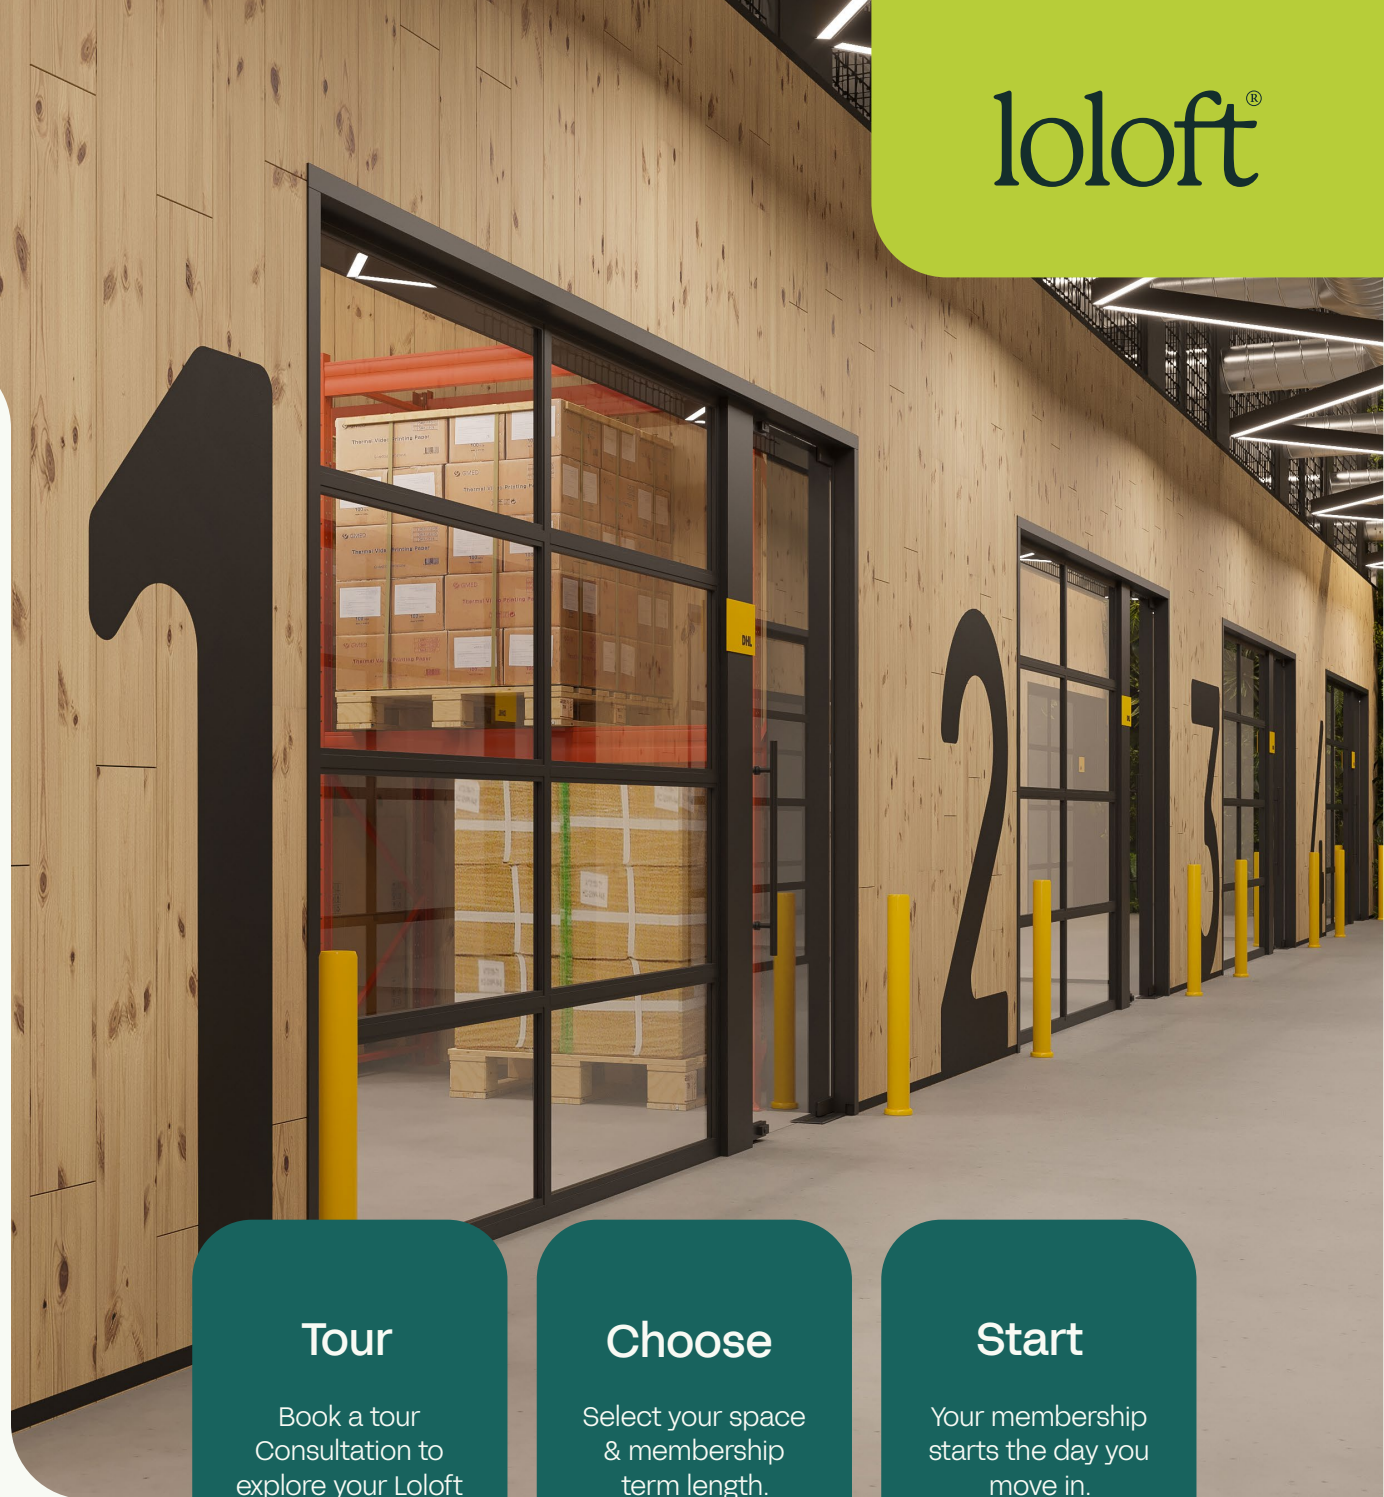

Warehouse Membership Plan

Inventory:

- Elevated luxury open micro warehouse/ showroom space from 125 to 1.6K sqft; double aluminum/ glass doors with key access.
- Communal warehouse equipment on-site (flat decks, hand trolleys, pallet jacks, dock plate).
- 3x Loading docks with electric door openers inc. ramp access.
- FedEx, USPS, UPS receive/ dispatch centre (9am - 4pm, Mon - Fri) staffed by Loloft.
- Lights, electricity, power plugs, switches, HVAC, *water/ *3 phase power on request for select units; *cold storage capability (*custom fit outs quoted and on-charged to member as a one off fee).
- Private, lockable space + security cameras + onsite parking.

Tour

Book a tour Consultation to explore your Loloft options.

Choose

Select your space & membership term length.

Start

Your membership starts the day you move in.

Warehouse Membership Plan

Monthly membership fee includes:

Set up fee covers:

- Loloft community app access.
- Keycard access.
- Decal sticker.
- Welcome packet.

Membership Plan Benefits:

- No long-term contracts.
- Transparent monthly fee (inc. all bills + utilities).
- Free daily coffee (Onyx) & herbal tea.
- Hassle-free credit card, cash, check & ACH payment options each month.
- Community networking events.
- Free event space inc. for 1st month (\$1275 value).
- \$200 room booking/ \$100 printing credits.
- 24/7 Access for you and your guests.
- Size up or down as you grow with 30 days notice.
- Discount for multiple inventory/ element type bundles.