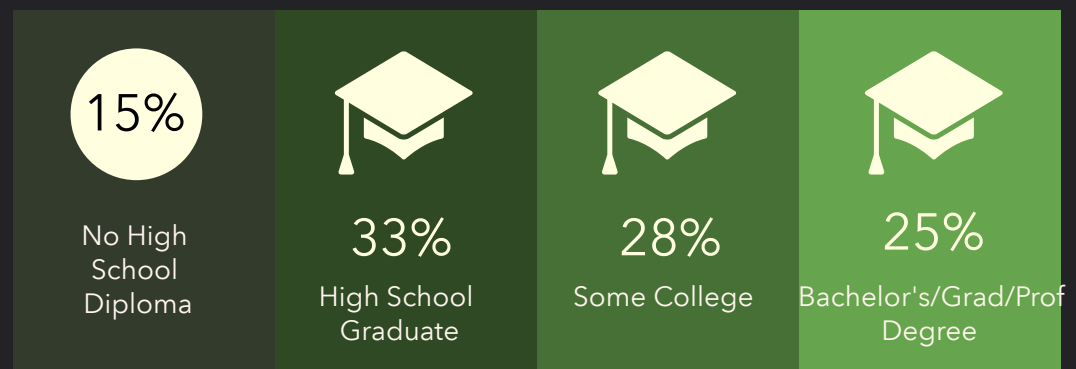

DEMOGRAPHIC PROFILE

1921 Old US-264, Zebulon, North Carolina, 27597

Drive time: 10 minute radius

EDUCATION

INCOME

EMPLOYMENT

KEY FACTS