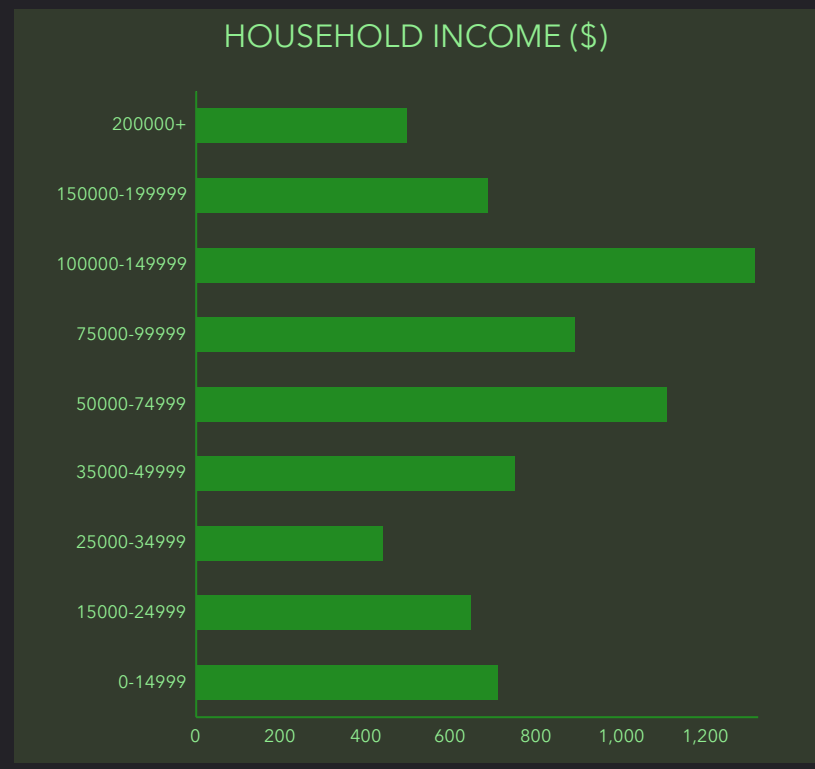

DEMOGRAPHIC PROFILE

1921 Old US-264, Zebulon, North Carolina, 27597

Drive time: 5 minute radius

EDUCATION

INCOME

EMPLOYMENT

KEY FACTS

DEMOGRAPHIC PROFILE

1921 Old US-264, Zebulon, North Carolina, 27597

Drive time: 10 minute radius

EDUCATION

INCOME

EMPLOYMENT

KEY FACTS

DEMOGRAPHIC PROFILE

1921 Old US-264, Zebulon, North Carolina, 27597

Drive time: 15 minute radius

EDUCATION

INCOME

EMPLOYMENT

KEY FACTS