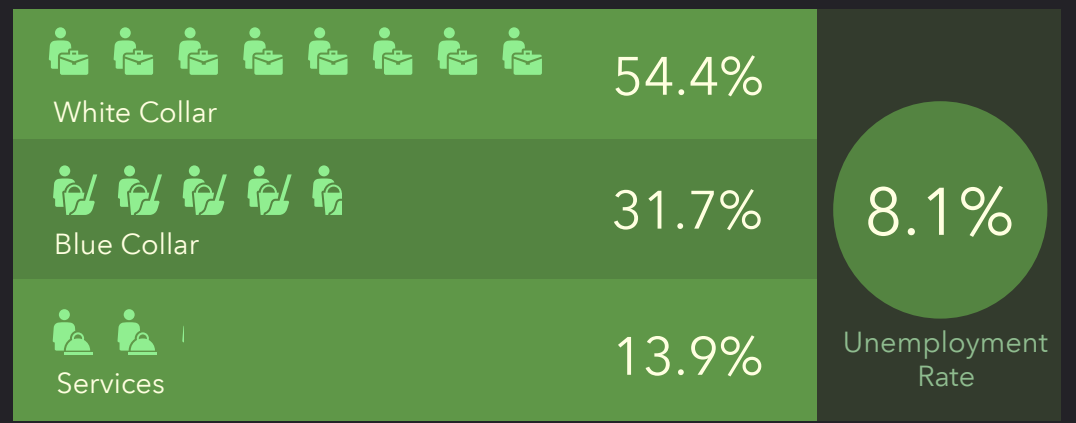

DEMOGRAPHIC PROFILE

1921 Old US-264, Zebulon, North Carolina, 27597

Drive time: 5 minute radius

EDUCATION

INCOME

EMPLOYMENT

KEY FACTS

DEMOGRAPHIC PROFILE

1921 Old US-264, Zebulon, North Carolina, 27597

Drive time: 10 minute radius

EDUCATION

INCOME

EMPLOYMENT

KEY FACTS

DEMOGRAPHIC PROFILE

1921 Old US-264, Zebulon, North Carolina, 27597