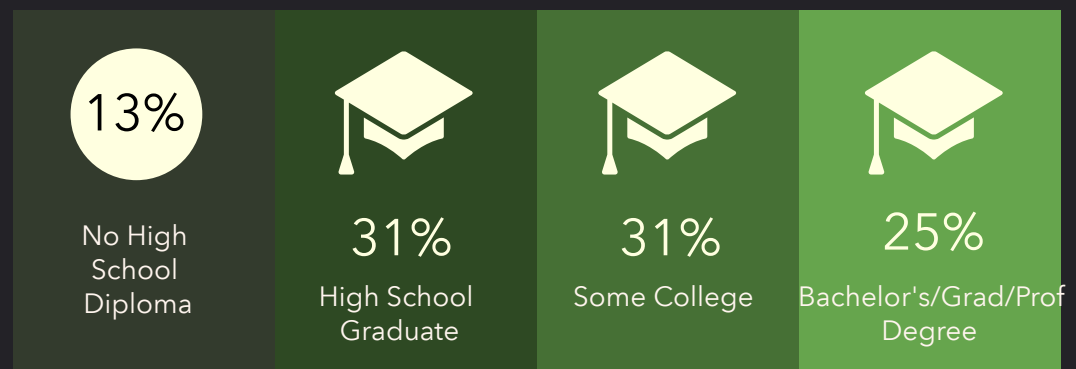

DEMOGRAPHIC PROFILE

1921 Old US-264, Zebulon, North Carolina, 27597

Drive time: 5 minute radius

EDUCATION

INCOME

EMPLOYMENT

KEY FACTS

DEMOGRAPHIC PROFILE

1921 Old US-264, Zebulon, North Carolina, 27597

Drive time: 10 minute radius

EDUCATION

INCOME

EMPLOYMENT

KEY FACTS

DEMOGRAPHIC PROFILE

1921 Old US-264, Zebulon, North Carolina, 27597

Drive time: 15 minute radius

EDUCATION

INCOME

EMPLOYMENT

KEY FACTS