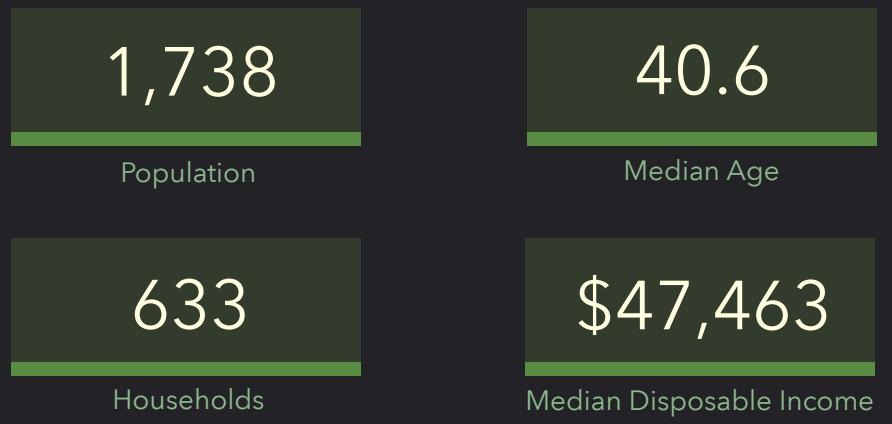

DEMOGRAPHIC PROFILE

1921 Old US-264, Zebulon, North Carolina, 27597

Drive time: 5 minute radius

EDUCATION

INCOME

EMPLOYMENT

KEY FACTS

DEMOGRAPHIC PROFILE

1921 Old US-264, Zebulon, North Carolina, 27597

Drive time: 10 minute radius

EDUCATION

INCOME

EMPLOYMENT

KEY FACTS

DEMOGRAPHIC PROFILE

1921 Old US-264, Zebulon, North Carolina, 27597