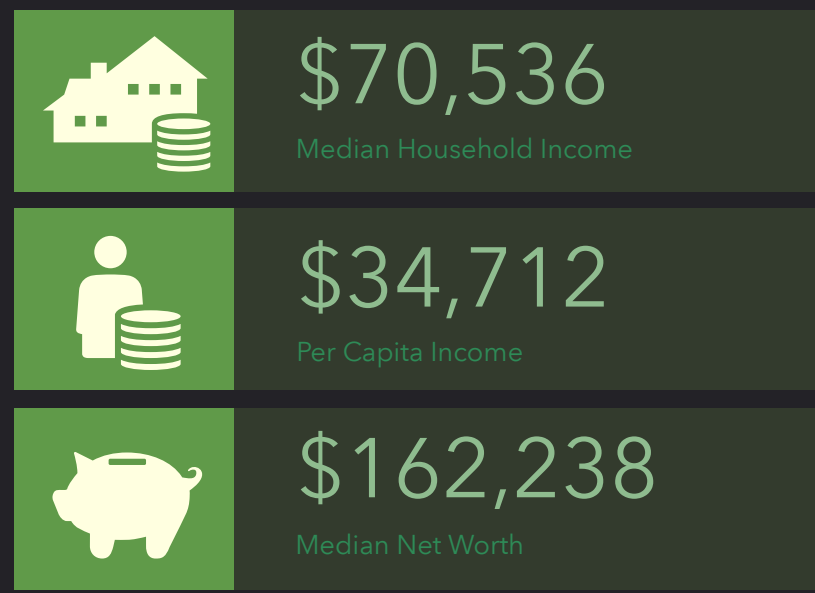

DEMOGRAPHIC PROFILE

1921 Old US-264, Zebulon, North Carolina, 27597

Drive time: 15 minute radius

EDUCATION

INCOME

EMPLOYMENT

KEY FACTS