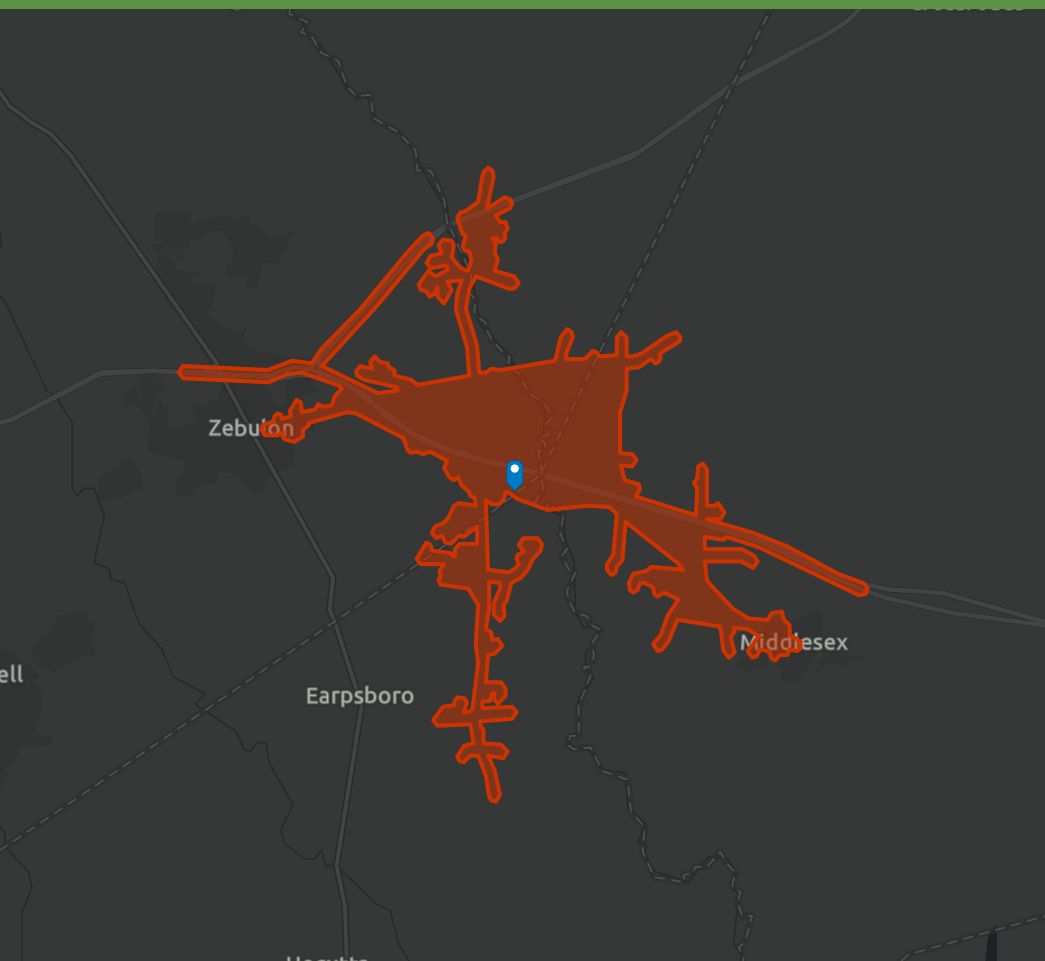

DEMOGRAPHIC PROFILE

1921 Old US-264, Zebulon, North Carolina, 27597

Drive time: 5 minute radius

EDUCATION

INCOME

EMPLOYMENT

KEY FACTS

DEMOGRAPHIC PROFILE

1921 Old US-264, Zebulon, North Carolina, 27597

Drive time: 10 minute radius

EDUCATION

INCOME

EMPLOYMENT

KEY FACTS

DEMOGRAPHIC PROFILE

1921 Old US-264, Zebulon, North Carolina, 27597

Drive time: 15 minute radius

EDUCATION

INCOME

EMPLOYMENT

KEY FACTS