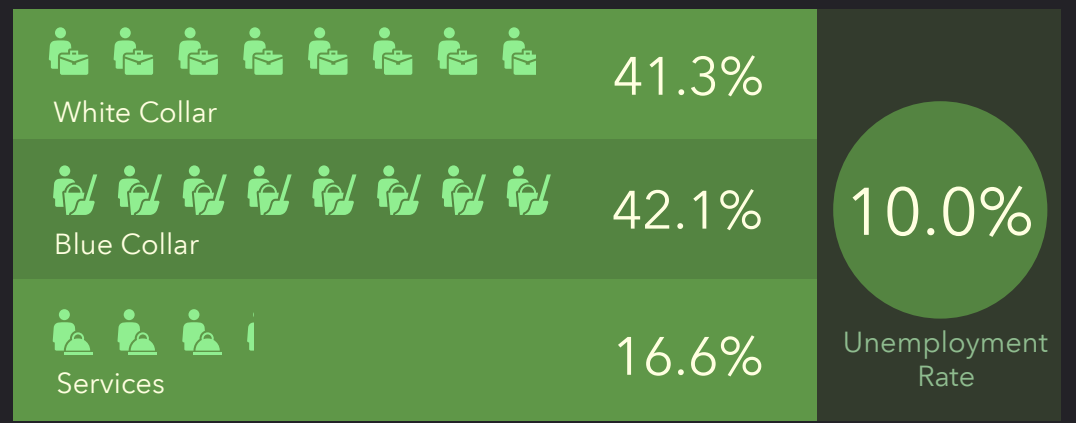

DEMOGRAPHIC PROFILE

1921 Old US-264, Zebulon, North Carolina, 27597

Drive time: 5 minute radius

EDUCATION

INCOME

EMPLOYMENT

KEY FACTS

DEMOGRAPHIC PROFILE

1921 Old US-264, Zebulon, North Carolina, 27597

Drive time: 10 minute radius

EDUCATION

INCOME

EMPLOYMENT

KEY FACTS

DEMOGRAPHIC PROFILE

1921 Old US-264, Zebulon, North Carolina, 27597