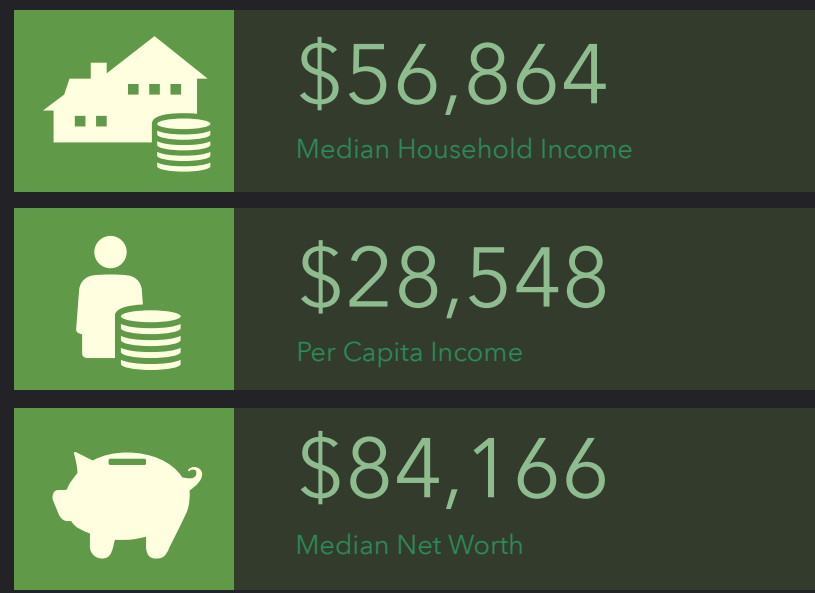

DEMOGRAPHIC PROFILE

1921 Old US-264, Zebulon, North Carolina, 27597

Drive time: 5 minute radius

EDUCATION

INCOME

EMPLOYMENT

KEY FACTS

DEMOGRAPHIC PROFILE

1921 Old US-264, Zebulon, North Carolina, 27597

Drive time: 10 minute radius

EDUCATION

INCOME

EMPLOYMENT

KEY FACTS

DEMOGRAPHIC PROFILE

1921 Old US-264, Zebulon, North Carolina, 27597