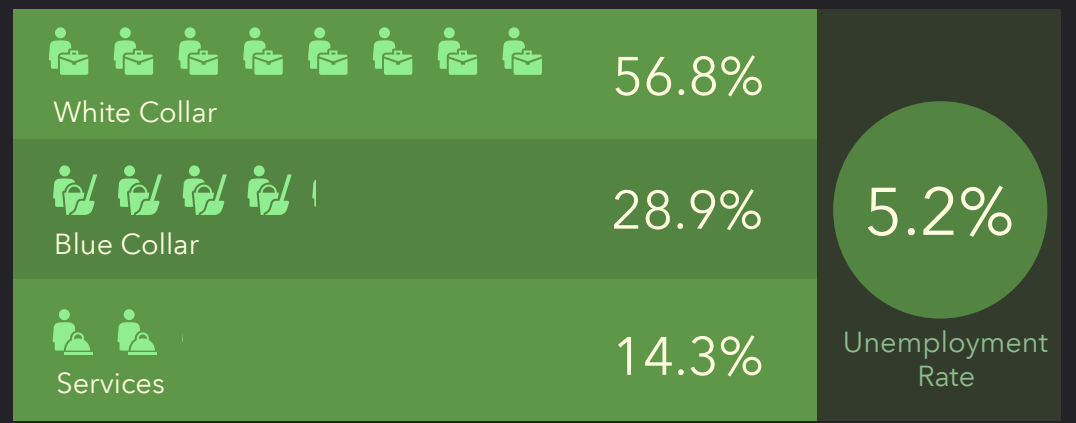

Drive time: 15 minute radius

EDUCATION

INCOME

EMPLOYMENT

KEY FACTS