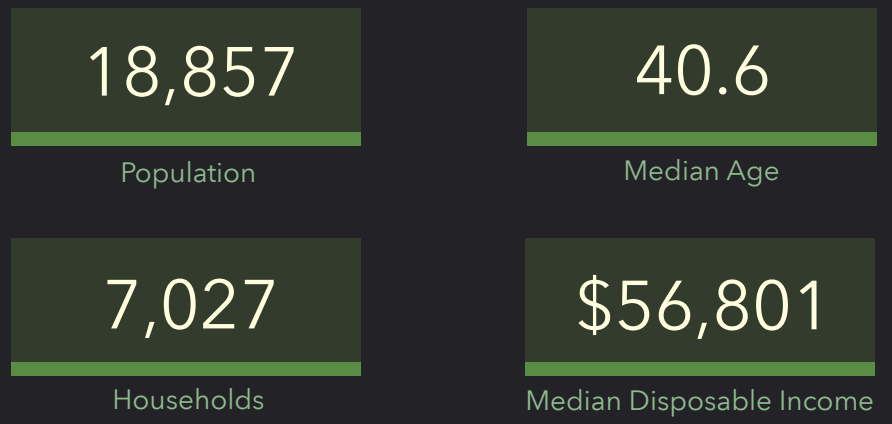

DEMOGRAPHIC PROFILE

1921 Old US-264, Zebulon, North Carolina, 27597

Drive time: 5 minute radius

EDUCATION

INCOME

EMPLOYMENT

KEY FACTS

DEMOGRAPHIC PROFILE

1921 Old US-264, Zebulon, North Carolina, 27597

Drive time: 10 minute radius

EDUCATION

INCOME

EMPLOYMENT

KEY FACTS

DEMOGRAPHIC PROFILE

1921 Old US-264, Zebulon, North Carolina, 27597

Drive time: 15 minute radius

EDUCATION

INCOME

EMPLOYMENT

KEY FACTS