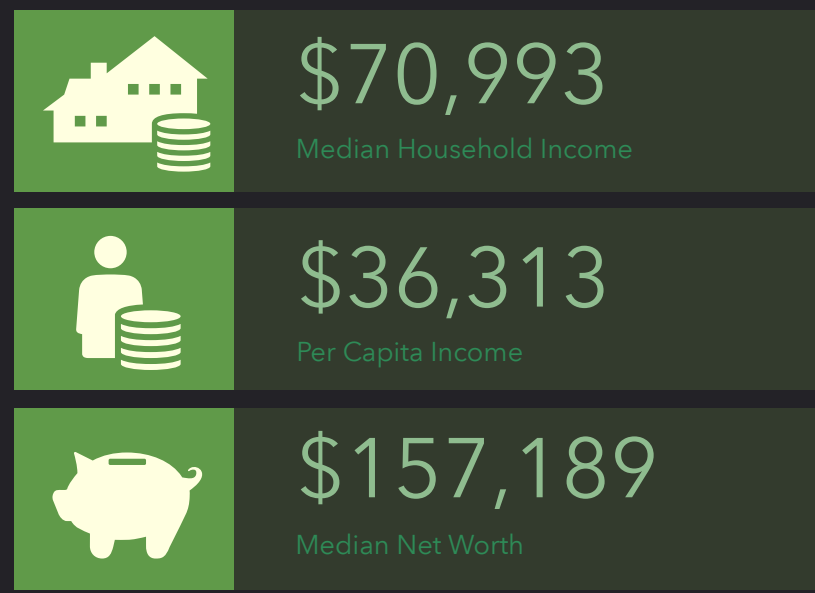

DEMOGRAPHIC PROFILE

1921 Old US-264, Zebulon, North Carolina, 27597

Drive time: 5 minute radius

EDUCATION

INCOME

EMPLOYMENT

KEY FACTS

DEMOGRAPHIC PROFILE

1921 Old US-264, Zebulon, North Carolina, 27597

Drive time: 10 minute radius

EDUCATION

INCOME

EMPLOYMENT

KEY FACTS

DEMOGRAPHIC PROFILE

1921 Old US-264, Zebulon, North Carolina, 27597