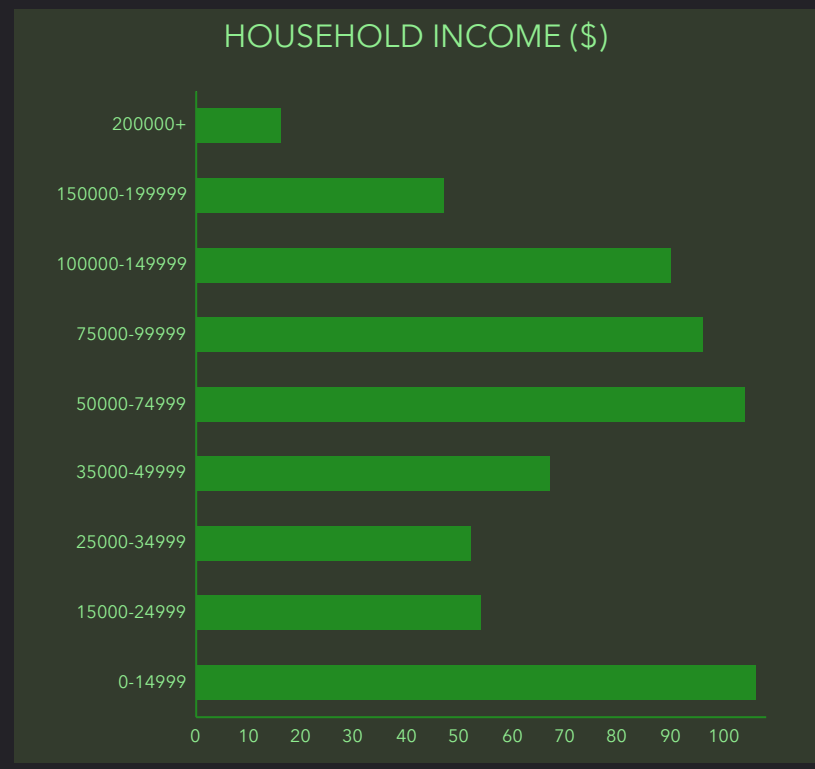

DEMOGRAPHIC PROFILE

1921 Old US-264, Zebulon, North Carolina, 27597

Drive time: 5 minute radius

EDUCATION

INCOME

EMPLOYMENT

KEY FACTS

DEMOGRAPHIC PROFILE

1921 Old US-264, Zebulon, North Carolina, 27597

Drive time: 10 minute radius

EDUCATION

INCOME

EMPLOYMENT

KEY FACTS

DEMOGRAPHIC PROFILE

1921 Old US-264, Zebulon, North Carolina, 27597