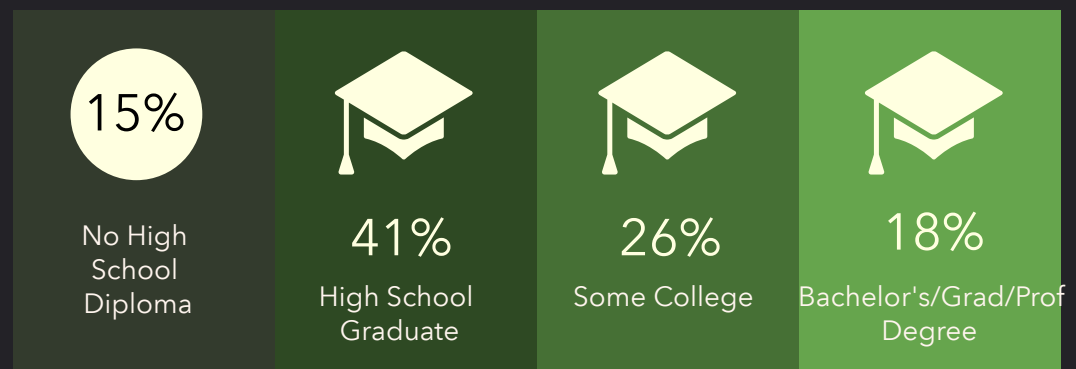

DEMOGRAPHIC PROFILE

1921 Old US-264, Zebulon, North Carolina, 27597

Drive time: 5 minute radius

EDUCATION

INCOME

EMPLOYMENT

KEY FACTS

DEMOGRAPHIC PROFILE

1921 Old US-264, Zebulon, North Carolina, 27597

Drive time: 10 minute radius

EDUCATION

INCOME

EMPLOYMENT

KEY FACTS

DEMOGRAPHIC PROFILE

1921 Old US-264, Zebulon, North Carolina, 27597