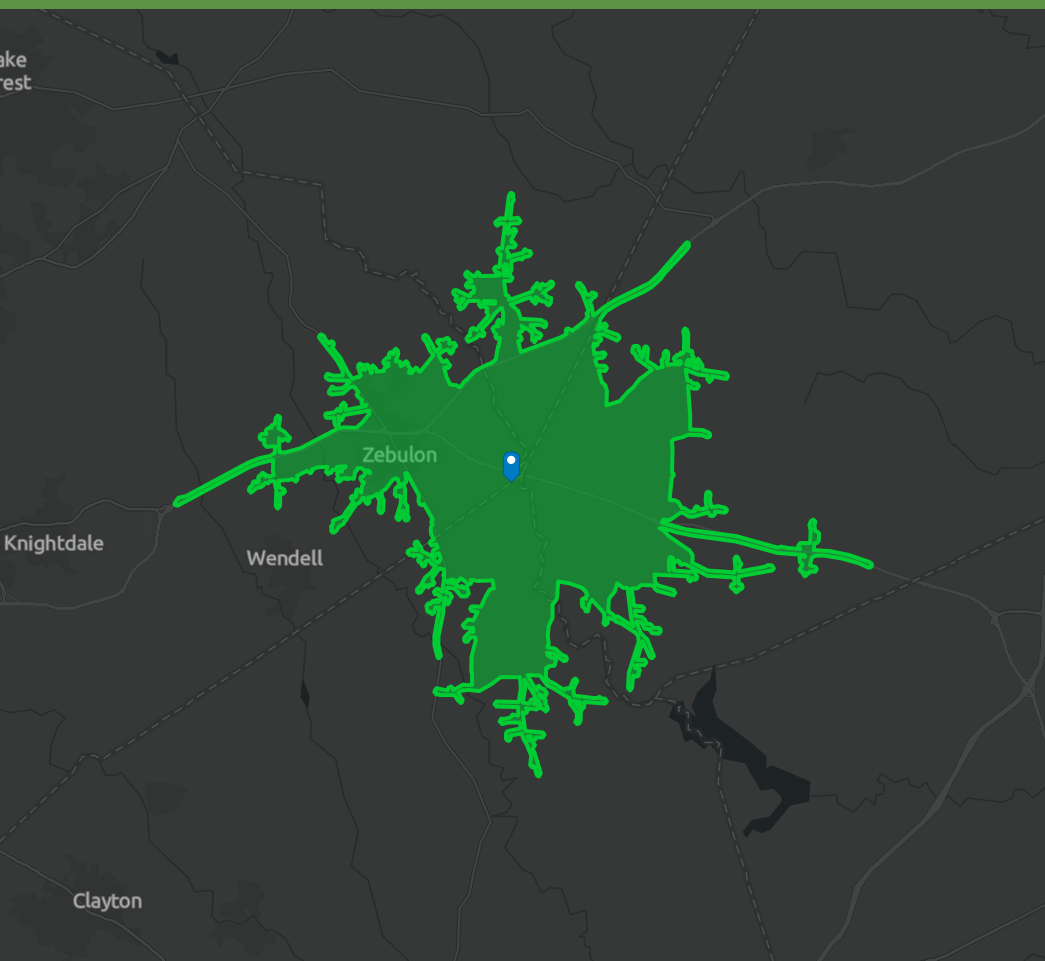

DEMOGRAPHIC PROFILE

1921 Old US-264, Zebulon, North Carolina, 27597

Drive time: 5 minute radius

EDUCATION

INCOME

EMPLOYMENT

KEY FACTS

DEMOGRAPHIC PROFILE

1921 Old US-264, Zebulon, North Carolina, 27597

Drive time: 10 minute radius

EDUCATION

INCOME

EMPLOYMENT

KEY FACTS

DEMOGRAPHIC PROFILE

1921 Old US-264, Zebulon, North Carolina, 27597

Drive time: 15 minute radius

EDUCATION

INCOME

EMPLOYMENT

KEY FACTS